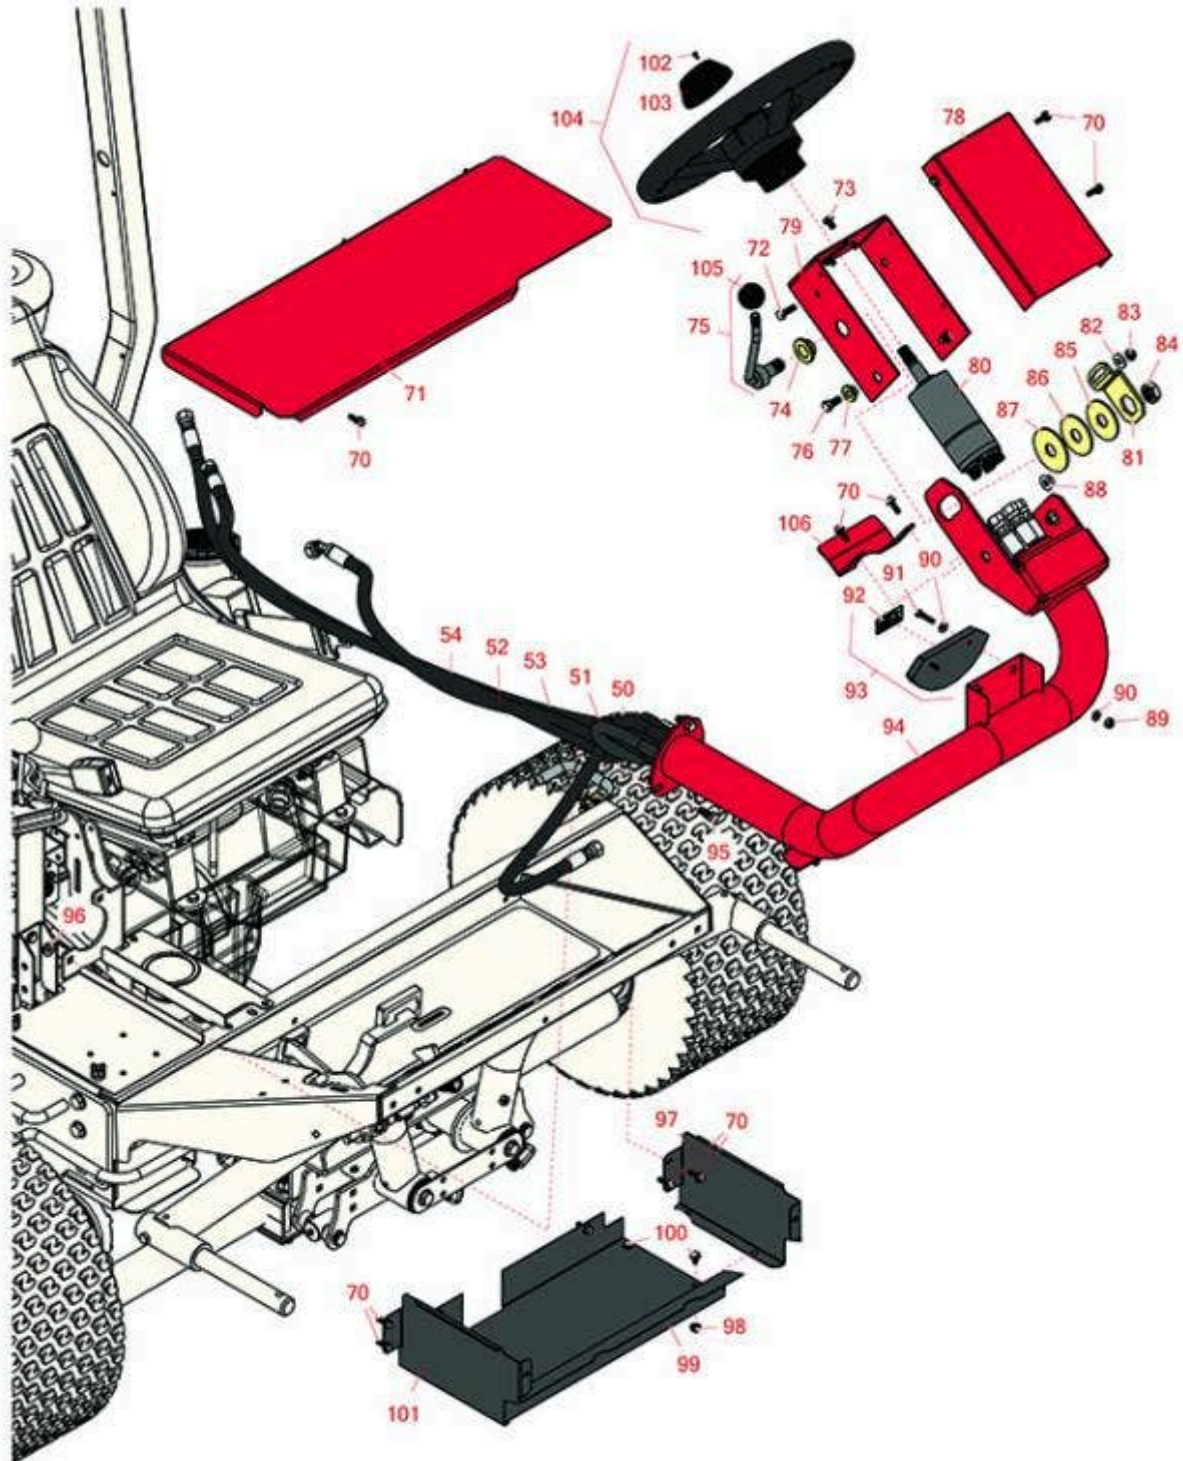

Replaces Toro Reelmaster 3100-D Parts

Traction Unit - Model 03170

Steering Column

All original equipment manufacturers names and part numbers are used for identification purposes only, and we are in no way implying that our products are original equipment parts. Prices subject to change without notice.

Replaces Toro Reelmaster 3100-D Parts

Traction Unit - Model 03170

Steering Column

Item No	R&R Part No.	OEM Part No.	Description	Qty Req	Order Quantity
Hoses					
50	R95-8843	95-8843	Hydraulic Hose Assy	1	
51	R95-8842	95-8842	Hydraulic Hose Assy	1	
52	R95-8846	95-8846	Hydraulic Hose Assy	1	
53	R95-8844	95-8844	Hydraulic Hose Assy	1	
54	R95-8845	95-8845	Hydraulic Hose Assy	1	
Other Parts Availalbe					
70	R32144-10	32140-81, 32144-10, 32144-3, 34-140-AMVD	Bolt - 1/4-20 x 3/4 Serrated Hx Wshr	12	
71	R99-3504	99-3504	Toolbox Cover Assy	1	
72	R322-5	01-178-0508, 20-26-AD, 20-26-AGD, 30-9000, 322-5, 513341, 519755, 908019P, N/A	Bolt - Hex HD 5/16-18 x 1	1	
73	R33103-012	33103-012	Bolt - Flanged Hx HD	4	
74	R99-3502	99-3502	Boss	1	
75	R95-8798-03	95-8798, 95-8798-03	Lever - Steering	1	

Replaces Toro Reelmaster 3100-D Parts

Traction Unit - Model 03170

Steering Column

Item No	R&R Part No.	OEM Part No.	Description	Qty Req	Order Quantity
76	R400260	01-178-0605, 18-4100, 19-8270, 323-3, 323-33, 323-34, 323-5, 3235-5	Bolt - Hex HD 3/8-16 x 7/8	2	
77	R93-5988	93-5204, 93-5988	Hub - Pivot	2	
78	R95-8794-01	95-8794, 95-8794-01	Cover - Valve - Steering	1	
79	R104-5185-01	104-5185-01	Bracket - Steering Valve	1	
80	R104-5180	104-5180	Valve - Steering	1	
81	R80-2880	80-2880	Bracket - Tilt	1	
82	R453009	01-166-0400, 24-10-BD, 24-9-AD, 32-9650, 3256-2, 3256-23, 3256-3, 3256-67, 3290-217, 3556-3, 4-2390, 7-0152	Washer - Flat 5/16 SAE	1	
83	R32128-44	32128-44	Nut	1	
84	R3218-7	01-158-0560, 01-191-1210, 3218-7	Nut - Jam	1	
85	R80-2930	80-2930	Washer - Flat	1	
86	R82-9010	82-9010	Disc - Friction	1	
87	R31-0390	31-0390	Disc- Friction	1	