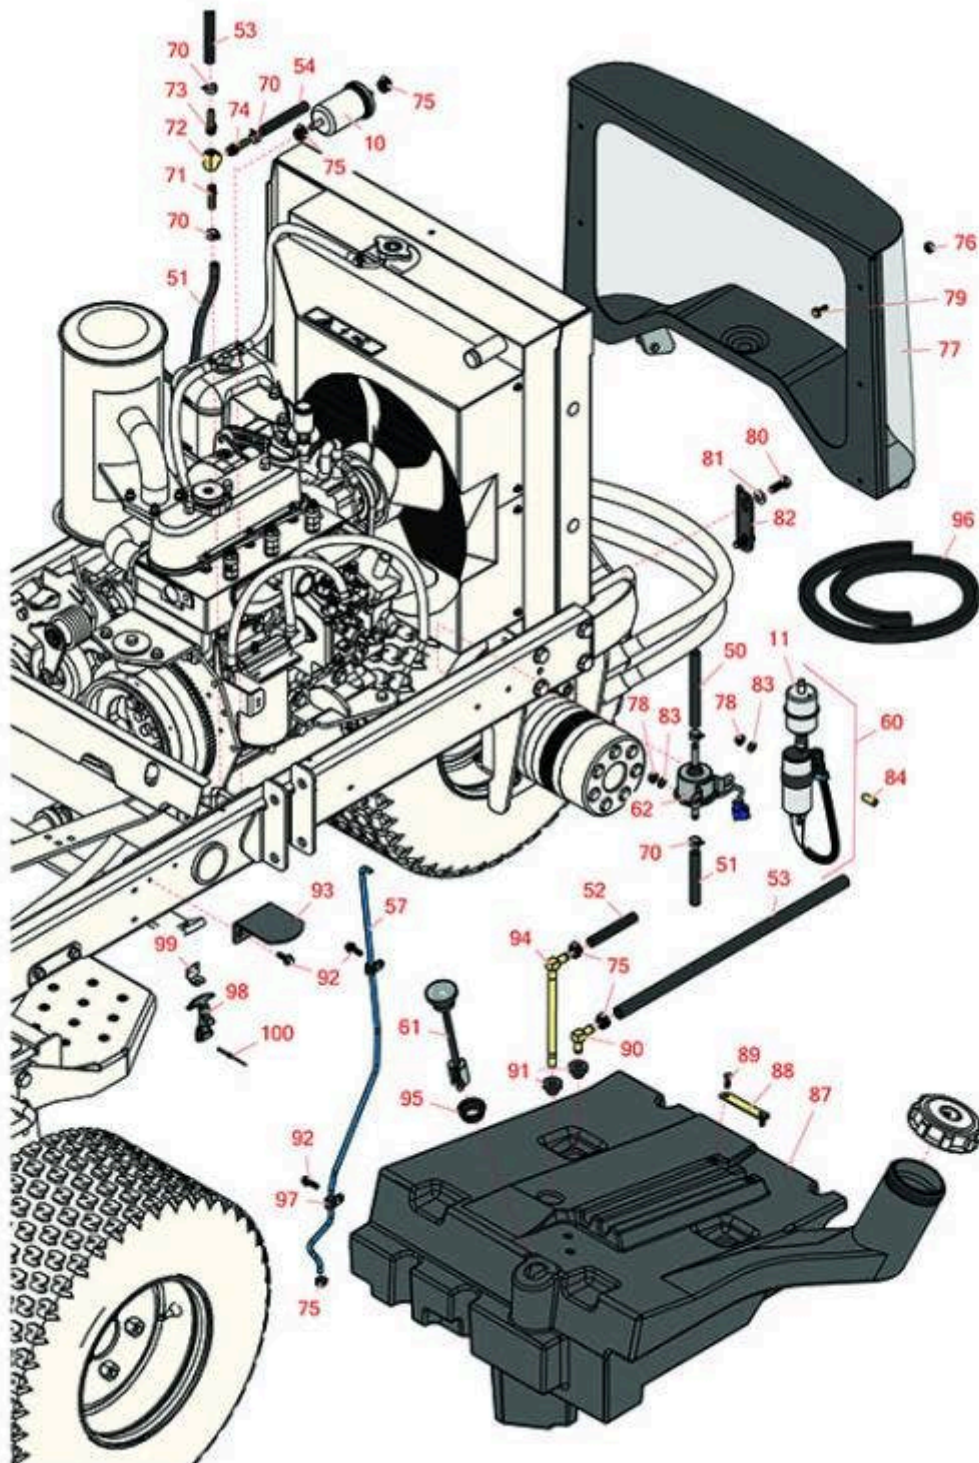

# Replaces Toro Reelmaster 3100-D Parts

Traction Unit - Model 03171

Fuel Tank

All original equipment manufacturers names and part numbers are used for identification purposes only, and we are in no way implying that our products are original equipment parts. Prices subject to change without notice.

# Replaces Toro Reelmaster 3100-D Parts

*Traction Unit - Model 03171*

*Fuel Tank*

Item No	R&R Part No.	OEM Part No.	Description	Qty Req	Order Quantity
<b>Filters</b>					
10	<b>RRF10520</b>		SilverGuard Fuel Filter	1	
10	<b>RX1258143012</b>	108-3828, 98-7612	Kubota Fuel Filter	1	
11	<b>RRF10534</b>	112-7836, RR ONLY, RRONLY	SilverGuard Fuel Filter - Inline	1	
11	<b>R112-7836</b>	112-7836, RR ONLY	Baldwin Fuel Filter - in Line	1	
<b>Hoses</b>					
50	<b>R110-4109</b>	104-0076, 110-4109, 56-2241	Hose-Fuel	1	
51	<b>R110-5701</b>	110-5701, 99-3185, 99-7191	Hose-Fuel	1	
52	<b>R110-4100</b>	110-4100, 92-6068	Hose-Fuel	2	
53	<b>R110-6187</b>	110-6187	Hose-Fuel	1	
54	<b>R110-8751</b>	110-8751	Hose-Fuel	1	
57	<b>R95-8615</b>	95-8615	Tube-Breather	1	
<b>Gauges and Controls</b>					
60	<b>R110-8806</b>	110-8806	Fuel Pump and Filter Assy	1	
61	<b>R95-8971</b>	95-8971	Guage-Fuel	1	
62	<b>RXRC60151350</b>	104-5215, 107-0122, 112-8400, 99-3464	Kubota Fuel Pump - Electric	1	

# Replaces Toro Reelmaster 3100-D Parts

Traction Unit - Model 03171

Fuel Tank

Item No	R&R Part No.	OEM Part No.	Description	Qty Req	Order Quantity
---------	--------------	--------------	-------------	---------	----------------