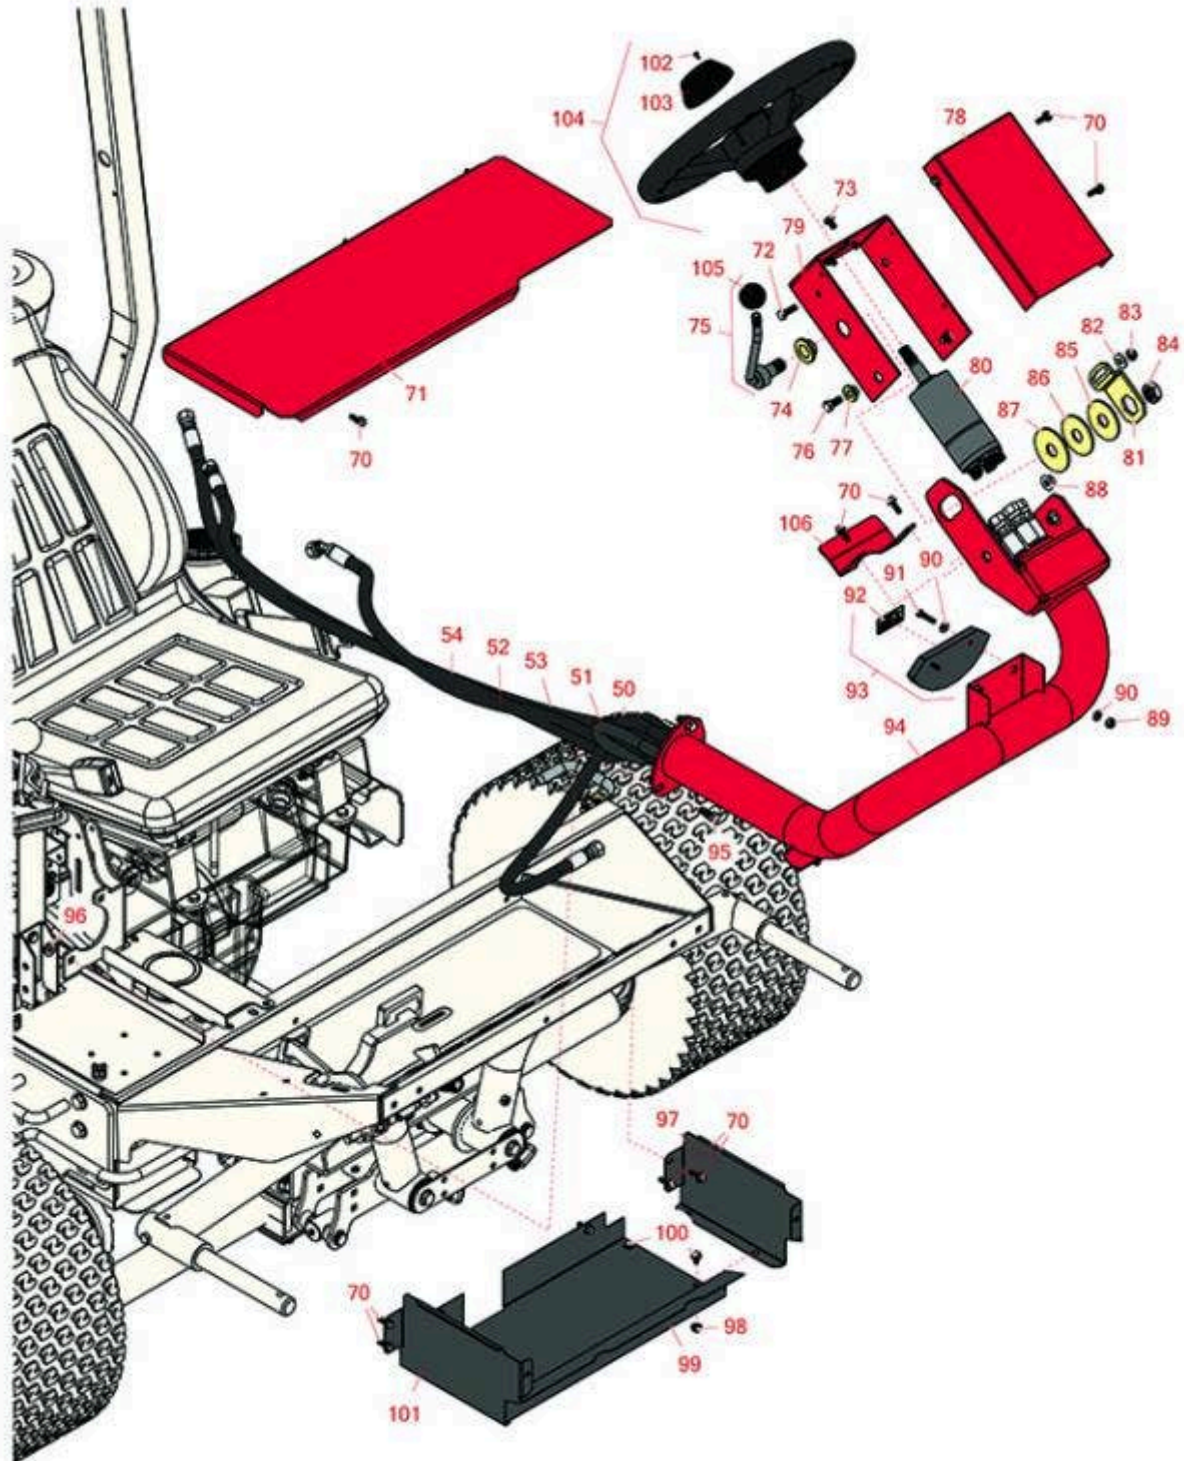

Replaces Toro Reelmaster 3100-D Parts

Traction Unit - Model 03171

Steering Column

All original equipment manufacturers names and part numbers are used for identification purposes only, and we are in no way implying that our products are original equipment parts. Prices subject to change without notice.

Replaces Toro Reelmaster 3100-D Parts

Traction Unit - Model 03171

Steering Column

Item No	R&R Part No.	OEM Part No.	Description	Qty Req	Order Quantity
Hoses					
50	R95-8843	95-8843	Hydraulic Hose Assy	1	
51	R95-8842	95-8842	Hydraulic Hose Assy	1	
52	R95-8846	95-8846	Hydraulic Hose Assy	1	
53	R95-8844	95-8844	Hydraulic Hose Assy	1	
54	R95-8845	95-8845	Hydraulic Hose Assy	1	
Other Parts Availalbe					
70	R32144-10	32140-81, 32144-10, 32144-3, 34-140-AMVD	Bolt - 1/4-20 x 3/4 Serrated Hx Wshr	12	
71	R99-3504	99-3504	Toolbox Cover Assy	1	
72	R322-5	01-178-0508, 20-26-AD, 20-26-AGD, 30-9000, 322-5, 513341, 519755, 908019P, N/A	Bolt - Hex HD 5/16-18 x 1	1	
73	R33103-012	33103-012	Bolt - Flanged Hx HD	4	
74	R99-3502	99-3502	Boss	1	
75	R95-8798-03	95-8798, 95-8798-03	Lever - Steering	1	

Replaces Toro Reelmaster 3100-D Parts

Traction Unit - Model 03171

Steering Column

Item No	R&R Part No.	OEM Part No.	Description	Qty Req	Order Quantity
76	R400260	01-178-0605, 18-4100, 19-8270, 323-3, 323-33, 323-34, 323-5, 3235-5	Bolt - Hex HD 3/8-16 x 7/8	2	
77	R93-5988	93-5204, 93-5988	Hub - Pivot	2	
78	R95-8794-01	95-8794, 95-8794-01	Cover - Valve - Steering	1	
79	R104-5185-01	104-5185-01	Bracket - Steering Valve	1	
80	R104-5180	104-5180	Valve - Steering	1	
81	R80-2880	80-2880	Bracket - Tilt	1	
82	R453009	01-166-0400, 24-10-BD, 24-9-AD, 32-9650, 3256-2, 3256-23, 3256-3, 3256-67, 3290-217, 3556-3, 4-2390, 7-0152	Washer - Flat 5/16 SAE	1	
83	R32128-44	32128-44	Nut	1	
84	R3218-7	01-158-0560, 01-191-1210, 3218-7	Nut - Jam	1	
85	R80-2930	80-2930	Washer - Flat	1	
86	R82-9010	82-9010	Disc - Friction	1	
87	R31-0390	31-0390	Disc- Friction	1	