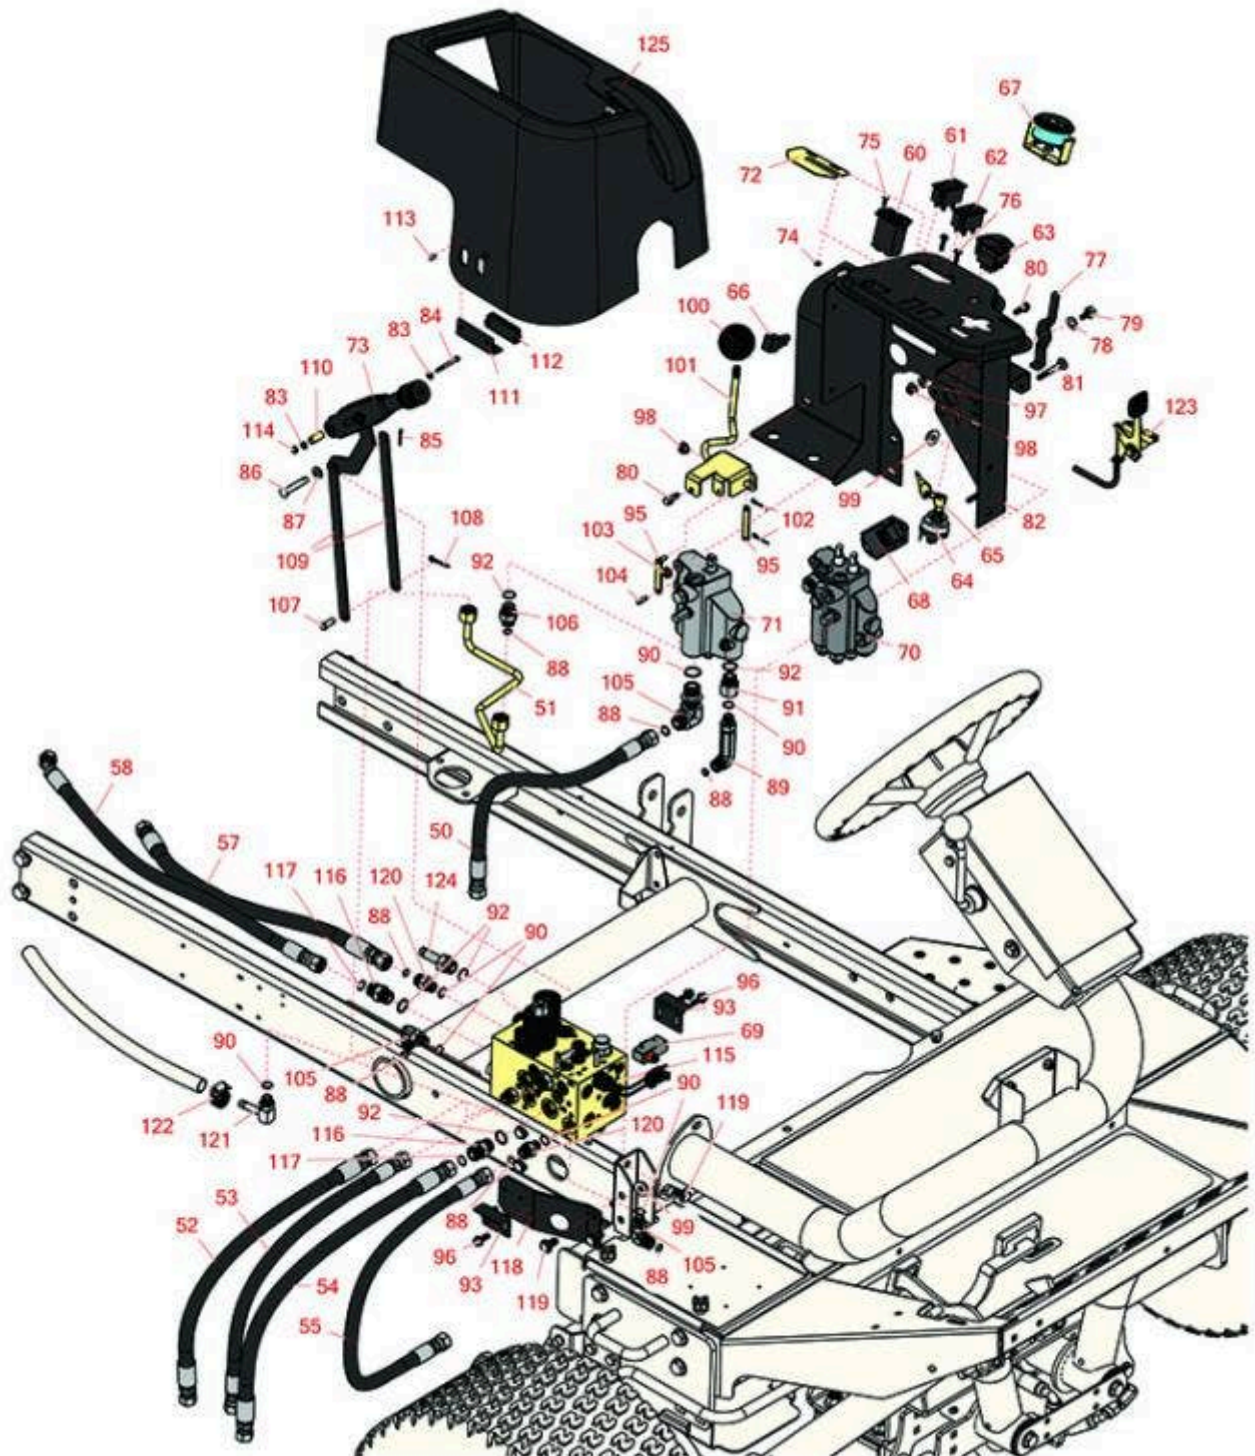

Replaces Toro Reelmaster 3100-D Parts

Traction Unit - Model 03200

Control Panel, Hyd Valve & Parking Brake

All original equipment manufacturers names and part numbers are used for identification purposes only, and we are in no way implying that our products are original equipment parts. Prices subject to change without notice.

Replaces Toro Reelmaster 3100-D Parts

Traction Unit - Model 03200

Control Panel, Hyd Valve & Parking Brake

Item No	R&R Part No.	OEM Part No.	Description	Qty Req	Order Quantity
Hoses					
50	R99-3575	99-3575	Hydraulic Hose Assy	1	
51	R99-3551	99-3551	Tube Assy	1	
52	R99-3578	99-3578	Hydraulic Hose Assy	1	
53	R99-3577	69-5860, 99-3577	Hydraulic Hose Assy	1	
54	R99-3574	99-3574	Hydraulic Hose Assy	1	
55	R99-3576	99-3576	Hydraulic Hose Assy	1	
57	R95-8829	95-8829	Hydraulic Hose Assy	1	
58	R106-4197	106-4197	Hydraulic Hose Assy	1	
Gauges and Controls					
60	R75-6820	75-6820	Meter - Hour - Quartz	1	
61	R100-8071	100-8071	Lamp - Warning	1	
62	R100-8070	100-8070	Lamp - Warning	1	
63	R95-8999	95-8999	Switch - Headlight	1	
64	R104-2541	104-2541, 88-9830	Switch - Key 6 Lead 5/8 Mt.	1	
65	R343060	218-412, 32-8380, 33-2010, 62-7770, 63-8360, 94-2618	Ignition - Key Set/2	1	
66	R100-4918	100-4818, 100-4918	Diode	1	
67	R93-7053	87-4140, 93-7053	Cluster - Lamp Warning	1	