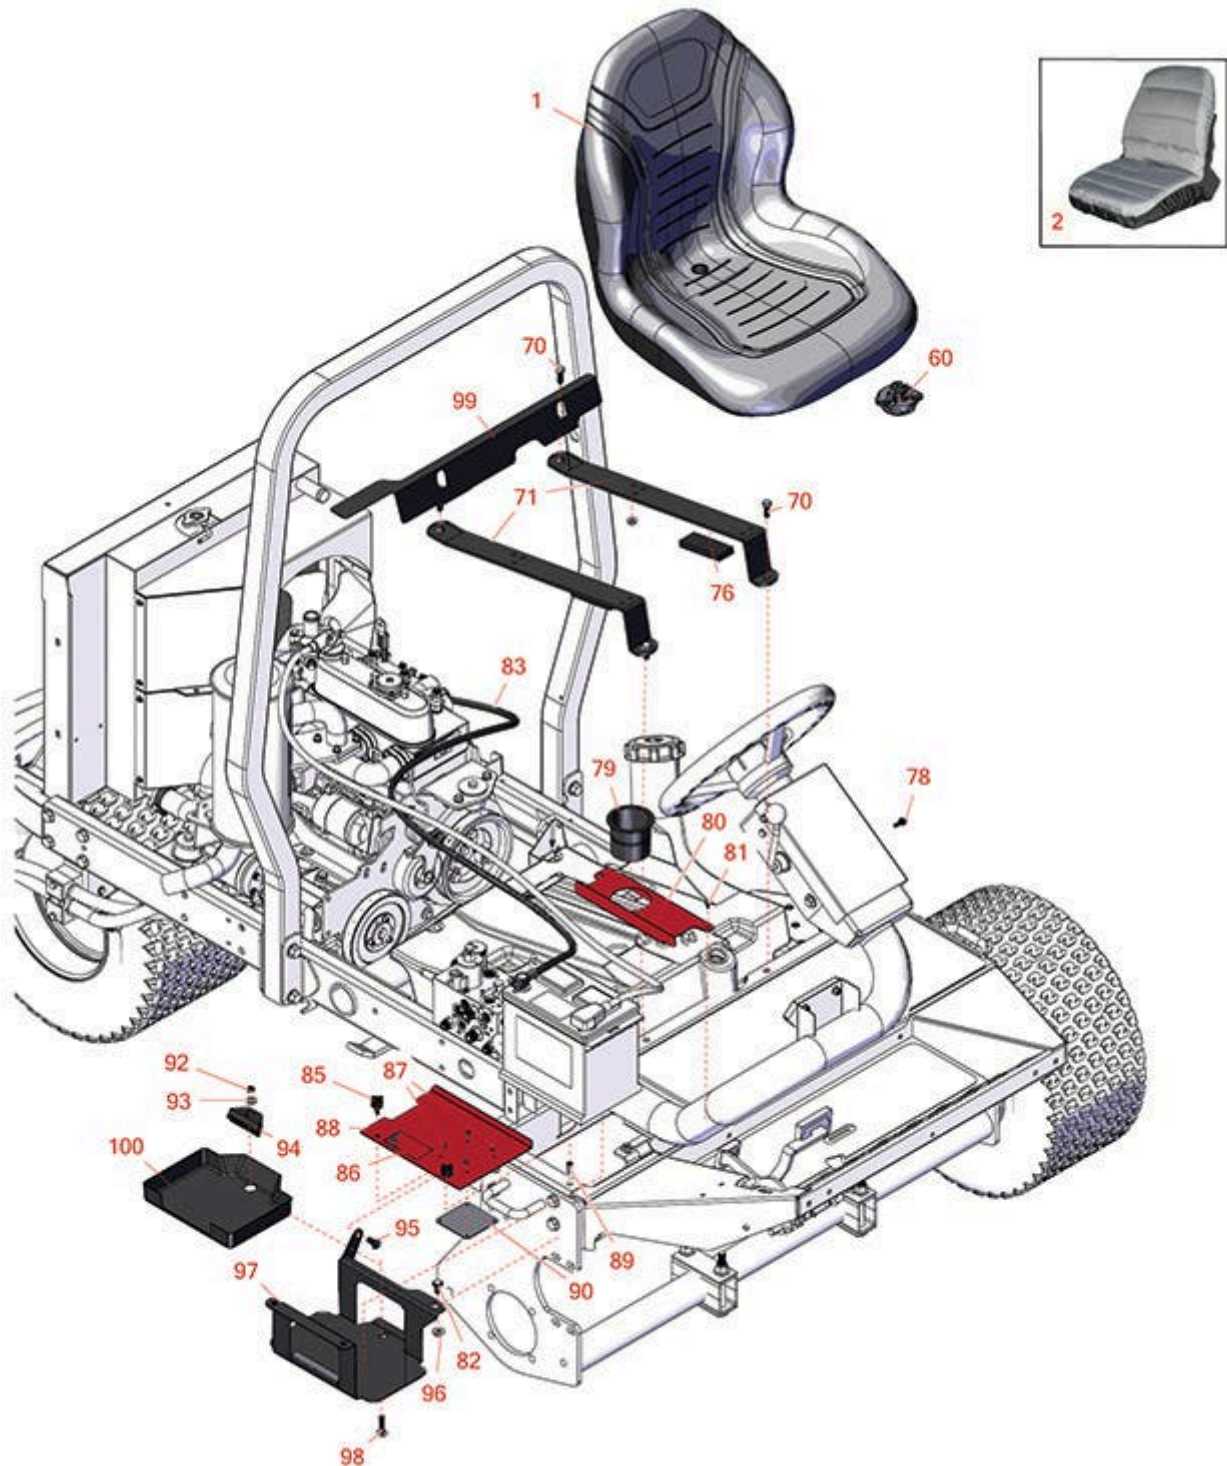

Replaces Toro Reelmaster 3100-D Parts

Traction Unit - Model 03201

Battery & Seat

All original equipment manufacturers names and part numbers are used for identification purposes only, and we are in no way implying that our products are original equipment parts. Prices subject to change without notice.

Replaces Toro Reelmaster 3100-D Parts

Traction Unit - Model 03201

Battery & Seat

Item No	R&R Part No.	OEM Part No.	Description	Qty Req	Order Quantity
1	RMXB200GY	100-3187, 104-4620, 104-7620, 21-4880, 351-59, 351-76, 49-8130, 63-9410, 66-5400, 75-9190, 750105, 92-6280, MXB200GY	Milsco Seat XB200 - Grey	1	
<i>Tech Note: This seat will not accept seat belts:</i>					
2	R120-5179	120-5179	Large Seat Cover - Gray	1	
Gauges and controls					
60	R151541	R&R ON, LY	Delta Seat Switch - Twist Mount 1 Pole Normally Open	1	
Other Parts Avialable					
70	R3234-11	3234-11	Bolt - Hex Washer HD	4	
71	R104-4847-03	104-4847-03	Strap - Seat Support	2	
76	R95-8896	95-8896	Foam	2	
78	R32144-10	32140-81, 32144-10, 32144-3, 34-140-AMVD	Bolt - 1/4-20 x 3/4 Serrated Hx Wshr	2	
79	R94-1410	94-1410	Holder - Beverage Can	1	
80	R95-8817-01	95-8817, 95-8817-01	Cover - Battery - Inner	1	
81	R300403	32144-4, 32144-63, 49-2040	Bolt - Hex HD 1/4-20 x 1/2	2	