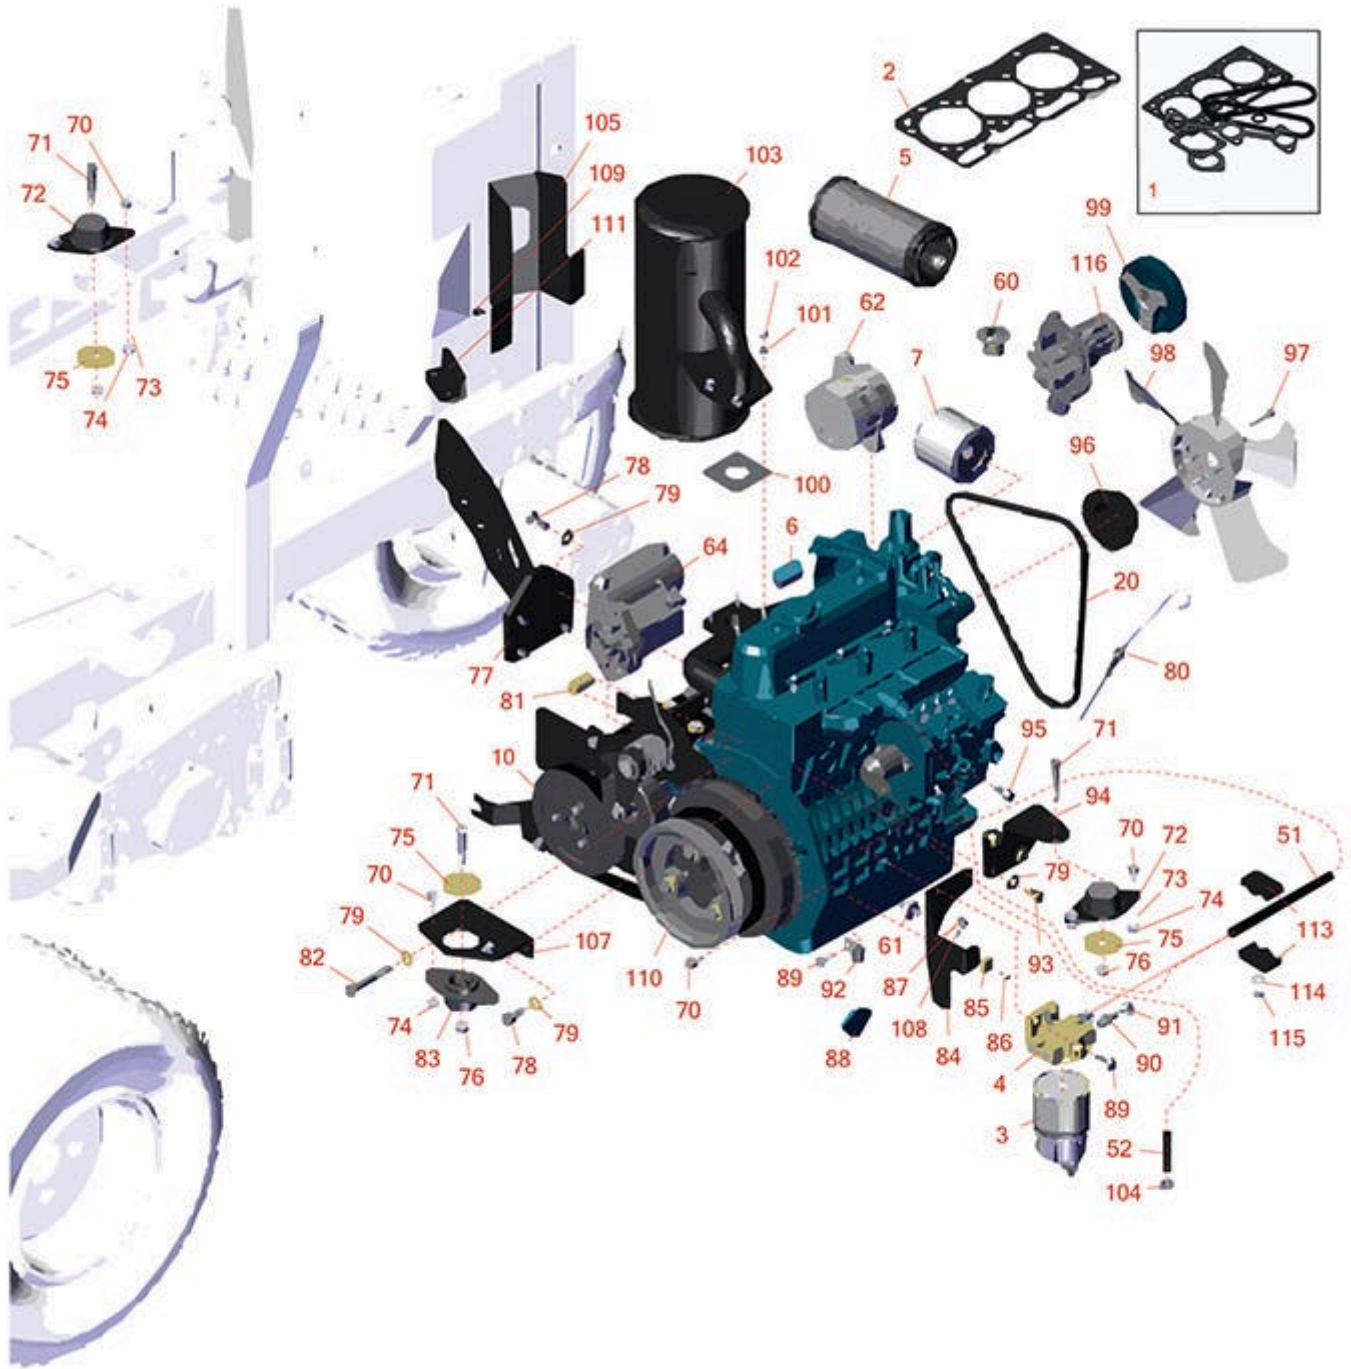

Replaces Toro Reelmaster 3100-D Parts

Traction Unit - Model 03201
Engine

All original equipment manufacturers names and part numbers are used for identification purposes only, and we are in no way implying that our products are original equipment parts. Prices subject to change without notice.

Replaces Toro Reelmaster 3100-D Parts

Traction Unit - Model 03201
Engine

Item No	R&R Part No.	OEM Part No.	Description	Qty Req	Order Quantity
1	R107-7848	107-7848	Upper Gasket Kit	1	
2	R108-6573	108-6573	Gasket - Cylinder Head	1	
Filters					
3	R98-9764	98-9764	Element - Water Fuel Separator	1	
4	R98-9305	98-9305	Water/Fuel Separator Assy	1	
5	R93-2195	93-2195	Baldwin Air Filter	1	
5	RRF10125	108-3808, 93-2195	SilverGuard Air Filter	1	
5	R33-1300	108-3808, 33-1300, 33-1300-09	Baldwin Filter - Air Element	1	
6	RX1624105670	98-9493, 99-9430	Kubota Element - Breather	1	
7	RX7000074034	99-8384	Kubota Oil Filter	1	
7	R42-9030	104-5167, 108-3841, 127-0511, 42-9030, 67-4330, 98-9651	Baldwin Oil Filter - Engine	1	
7	RRF10625	99-8384	SilverGuard Oil Filter	1	
7	RRF10606	108-3841, 67-4330, 98-9651	SilverGuard Oil Filter - 2 3/4" Long	1	
7	RRF10607	104-5167, 108-3841, 42-9030, 99-8384	SilverGuard Oil Filter - 3 3/4" Long	1	