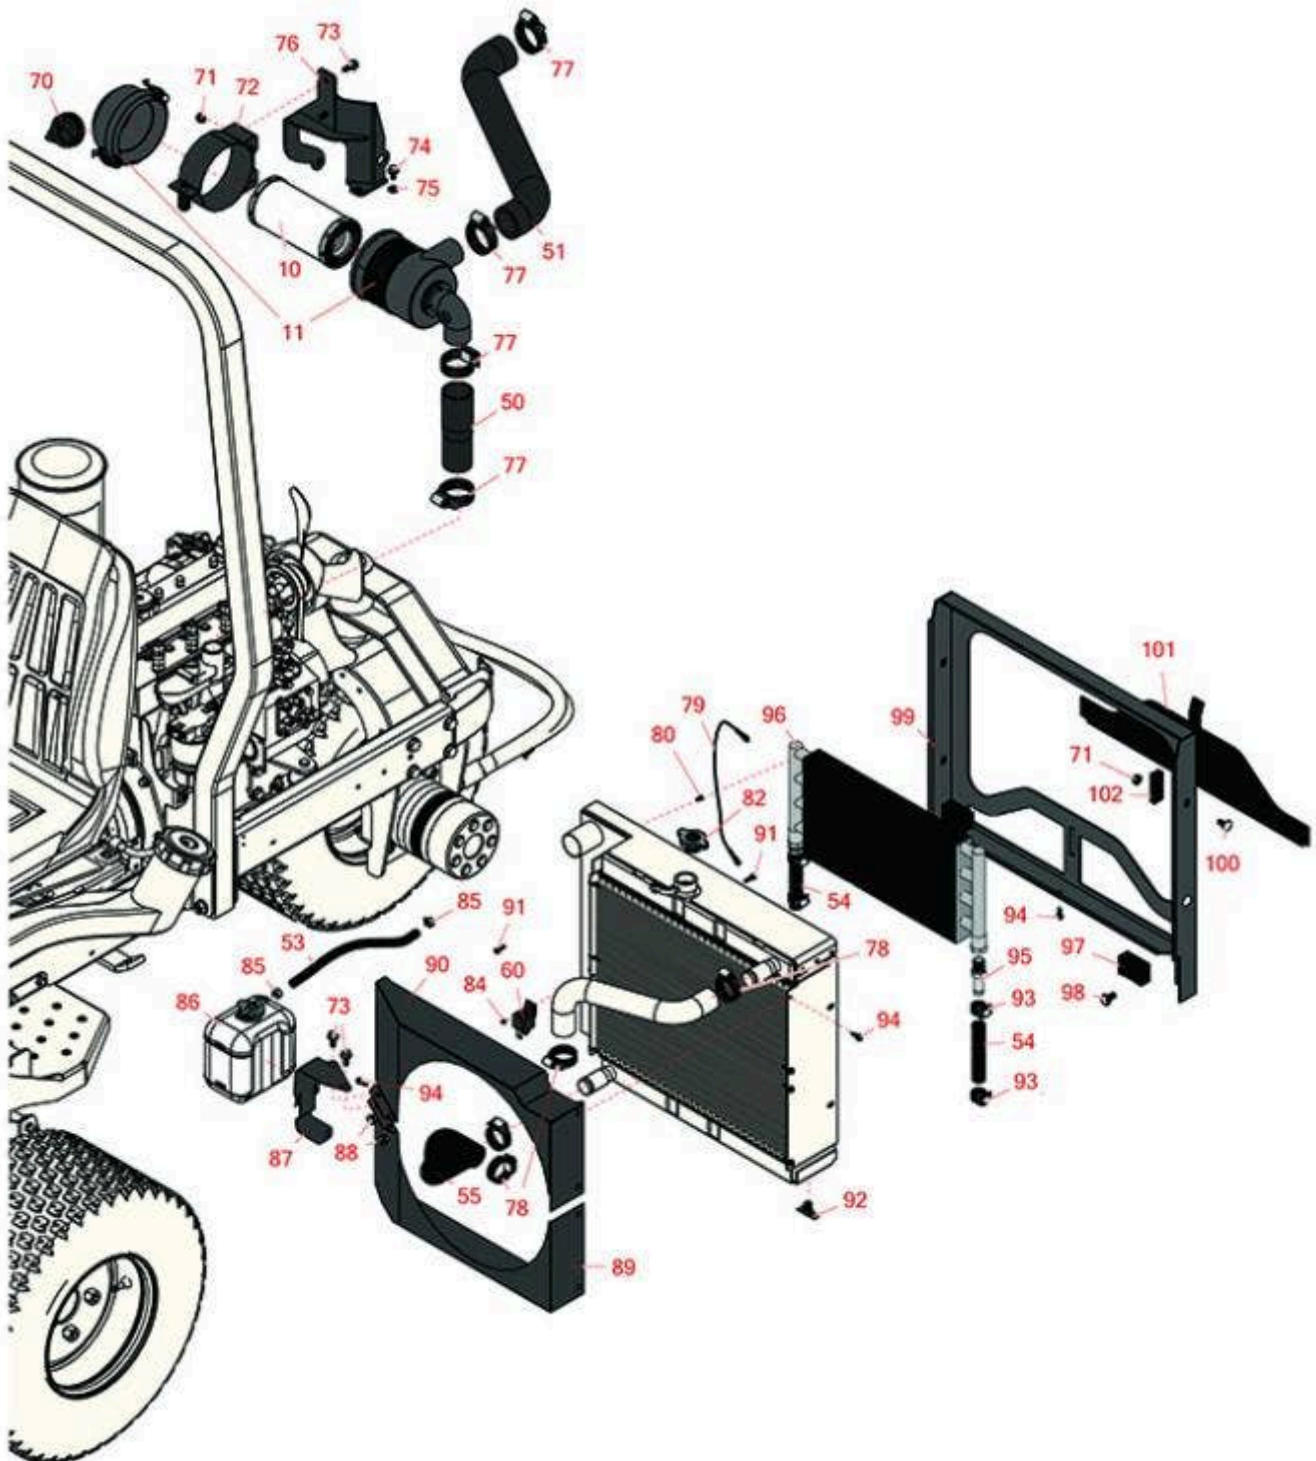

Replaces Toro Reelmaster 3100-D Parts

Traction Unit - Model 03201

Radiator & Air Intake

All original equipment manufacturers names and part numbers are used for identification purposes only, and we are in no way implying that our products are original equipment parts. Prices subject to change without notice.

Replaces Toro Reelmaster 3100-D Parts

Traction Unit - Model 03201

Radiator & Air Intake

Item No	R&R Part No.	OEM Part No.	Description	Qty Req	Order Quantity
Filters					
10	R108-3811	108-3811	Element - Air Cleaner	1	
11	R93-2190	93-2190	Air Cleaner Assy	1	
Hoses					
50	R95-8947	95-8947	Hose - Lower - Air in	1	
51	R95-8946	95-8946	Hose - Upper - Air in	1	
53	R63-9640	63-9640	Hose - Fuel	1	
54	R95-8706	95-8706	Hydraulic Hose Assy	2	
55	R95-8945	95-8945	Hose-Radiator - Lower	1	
Gauges and Controls					
60	R99-7435	99-7435	Relay - 70 Amp	1	
Other Parts Available					
70	R87-9400	87-9400	Valve - Vacuator	1	
71	R32128-44	32128-44	Nut	6	
72	R93-2191	93-2191	Band-Mounting - Air Cleaner	1	
73	R3234-5	3234-5, 62-3310	Bolt - 5/16-18x3/4 Hx Ser Was HD	4	
74	R33114-016	33114-016, 42-9230, 42-9270, 48-7680, 48-7690, 48-7700	Bolt - Hx HD 8mm x 1.25 x 15	2	