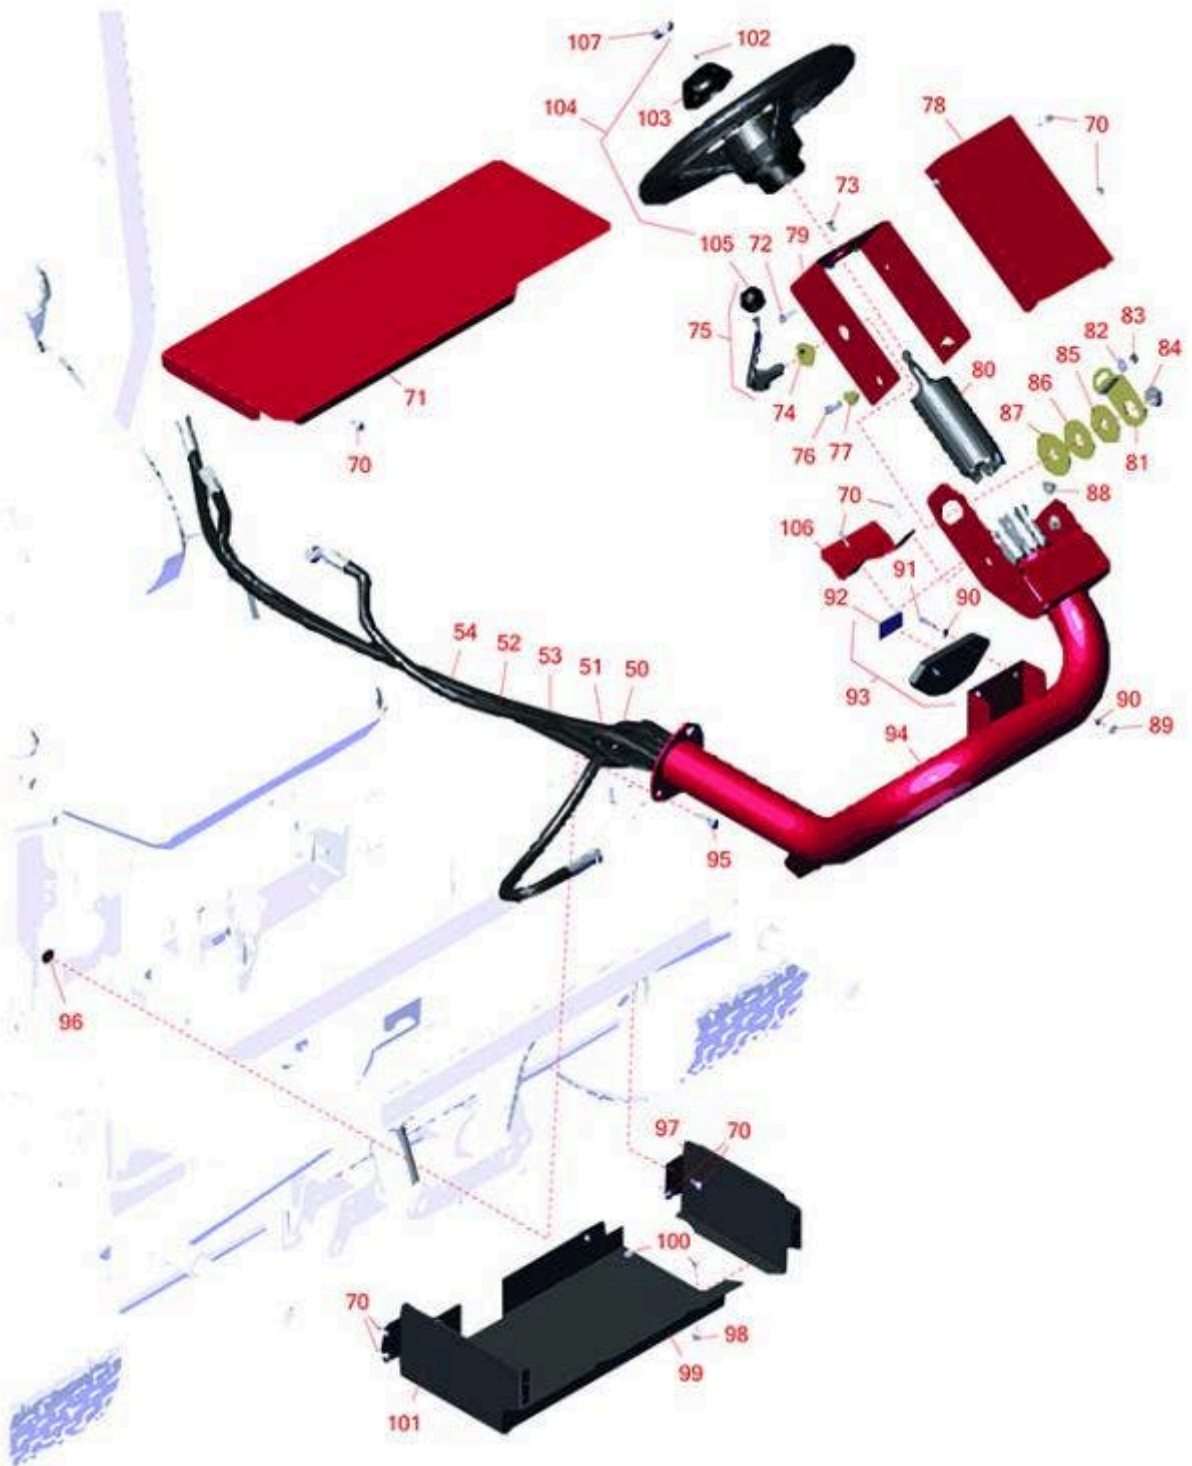

Replaces Toro Reelmaster 3100-D Parts

Traction Unit - Model 03201

Steering Column

All original equipment manufacturers names and part numbers are used for identification purposes only, and we are in no way implying that our products are original equipment parts. Prices subject to change without notice.

Replaces Toro Reelmaster 3100-D Parts

Traction Unit - Model 03201

Steering Column

Item No	R&R Part No.	OEM Part No.	Description	Qty Req	Order Quantity
Hoses					
50	R95-8843	95-8843	Hydraulic Hose Assy	1	
51	R95-8842	95-8842	Hydraulic Hose Assy	1	
52	R95-8846	95-8846	Hydraulic Hose Assy	1	
53	R95-8844	95-8844	Hydraulic Hose Assy	1	
54	R95-8845	95-8845	Hydraulic Hose Assy	1	
Other Parts Availalbe					
70	R32144-10	32140-81, 32144-10, 32144-3, 34-140-AMVD	Bolt - 1/4-20 x 3/4 Serrated Hx Wshr	12	
71	R99-3504	99-3504	Toolbox Cover Assy	1	
72	R322-5	01-178-0508, 20-26-AD, 20-26-AGD, 30-9000, 322-5, 513341, 519755, 908019P, N/A	Bolt - Hex HD 5/16-18 x 1	1	
73	R33103-012	33103-012	Bolt - Flanged Hx HD	4	
74	R99-3502	99-3502	Boss	1	
75	R95-8798-03	95-8798, 95-8798-03	Lever - Steering	1	

Replaces Toro Reelmaster 3100-D Parts

Traction Unit - Model 03201

Steering Column

Item No	R&R Part No.	OEM Part No.	Description	Qty Req	Order Quantity
76	R400260	01-178-0605, 18-4100, 19-8270, 323-3, 323-33, 323-34, 323-5, 3235-5	Bolt - Hex HD 3/8-16 x 7/8	2	
77	R93-5988	93-5204, 93-5988	Hub - Pivot	2	
78	R95-8794-01	95-8794, 95-8794-01	Cover - Valve - Steering	1	
79	R104-5185-01	104-5185-01	Bracket - Steering Valve	1	
80	R104-5180	104-5180	Valve - Steering	1	
81	R80-2880	80-2880	Bracket - Tilt	1	
82	R453009	01-166-0400, 24-10-BD, 24-9-AD, 32-9650, 3256-2, 3256-23, 3256-3, 3256-67, 3290-217, 3556-3, 4-2390, 7-0152	Washer - Flat 5/16 SAE	1	
83	R32128-44	32128-44	Nut	1	
84	R3218-7	01-158-0560, 01-191-1210, 3218-7	Nut - Jam	1	
85	R80-2930	80-2930	Washer - Flat	1	
86	R82-9010	82-9010	Disc - Friction	1	
87	R31-0390	31-0390	Disc- Friction	1	