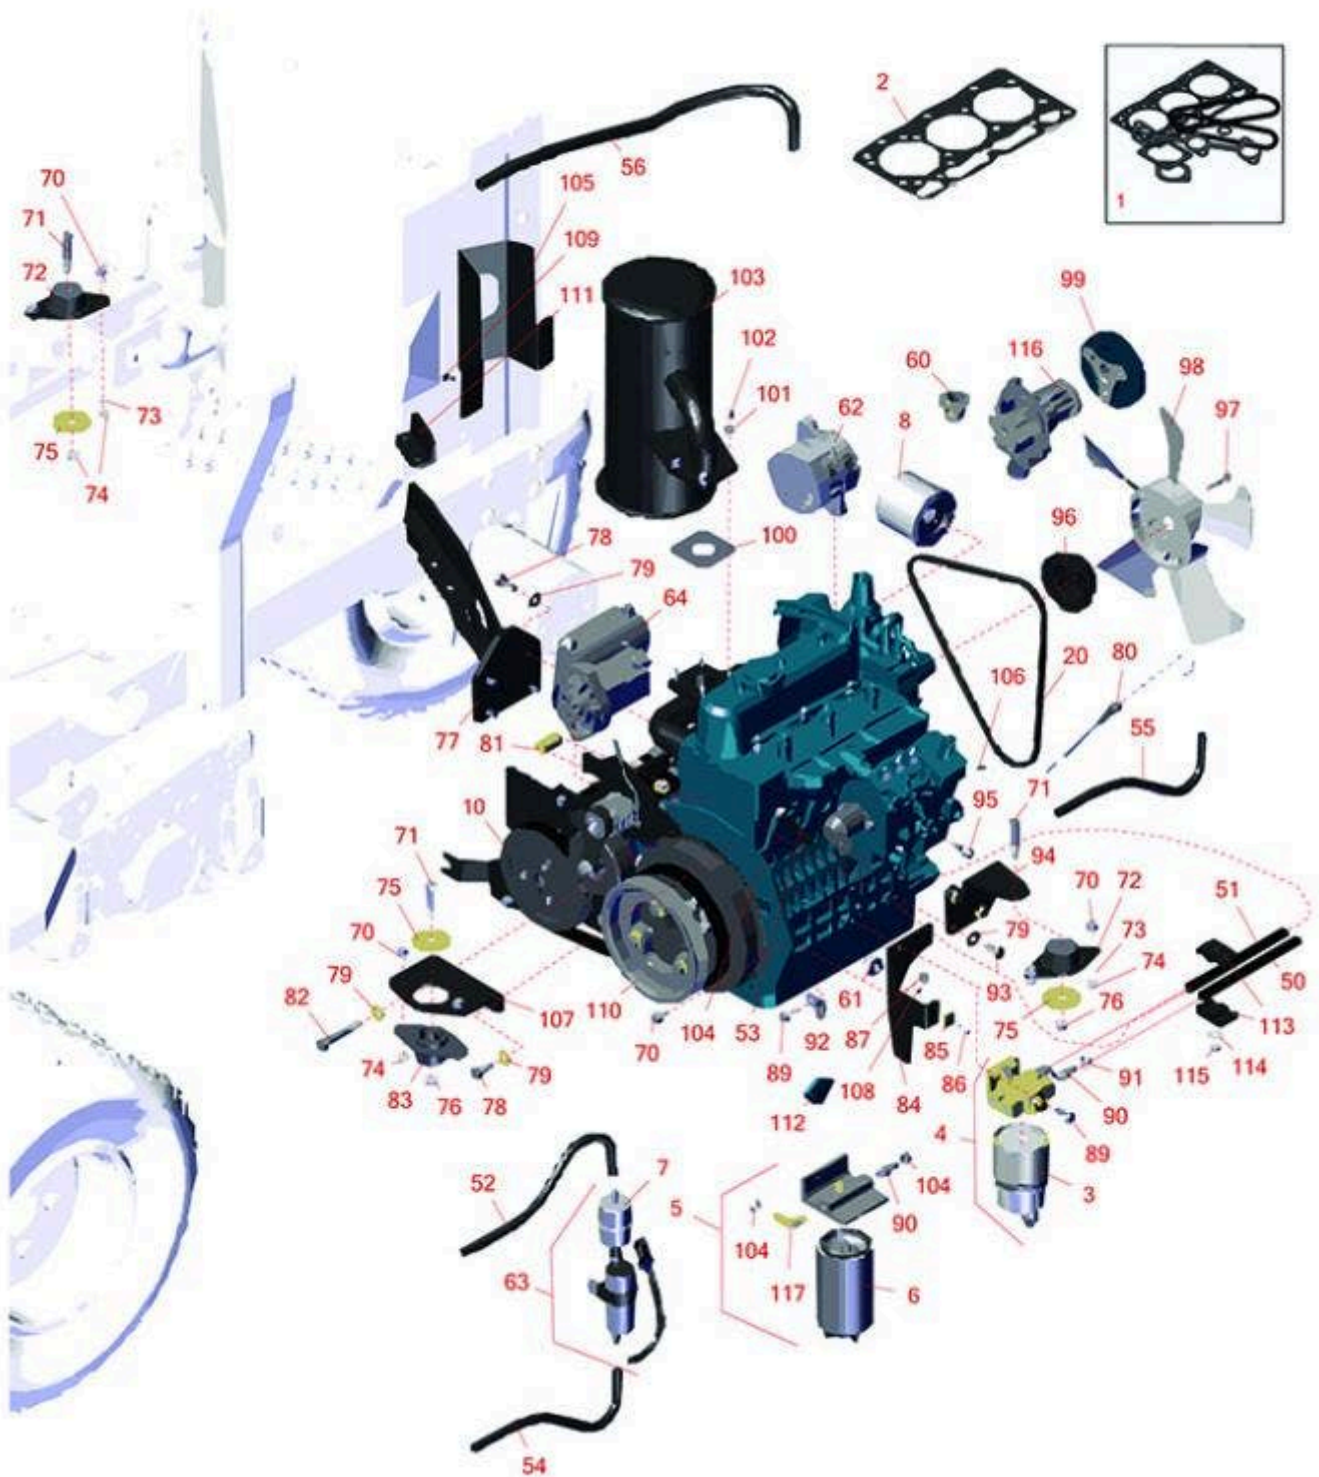

Replaces Toro Reelmaster 3100-D Parts

Traction Unit - Model 03206
Engine

All original equipment manufacturers names and part numbers are used for identification purposes only, and we are in no way implying that our products are original equipment parts. Prices subject to change without notice.

Replaces Toro Reelmaster 3100-D Parts

Traction Unit - Model 03206
Engine

Item No	R&R Part No.	OEM Part No.	Description	Qty Req	Order Quantity
1	R107-7848	107-7848	Upper Gasket Kit	1	
2	R108-6573	108-6573	Gasket - Cylinder Head	1	
Filters					
3	R98-9764	98-9764	Element - Water Fuel Separator	1	
4	R98-9305	98-9305	Water/Fuel Separator Assy	1	
5	R110-9044	110-9044	Donaldson Water/Fuel Separator Assy	1	
6	R110-9049	110-9049	Donaldson Fuel Filter - Spin On	1	
6	RRF10515	105-8045, 108-3854, 110-9049	SilverGuard Fuel Filter	1	
6	R105-8045		Filter - Fuel	1	
7	R112-7836	112-7836, RR ONLY	Baldwin Fuel Filter - in Line	1	
7	RRF10534	112-7836, RR ONLY, RRONLY	SilverGuard Fuel Filter - Inline	1	
8	R42-9030	104-5167, 108-3841, 127-0511, 42-9030, 67-4330, 98-9651	Baldwin Oil Filter - Engine	1	
8	RX7000074034	99-8384	Kubota Oil Filter	1	
8	RRF10606	108-3841, 67-4330, 98-9651	SilverGuard Oil Filter - 2 3/4" Long	0	