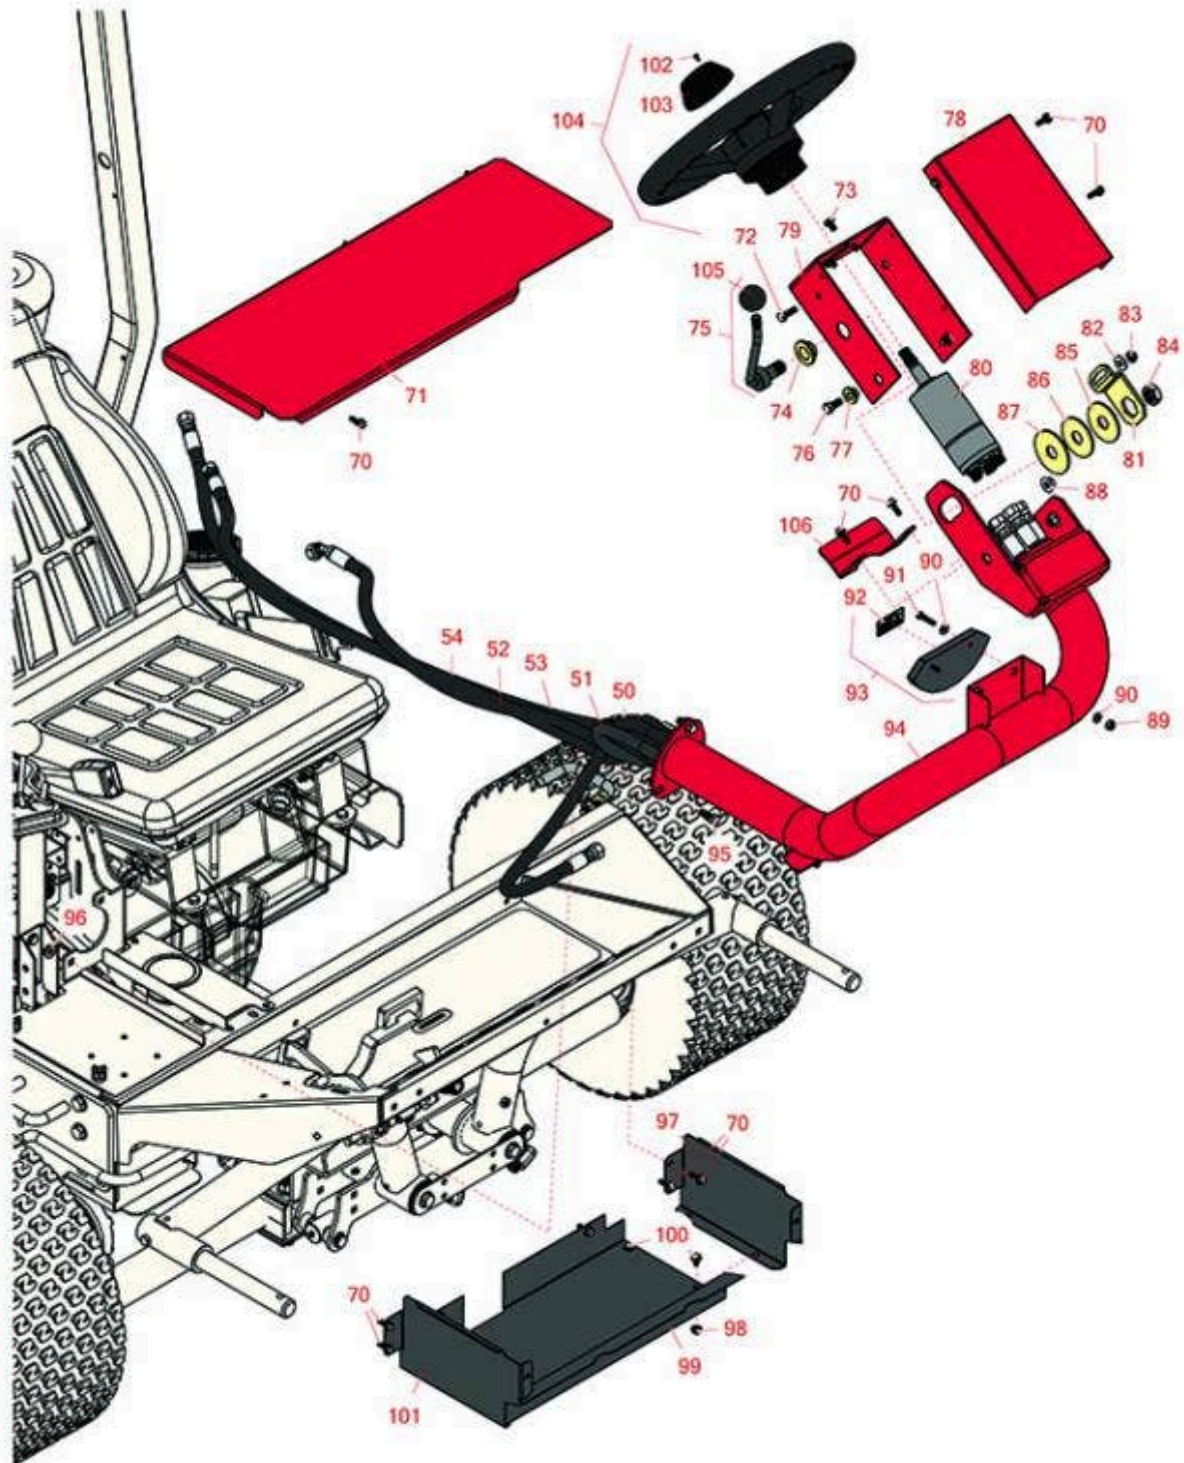

Replaces Toro Reelmaster 3100-D Parts

Traction Unit - Model 03206

Steering Column

All original equipment manufacturers names and part numbers are used for identification purposes only, and we are in no way implying that our products are original equipment parts. Prices subject to change without notice.

Replaces Toro Reelmaster 3100-D Parts

Traction Unit - Model 03206

Steering Column

Item No	R&R Part No.	OEM Part No.	Description	Qty Req	Order Quantity
Hoses					
50	R95-8843	95-8843	Hydraulic Hose Assy	1	
51	R95-8842	95-8842	Hydraulic Hose Assy	1	
52	R95-8846	95-8846	Hydraulic Hose Assy	1	
53	R95-8844	95-8844	Hydraulic Hose Assy	1	
54	R95-8845	95-8845	Hydraulic Hose Assy	1	
Other Parts Availalbe					
70	R32144-10	32140-81, 32144-10, 32144-3, 34-140-AMVD	Bolt - 1/4-20 x 3/4 Serrated Hx Wshr	12	
71	R99-3504	99-3504	Toolbox Cover Assy	1	
72	R322-5	01-178-0508, 20-26-AD, 20-26-AGD, 30-9000, 322-5, 513341, 519755, 908019P, N/A	Bolt - Hex HD 5/16-18 x 1	1	
73	R33103-012	33103-012	Bolt - Flanged Hx HD	4	
74	R99-3502	99-3502	Boss	1	
75	R95-8798-03	95-8798, 95-8798-03	Lever - Steering	1	

Replaces Toro Reelmaster 3100-D Parts

Traction Unit - Model 03206

Steering Column

Item No	R&R Part No.	OEM Part No.	Description	Qty Req	Order Quantity
76	R400260	01-178-0605, 18-4100, 19-8270, 323-3, 323-33, 323-34, 323-5, 3235-5	Bolt - Hex HD 3/8-16 x 7/8	2	
77	R93-5988	93-5204, 93-5988	Hub - Pivot	2	
78	R95-8794-01	95-8794, 95-8794-01	Cover - Valve - Steering	1	
79	R104-5185-01	104-5185-01	Bracket - Steering Valve	1	
80	R104-5180	104-5180	Valve - Steering	1	
81	R80-2880	80-2880	Bracket - Tilt	1	
82	R453009	01-166-0400, 24-10-BD, 24-9-AD, 32-9650, 3256-2, 3256-23, 3256-3, 3256-67, 3290-217, 3556-3, 4-2390, 7-0152	Washer - Flat 5/16 SAE	1	
83	R32128-44	32128-44	Nut	1	
84	R3218-7	01-158-0560, 01-191-1210, 3218-7	Nut - Jam	1	
85	R80-2930	80-2930	Washer - Flat	1	
86	R82-9010	82-9010	Disc - Friction	1	
87	R31-0390	31-0390	Disc- Friction	1	