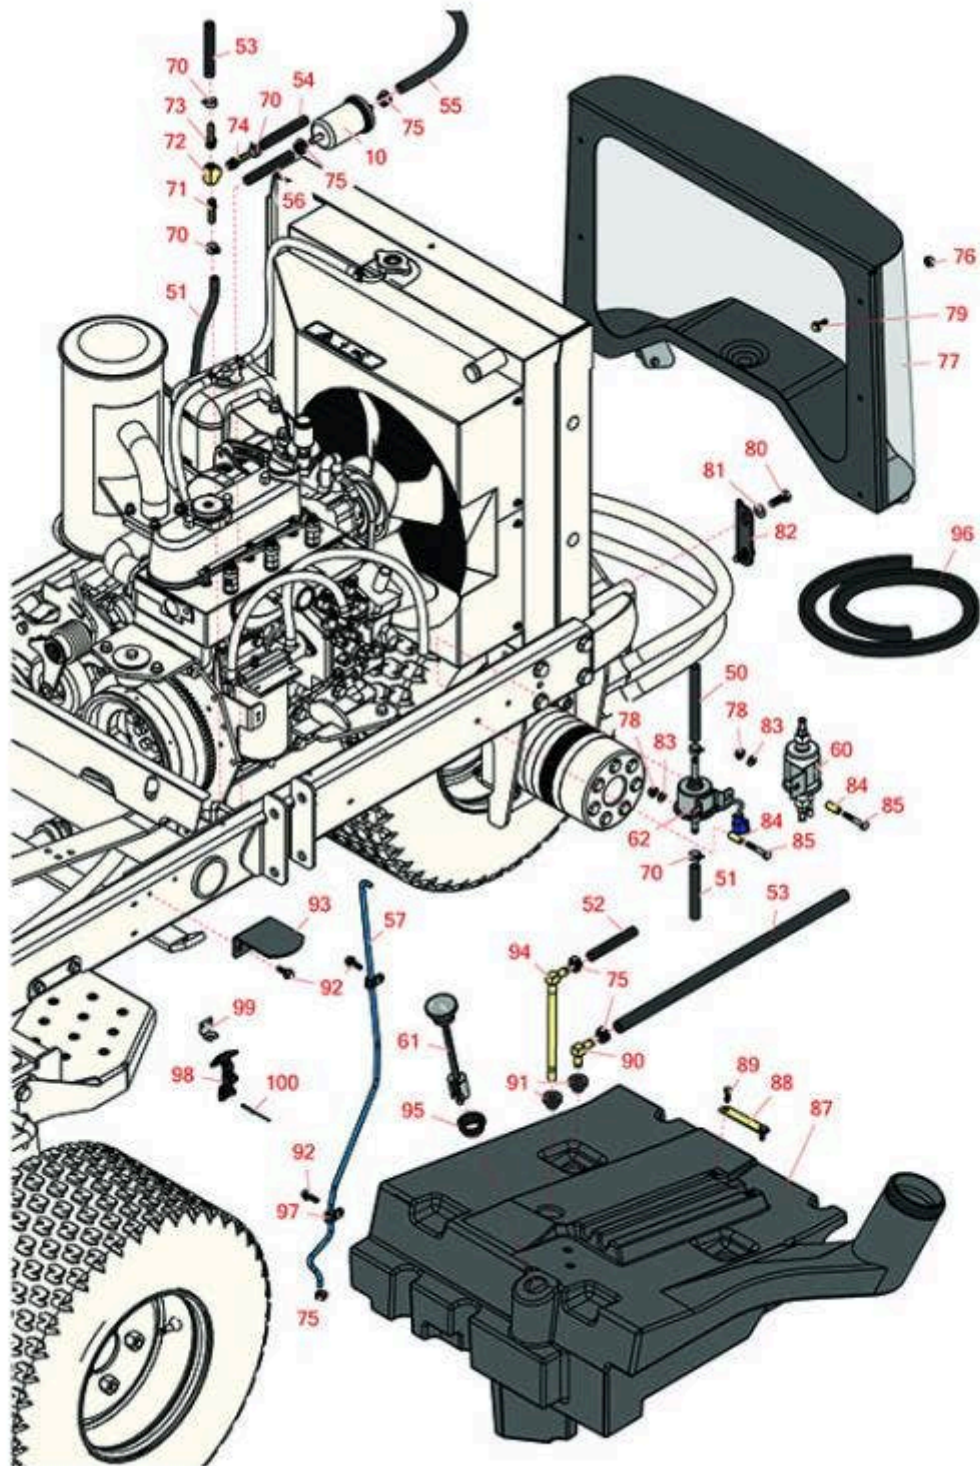

Replaces Toro Reelmaster 3100-D Parts

Traction Unit - Model 03207

Fuel Tank

All original equipment manufacturers names and part numbers are used for identification purposes only, and we are in no way implying that our products are original equipment parts. Prices subject to change without notice.

Replaces Toro Reelmaster 3100-D Parts

Traction Unit - Model 03207

Fuel Tank

Item No	R&R Part No.	OEM Part No.	Description	Qty Req	Order Quantity
Filters					
10	RRF10520		SilverGuard Fuel Filter	1	
10	RX1258143012	108-3828, 98-7612	Kubota Fuel Filter	1	
Hoses					
50	R110-4109	104-0076, 110-4109, 56-2241	Hose-Fuel	1	
51	R110-5701	110-5701, 99-3185, 99-7191	Hose-Fuel	1	
52	R110-4100	110-4100, 92-6068	Hose-Fuel	2	
52	R110-8802	110-8802, 93-5483	Hose-Fuel	1	
53	R110-6187	110-6187	Hose-Fuel	1	
54	R110-8751	110-8751	Hose-Fuel	1	
55	R110-4110	104-4848, 110-4110, 54-8040	Hose-Fuel	1	
56	R110-6186	110-6186, 71-3383	Hose - Fuel	1	
57	R95-8615	95-8615	Tube-Breather	1	
Gauges and Controls					
60	R110-8806	110-8806	Fuel Pump and Filter Assy	1	
61	R95-8971	95-8971	Guage-Fuel	1	

Replaces Toro Reelmaster 3100-D Parts

Traction Unit - Model 03207

Fuel Tank

Item No	R&R Part No.	OEM Part No.	Description	Qty Req	Order Quantity
62	RXRC60151350	104-5215, 107-0122, 112-8400, 99-3464	Kubota Fuel Pump - Electric	1	
Other Parts Available					
70	R92-2379	92-2379	Clamp - Hose	5	
71	R304-73	304-73, 307-73, 353-973	Connector-Hose	1	
72	R354-20	354-20	Fitting-Tee	1	
73	R354-21	354-21	Fitting-Barb	1	
74	R354-22	354-22	Fitting-Barb	1	
75	R2412-108	2412-108, 97406	Clamp - Worm - 1/4 - Stainless	5	
76	R301504	2296-42, 301504, 32127-24, 32128-33, 32146-17, 3296-16, 3296-42, 3296-42 , 915661P	Locknut - ESNA 1/4-20	6	
77	R95-8724-03	95-8724, 95-8724-03	Screen - Hood	1	
78	R32128-33	32128-33	Nut - 1/4-20 Flanged Serr	2	
79	R3234-4	3234-4	Bolt - Hx Ser Was HD 1/4-20 x 3/4	6	