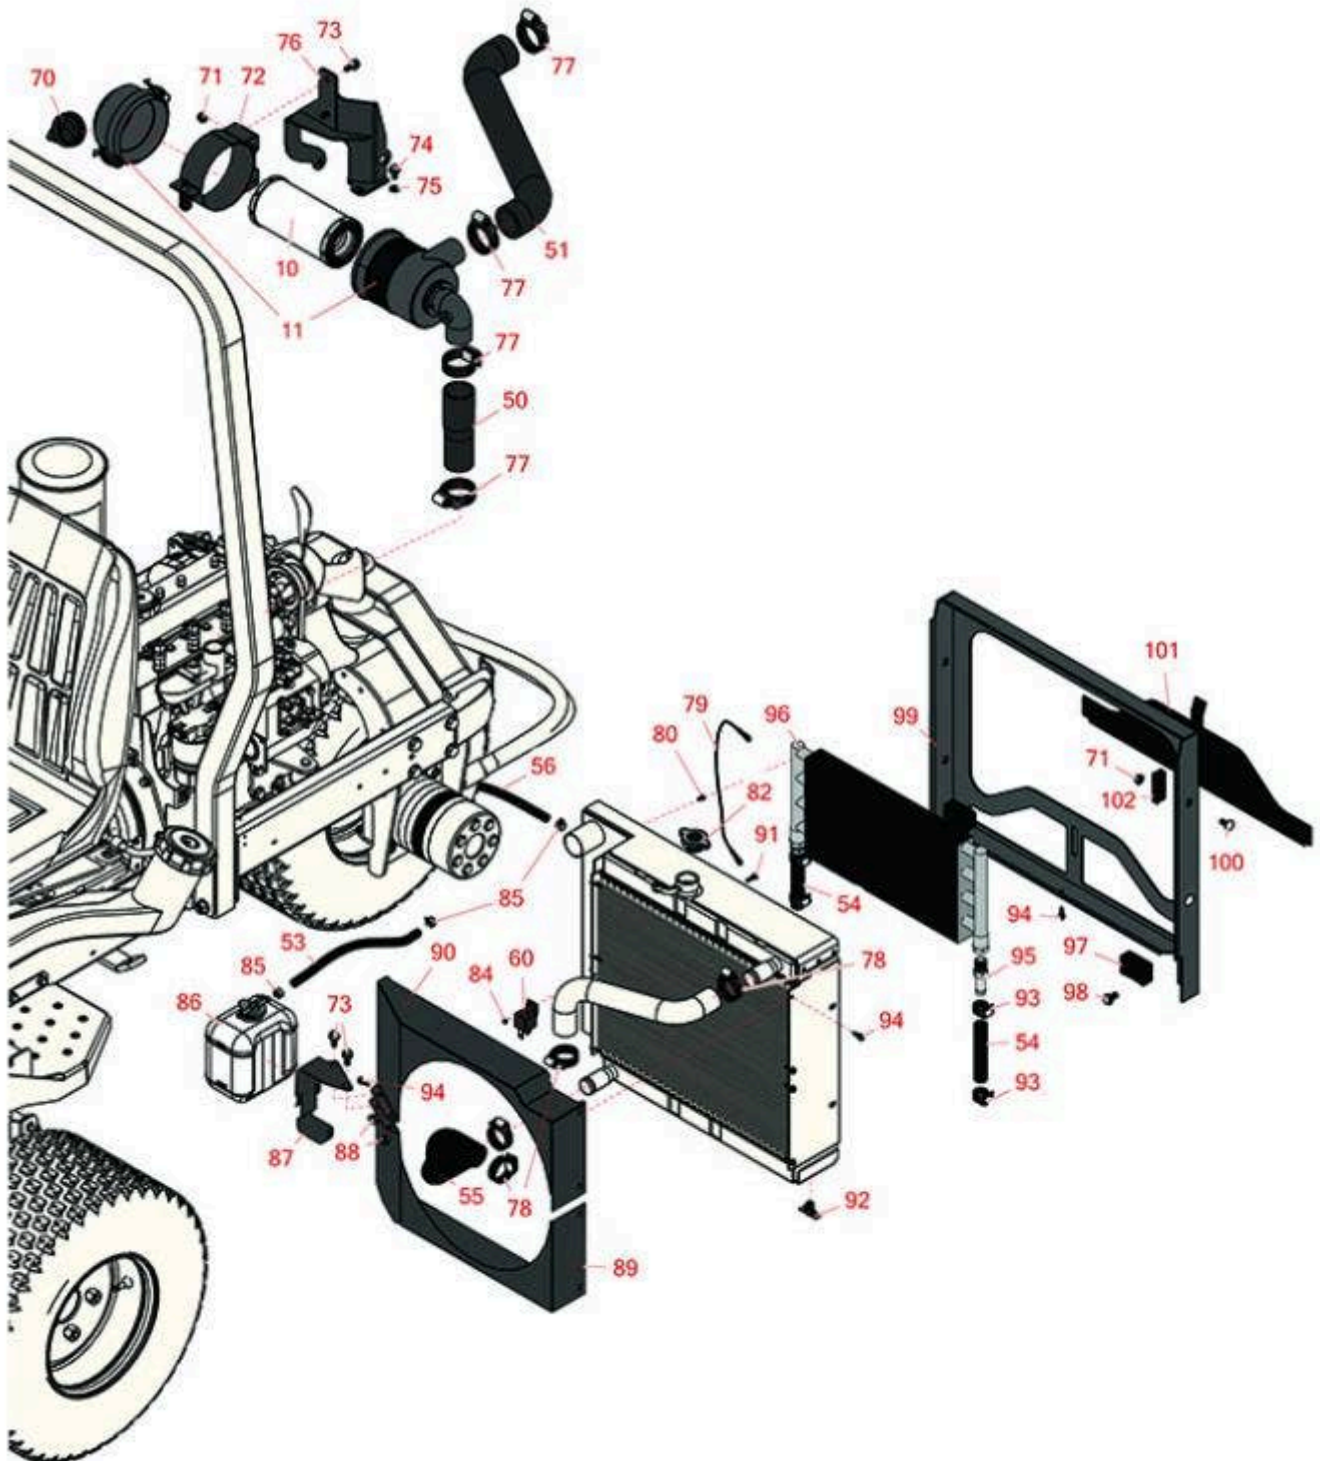

Replaces Toro Reelmaster 3100-D Parts

Traction Unit - Model 03207

Radiator & Air Intake

All original equipment manufacturers names and part numbers are used for identification purposes only, and we are in no way implying that our products are original equipment parts. Prices subject to change without notice.

Replaces Toro Reelmaster 3100-D Parts

Traction Unit - Model 03207

Radiator & Air Intake

Item No	R&R Part No.	OEM Part No.	Description	Qty Req	Order Quantity
Filters					
10	R108-3811	108-3811	Element - Air Cleaner	1	
11	R93-2190	93-2190	Air Cleaner Assy	1	
Hoses					
50	R95-8947	95-8947	Hose - Lower - Air in	1	
51	R95-8946	95-8946	Hose - Upper - Air in	1	
53	R63-9640	63-9640	Hose - Fuel	1	
54	R95-8706	95-8706	Hydraulic Hose Assy	2	
55	R95-8945	95-8945	Hose-Radiator - Lower	1	
56	R109-0274	109-0274	Hose- Fuel	1	
Gauges and Controls					
60	R99-7435	99-7435	Relay - 70 Amp	1	
Other Parts Available					
70	R87-9400	87-9400	Valve - Vacuator	1	
71	R32128-44	32128-44	Nut	6	
72	R93-2191	93-2191	Band-Mounting - Air Cleaner	1	
73	R3234-5	3234-5, 62-3310	Bolt - 5/16-18x3/4 Hx Ser Was HD	4	
74	R33114-016	33114-016, 42-9230, 42-9270, 48-7680, 48-7690, 48-7700	Bolt - Hx HD 8mm x 1.25 x 15	2	