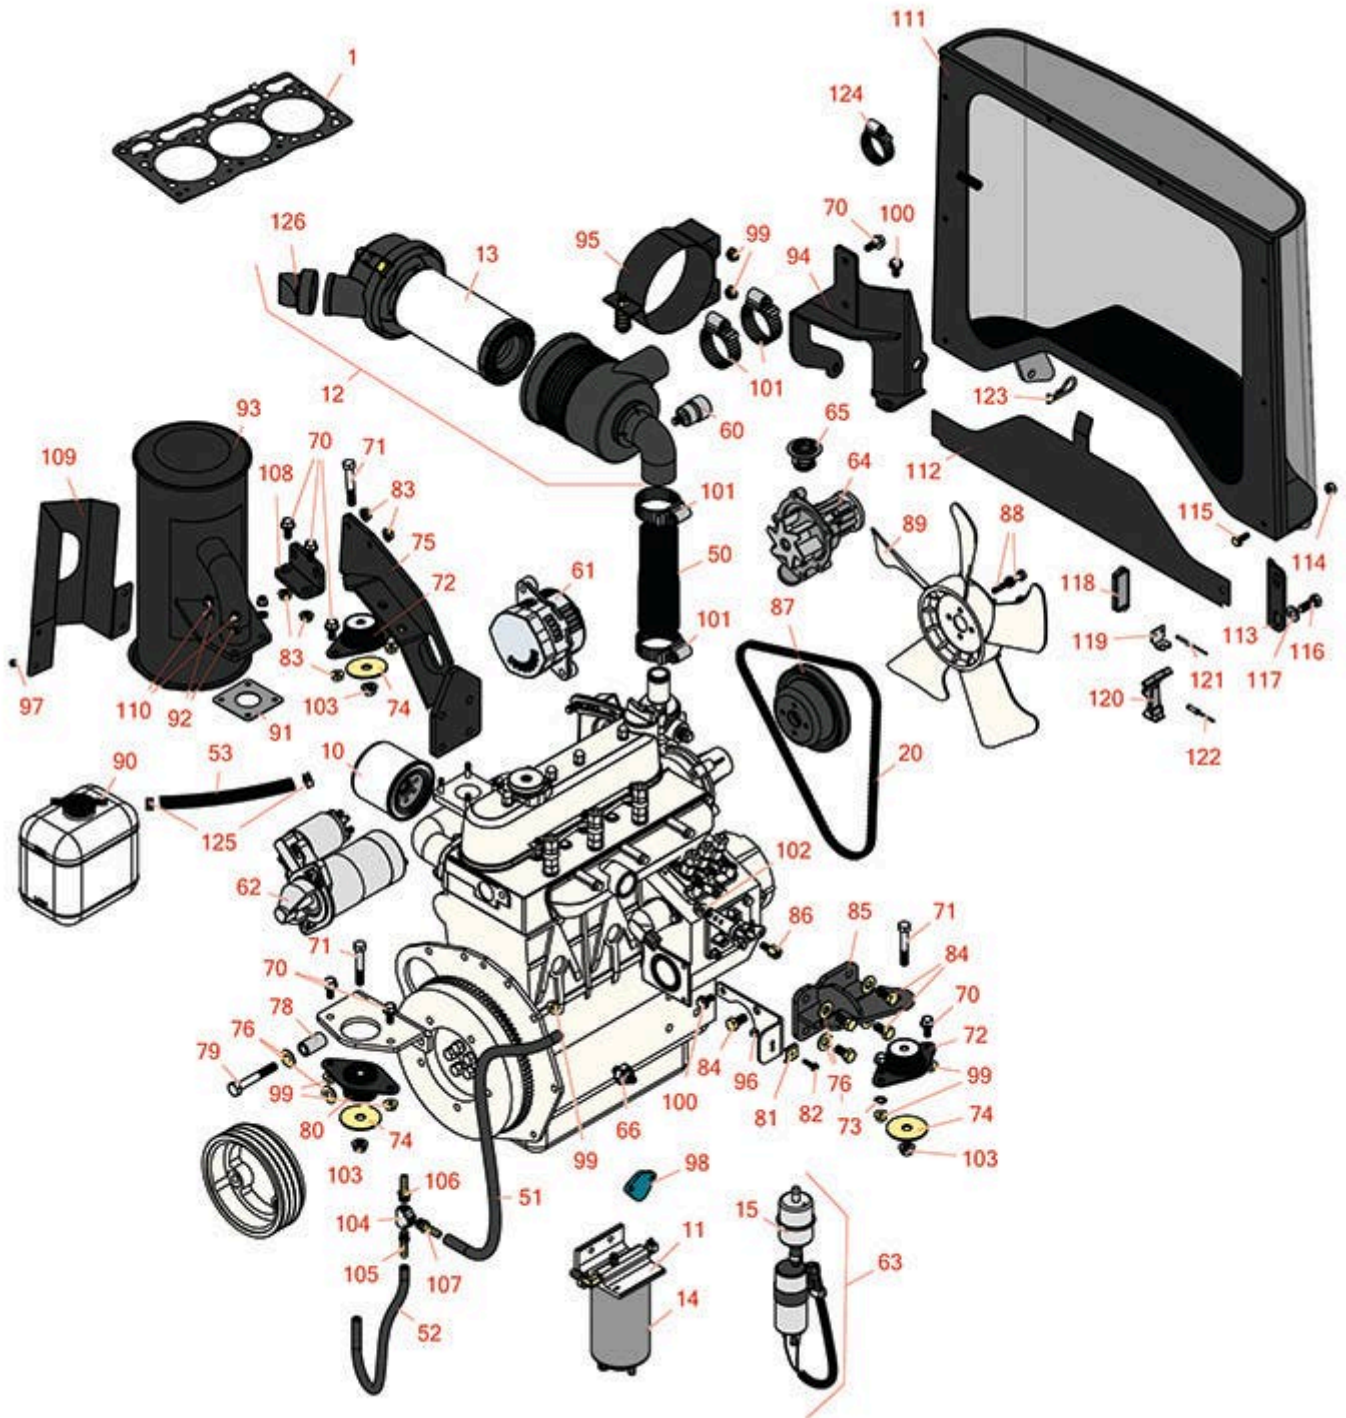

Replaces Toro Reelmaster 3575-D Parts

Traction Unit
Engine

All original equipment manufacturers names and part numbers are used for identification purposes only, and we are in no way implying that our products are original equipment parts. Prices subject to change without notice.

Replaces Toro Reelmaster 3575-D Parts

Traction Unit
Engine

Item No	R&R Part No.	OEM Part No.	Description	Qty Req	Order Quantity
1	R108-6573	108-6573	Gasket - Cylinder Head	1	
Filters					
10	RX7000074034	99-8384	Kubota Oil Filter	1	
10	RRF10625	99-8384	SilverGuard Oil Filter	1	
10	R42-9030	104-5167, 108-3841, 127-0511, 42-9030, 67-4330, 98-9651	Baldwin Oil Filter - Engine	1	
11	R110-9044	110-9044	Donaldson Water/Fuel Separator Assy	1	
12	R93-2190	93-2190	Air Cleaner Assy	1	
13	R108-3811	108-3811	Element - Air Cleaner	1	
14	R110-9049	110-9049	Donaldson Fuel Filter - Spin On	1	
15	R112-7836	112-7836, RR ONLY	Baldwin Fuel Filter - in Line	1	
15	RRF10534	112-7836, RR ONLY, RRONLY	SilverGuard Fuel Filter - Inline	1	
Belts					
20	RX1624197010	130-1241, 99-3467	V-Belt - Fan - Bestorq	1	
20	RX1620697010	104-3494	V -Belt - Fan - Kubota	1	
Hoses					
50	R95-8947	95-8947	Hose - Lower - Air in	1	
51	R110-8751	110-8751	Hose-Fuel	1	