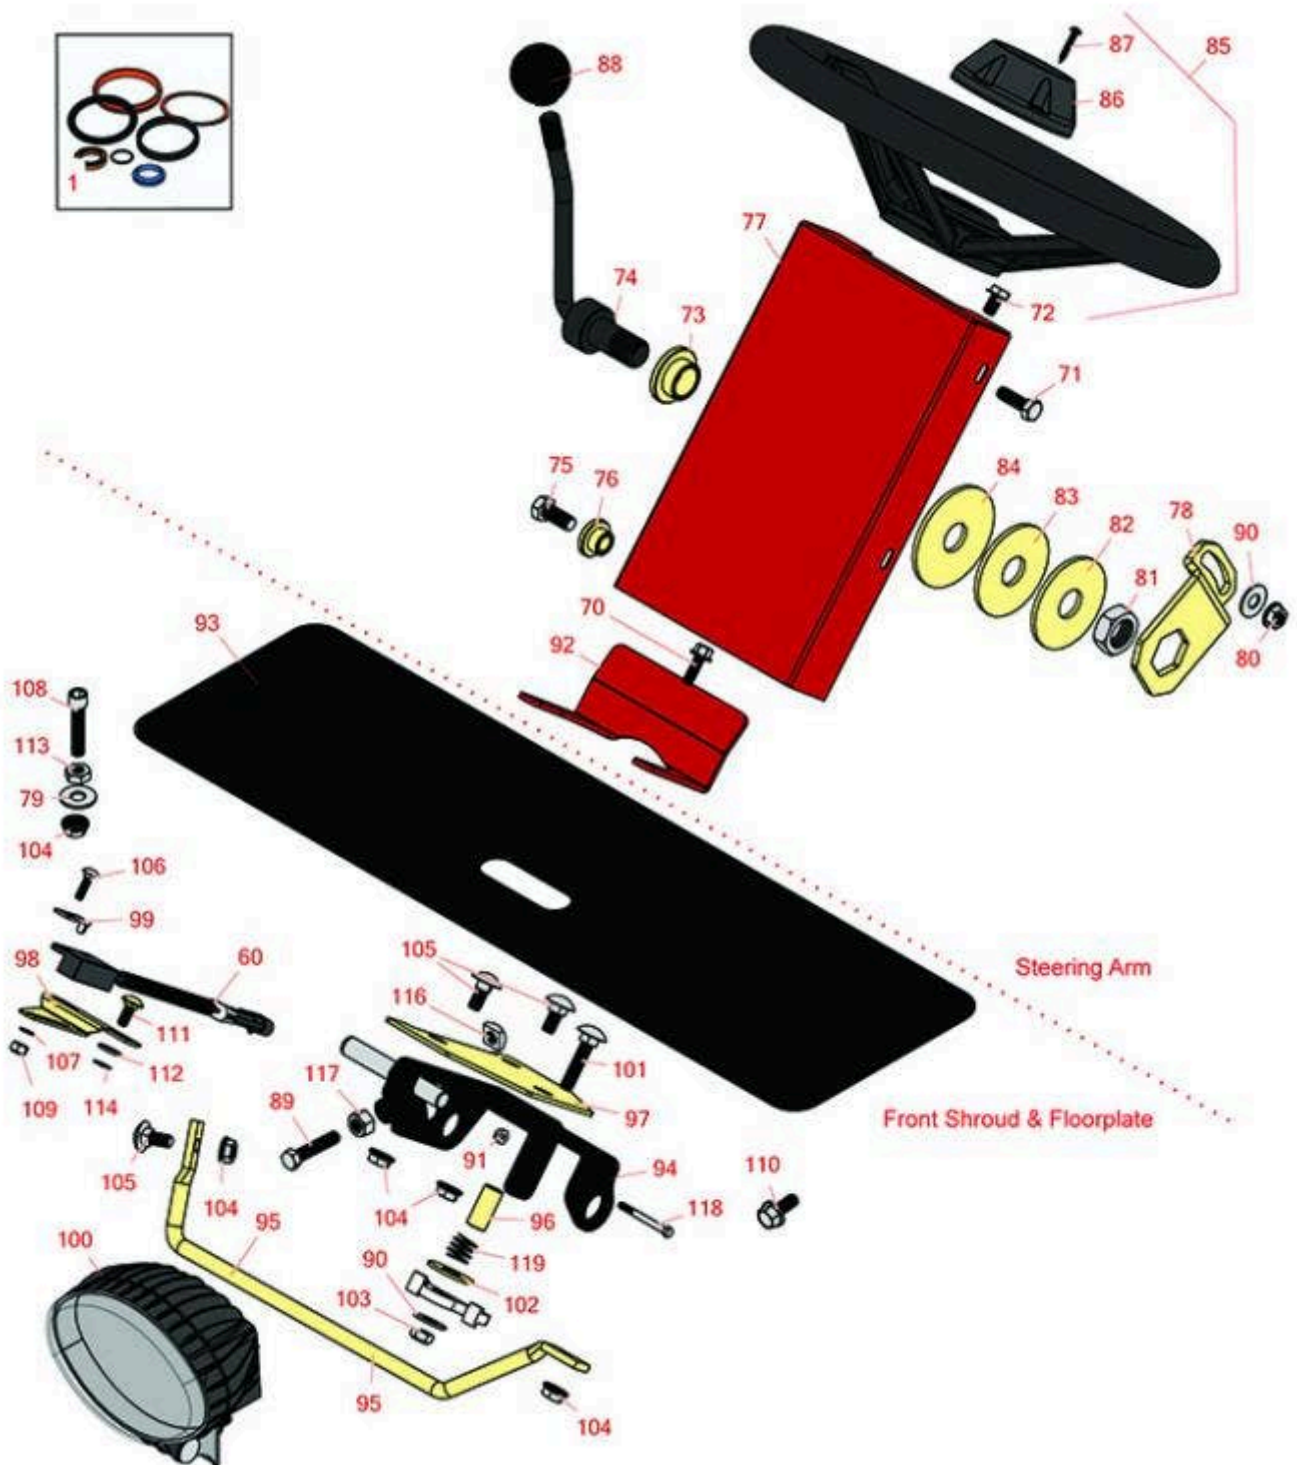

Replaces Toro Reelmaster 3575-D Parts

Traction Unit
Front Platform

All original equipment manufacturers names and part numbers are used for identification purposes only, and we are in no way implying that our products are original equipment parts. Prices subject to change without notice.

Replaces Toro Reelmaster 3575-D Parts

*Traction Unit
Front Platform*

Item No	R&R Part No.	OEM Part No.	Description	Qty Req	Order Quantity
Overhaul Kits					
1	R121-7844	121-7844	Seal Kit - Steering Cylinder	1	
Gauges and Controls					
60	R100-1270	100-1270	Sensor - Proximity	0	
Other Parts Available					
70	R32144-10	32140-81, 32144-10, 32144-3, 34-140-AMVD	Bolt - 1/4-20 x 3/4 Serrated Hx Wshr	5	
71	R322-5	01-178-0508, 20-26-AD, 20-26-AGD, 30-9000, 322-5, 513341, 519755, 908019P, N/A	Bolt - Hex HD 5/16-18 x 1	1	
72	R33103-012	33103-012	Bolt - Flanged Hx HD	4	
73	R99-3502	99-3502	Boss	1	
74	R95-8798-03	95-8798, 95-8798-03	Lever - Steering	1	
75	R400260	01-178-0605, 18-4100, 19-8270, 323-3, 323-33, 323-34, 323-5, 3235-5	Bolt - Hex HD 3/8-16 x 7/8	2	
76	R93-5988	93-5204, 93-5988	Hub - Pivot	2	

Replaces Toro Reelmaster 3575-D Parts

*Traction Unit
Front Platform*

Item No	R&R Part No.	OEM Part No.	Description	Qty Req	Order Quantity
77	R95-8794-01	95-8794, 95-8794-01	Cover - Valve - Steering	1	
78	R80-2880	80-2880	Bracket - Tilt	1	
79	R453009	01-166-0400, 24-10-BD, 24-9-AD, 32-9650, 3256-2, 3256-23, 3256-3, 3256-67, 3290-217, 3556-3, 4-2390, 7-0152	Washer - Flat 5/16 SAE	1	
80	R32128-44	32128-44	Nut	1	
81	R3218-7	01-158-0560, 01-191-1210, 3218-7	Nut - Jam	1	
82	R80-2930	80-2930	Washer - Flat	1	
83	R82-9010	82-9010	Disc - Friction	1	
84	R31-0390	31-0390	Disc- Friction	1	
85	R75-0560	75-0560, 87-3820	Steering Wheel Assy - 13 in	1	
86	R68-5140	68-5140	Cap - 13 in Steering Wheel	1	
87	R32144-21	32144-21	Screw #6 x 1 Pan HD Ph Sheet Metal	1	
88	R233-48	233-24, 233-48, 30-3370	Knob	1	
89	R322-41	322-41	Bolt - Hx HD	1	