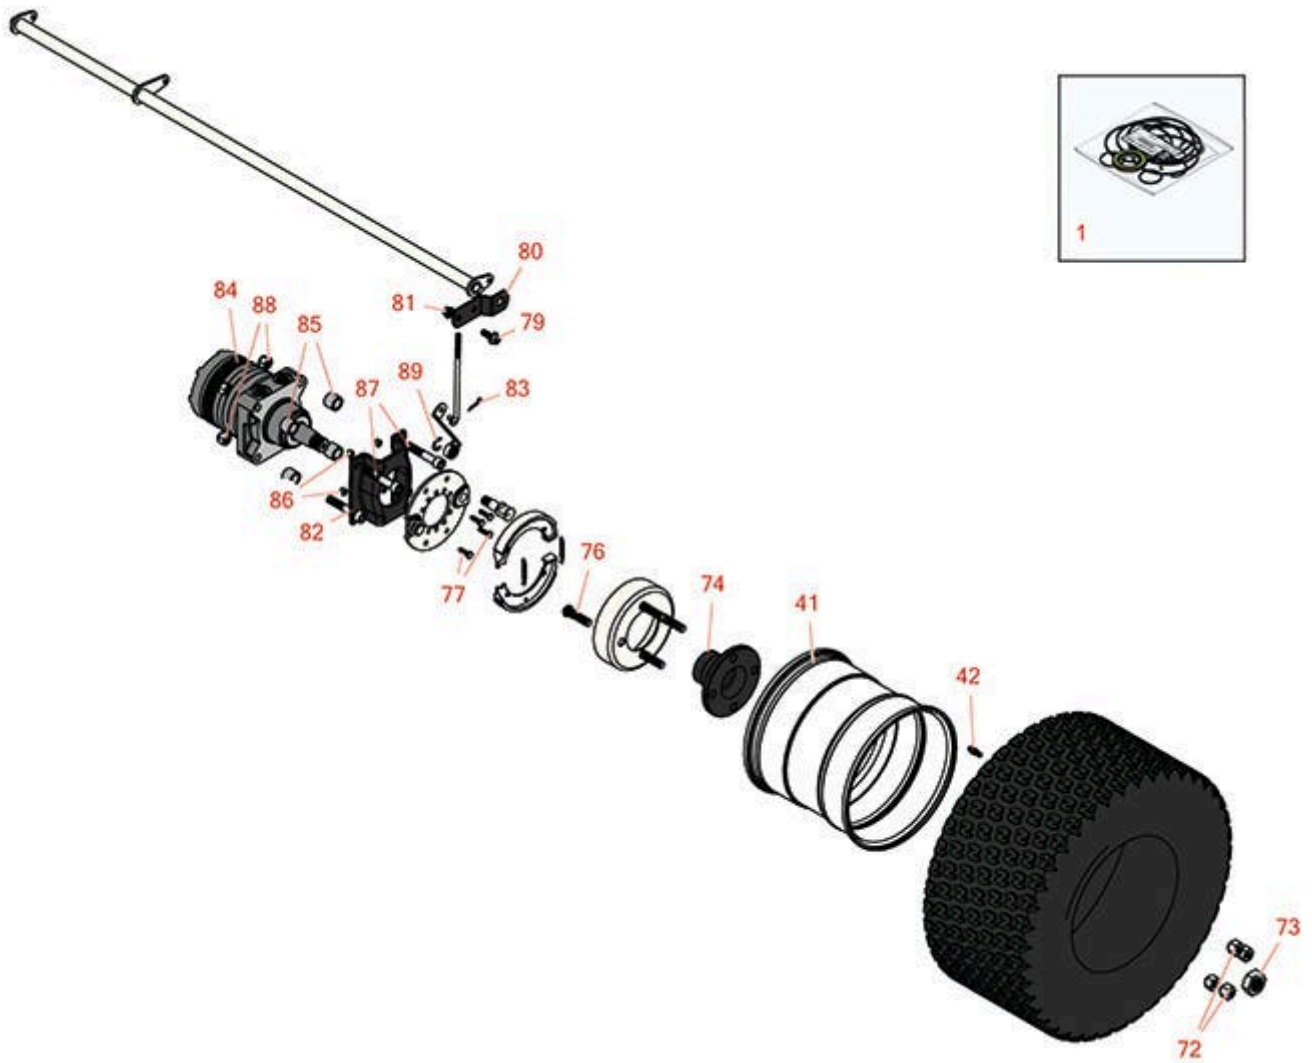

# Replaces Toro Reelmaster 3575-D Parts

Traction Unit  
Front Wheel

All original equipment manufacturers names and part numbers are used for identification purposes only, and we are in no way implying that our products are original equipment parts. Prices subject to change without notice.

# Replaces Toro Reelmaster 3575-D Parts

Traction Unit  
Front Wheel

Item No	R&R Part No.	OEM Part No.	Description	Qty Req	Order Quantity
<b>Overhaul Kits</b>					
1	<b>R76-0800</b>	100-6131, 76-0800, 94-8178	Seal Kit - Hyd Wheel Motor	1	
41	<b>R104-0452</b>	104-0452	Rim - Wheel 10 x 9 3/4	2	
42	<b>R232-27</b>	232-27, 232-31	Stem - Valve w/ Cap	2	
<b>Other Parts Available</b>					
72	<b>R242-50</b>	242-50	Nut - 1/2-20 Wheel	8	
73	<b>R26-3790</b>	26-3790	Nut - Hex - Wheel Motor 1-20	2	
74	<b>R93-6838-03</b>	17-4710-03, 93-6838-03	Hub-Wheel	2	
76	<b>R85-6540</b>	85-6540	Stud - Drive 1/2-20 x 2	8	
77	<b>R321-5</b>	321-31, 321-5	Bolt - Hex HD 1/4-20 x 7/8	8	
79	<b>R3234-11</b>	3234-11	Bolt - Hex Washer HD	4	
80	<b>R95-8683</b>	95-8683	Bracket - Pivot	2	
81	<b>R104-8301</b>	104-8301, 104-9301, 109-6658, 133-7570	Locknut - 3/8-16 Nylon Flanged	1	
82	<b>R84-2000-03</b>	84-2000, 84-2000-03	Bracket - Brake	2	
83	<b>R3272-10</b>	01-151-0120, 105-7512, 3272-10, N/A	Pin - Cotter 1/8 x 3/4	2	
84	<b>R110-8785</b>	110-8785	Hydraulic Motor - LH Wheel	1	

# Replaces Toro Reelmaster 3575-D Parts

*Traction Unit  
Front Wheel*

Item No	R&R Part No.	OEM Part No.	Description	Qty Req	Order Quantity
84	<b>R110-8786</b>	110-8786, 95-8693	Hydraulic Motor - RH Wheel	1	
85	<b>R119-8238</b>	119-8238	Spacer - Deck Pulley	8	
86	<b>R301504</b>	2296-42, 301504, 32127-24, 32128-33, 32146-17, 3296-16, 3296-42, 3296-42 , 915661P	Locknut - ESNA 1/4-20	8	
87	<b>R3274-93</b>	3274-74, 3274-93	Bolt - Soc HD Cap	4	
88	<b>RF5003</b>	32127-29, 32131-5, 32132-5, 3296-23	Locknut - ESNA 1/2-13	4	
89	<b>R150513</b>	104-7706	E - Clip - Brake Assy	2	