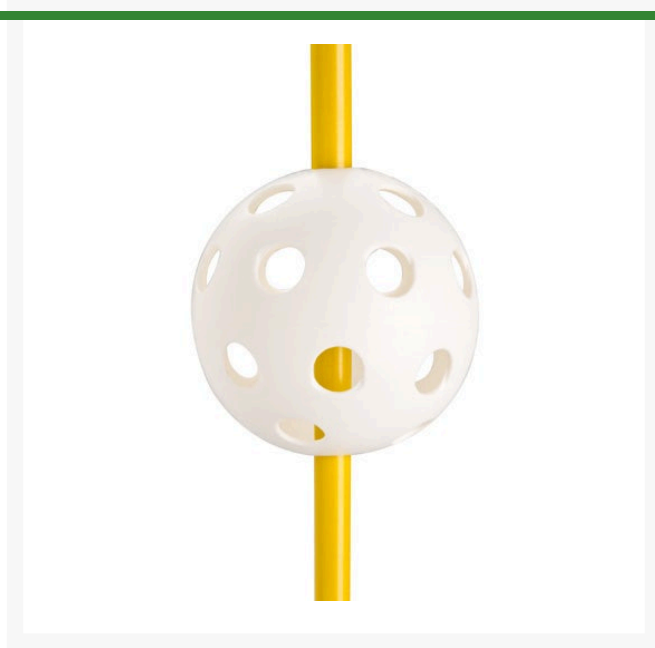

# Pin Placement Marker Ball - White

R403

## Details

High impact plastic marker balls used for Pin Placement Marking.

- High impact plastic
- Economical