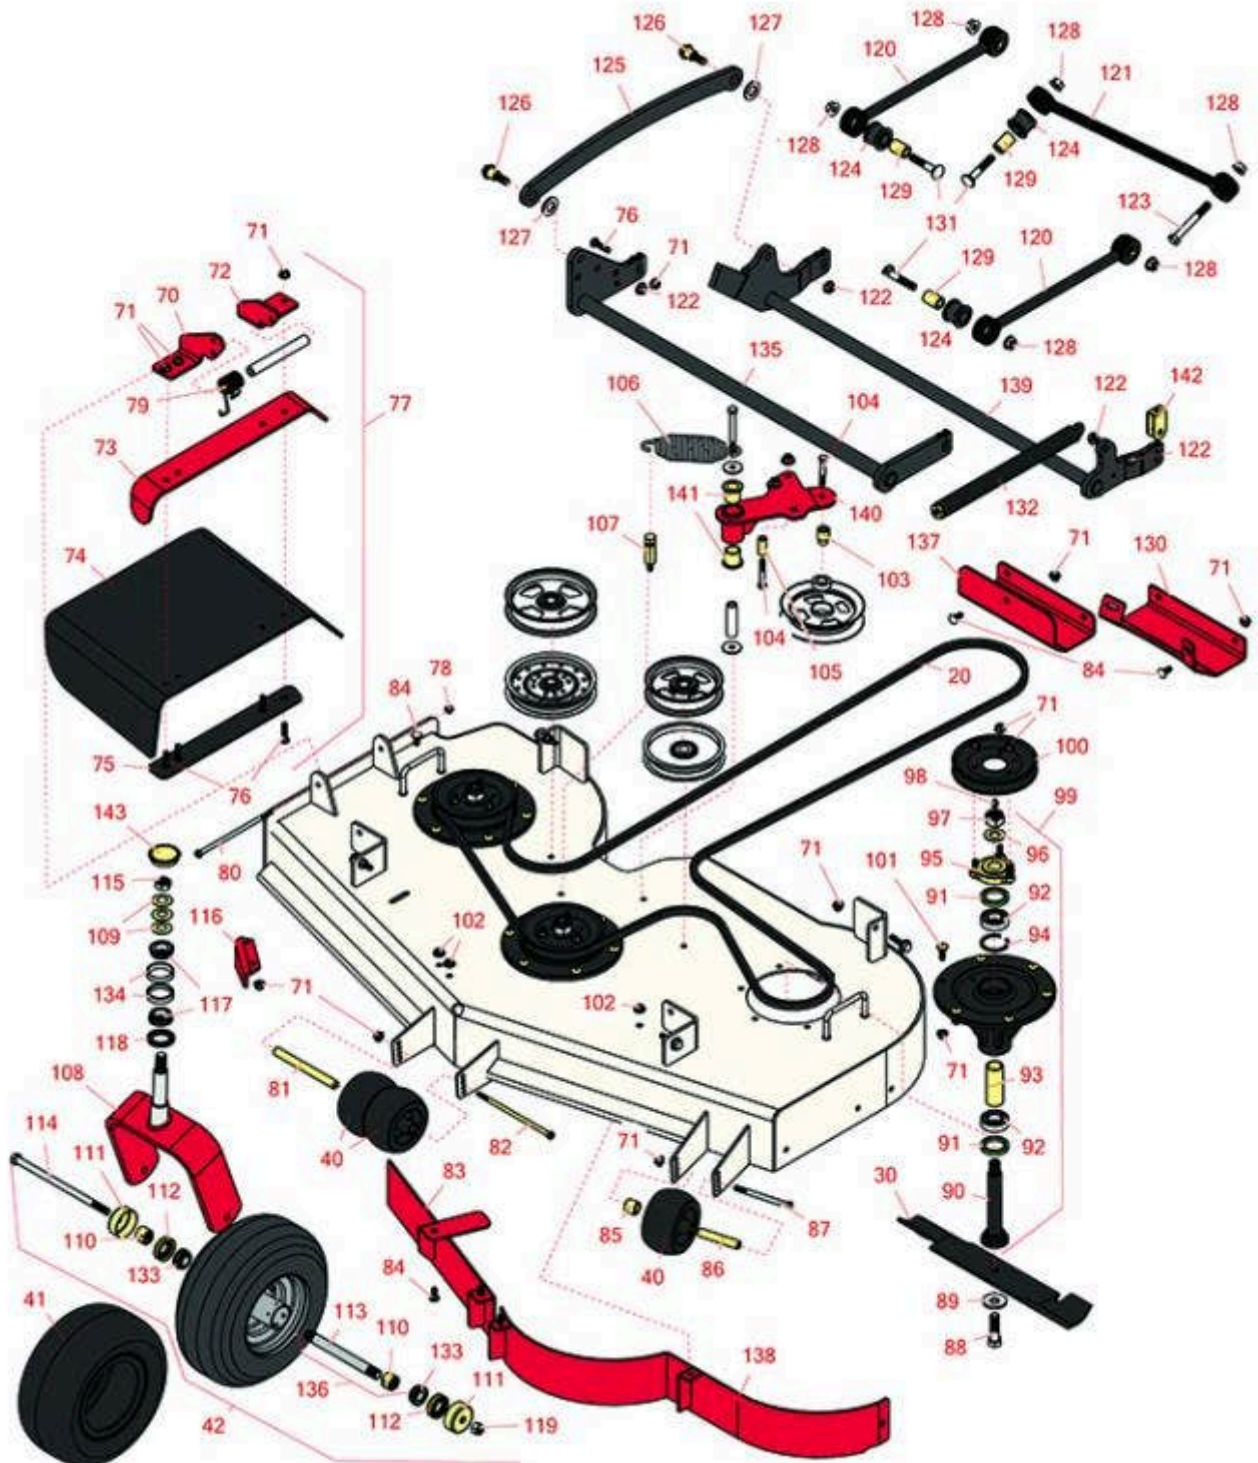

Replaces Toro Z Master Commerical

3000 Parts

Zero Turn Mower with 52in Deck - Model 74953

52in Deck Parts

All original equipment manufacturers names and part numbers are used for identification purposes only, and we are in no way implying that our products are original equipment parts. Prices subject to change without notice.

Replaces Toro Z Master Commercial 3000 Parts

Zero Turn Mower with 52in Deck - Model 74953
52in Deck Parts

Item No	R&R Part No.	OEM Part No.	Description	Qty Req	Order Quantity
Belts					
20	R115-7426	115-7426	Belt- V	1	
Blades					
30	R105-7781-03	105-7781-03	Mower Blade - 18 in High-Flow	3	
30	R108-1117	108-1117	Mower Blade Kit - 18 in High-Flow Set/6	1	
30	R105-7779-03	105-7779-03	Mower Blade - 18 in Recycler	3	
30	R110-0408	110-0408	Mower Blade Kit - 18 in Recycler Set/6	1	
Tires					
40	R68-2730	1-603299, 68-2730	Wheel - Anti Scalp	3	
41	RCT5121861	1-523009, 126-5959	Tire - 13x6.50-6 Nhs (4 Ply) Carlisle Smooth	2	
42	R127-9540	127-9540	Tire & Wheel - 13x6.50-6 Pneumatic	2	
42	R117-0361	117-0361	Wheel & Tire Assy 13x6.50-6 Pneumatic	1	
Other Parts Available					
70	R106-3253-01	106-3253-01	Plate-Hinge, Front	1	
71	R104-8301	104-8301, 104-9301, 109-6658, 133-7570	Locknut - 3/8-16 Nylon Flanged	48	
72	R108-4059-01	108-4059-01	Plate-Hinge, Rear	1	
73	R106-3246-01	106-3246-01	Deflector	1	
74	R151416	108-5029, 110-0759, 151416	Deflector - Long	1	
75	R106-3248-03	106-3248-03	Strap - Discharge	1	