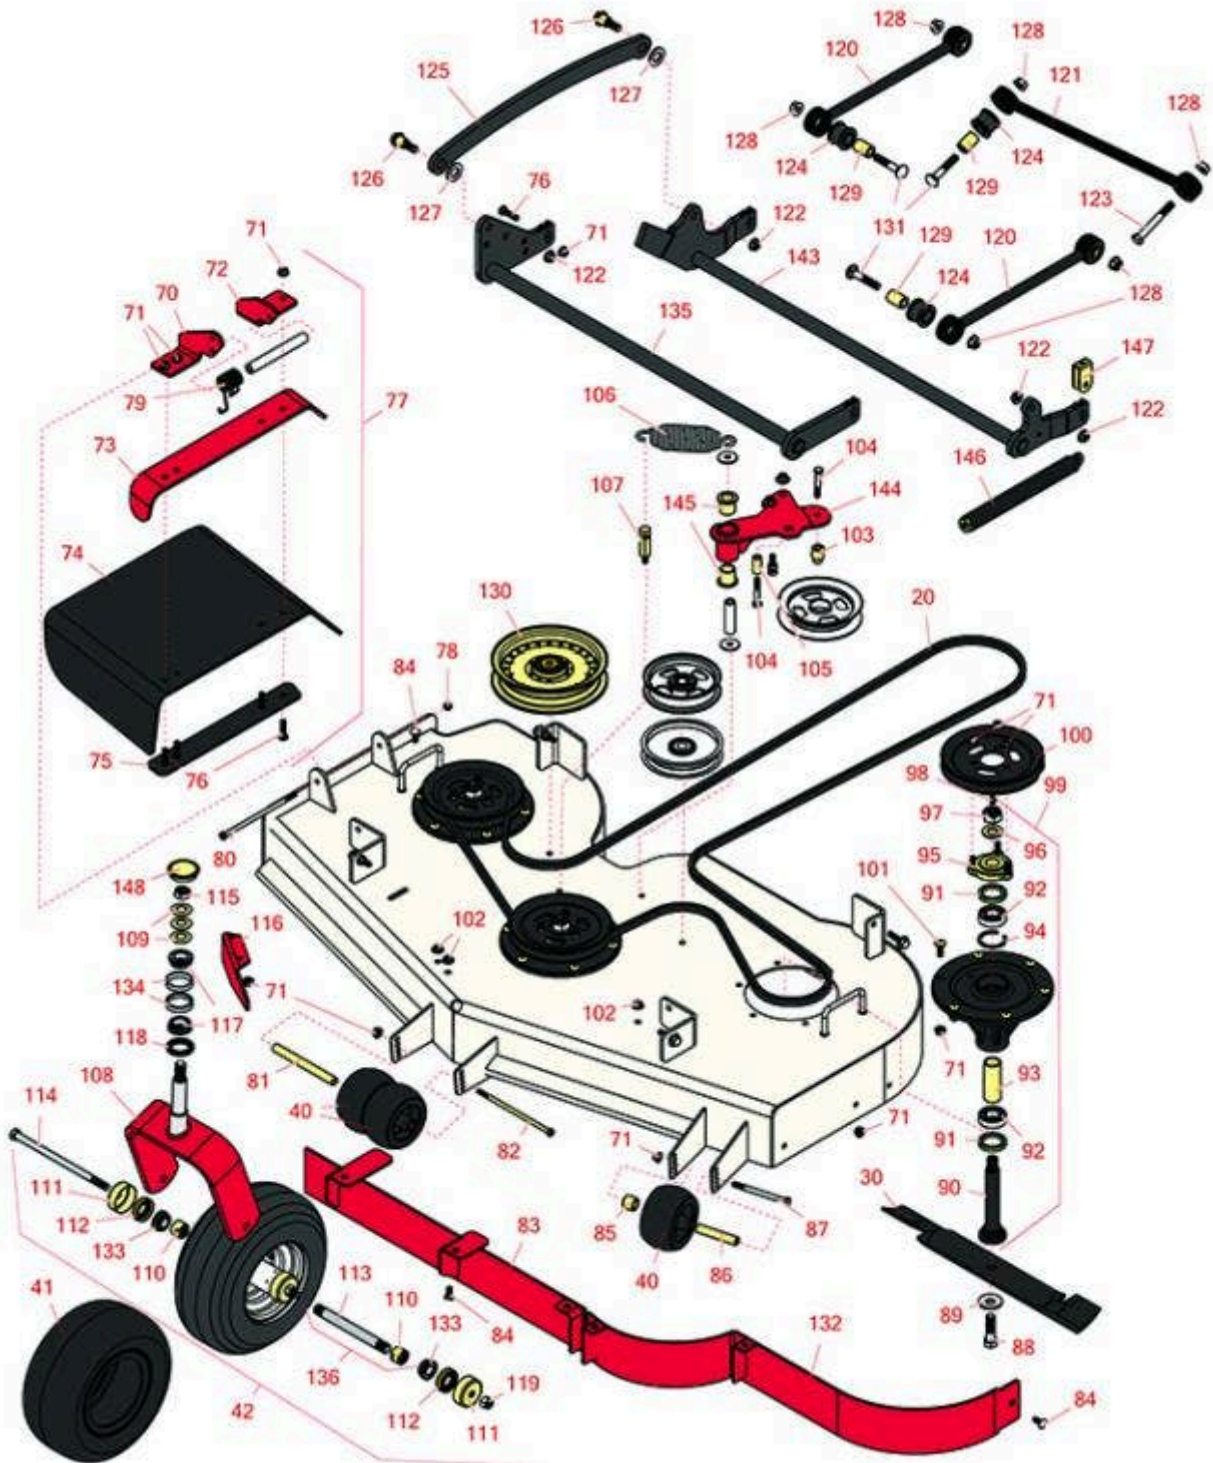

Replaces Toro Z Master Commerical 3000 Parts

Zero Turn Mower with 60in Deck - Model 74954
60in Side Discharge Deck

All original equipment manufacturers names and part numbers are used for identification purposes only, and we are in no way implying that our products are original equipment parts. Prices subject to change without notice.

Replaces Toro Z Master Commercial 3000 Parts

Zero Turn Mower with 60in Deck - Model 74954
60in Side Discharge Deck

Item No	R&R Part No.	OEM Part No.	Description	Qty Req	Order Quantity
Belts					
20	R114-5858	114-5858	Belt - V - Deck	1	
Blades					
30	R105-7716-03	105-7716-03	Mower Blade - 20.5 in Lo-Flow	3	
30	R108-1128	108-1128	Mower Blade Kit - 20.5 in Lo-Flow Set/6	1	
30	R105-7715-03	105-1115-03, 105-7715-03	Mower Blade - 20.5 in Mid-Flow	3	
30	R108-1123	108-1123	Mower Blade Kit - 20.5 in Mid-Flow Set/6	1	
30	R105-7718-03	105-7718-03	Mower Blade - 20.5 in High-Flow	3	
30	R108-1114	108-1114	Mower Blade Kit - 20.5 in High-Flow Set/6	1	
30	R105-7777-03	105-7777-03	Mower Blade - 20.5 in Recycler	3	
30	R110-0405	110-0405	Mower Blade Kit - 20.5 in Recycler Set/6	1	
30	R105-8777-03	105-8777-03	Mower Blade - 20.5 in Mulcher	3	
30	R108-1115	108-1115	Mower Blade Kit - 20.5 in Mulcher Set/6	1	
Tires					
40	R68-2730	1-603299, 68-2730	Wheel - Anti Scalp	4	
41	RCT5121861	1-523009, 126-5959	Tire - 13x6.50-6 Nhs (4 Ply) Carlisle Smooth	2	
42	R117-0361	117-0361	Wheel & Tire Assy 13x6.50-6 Pneumatic	2	
Other Parts Available					
70	R106-3253-01	106-3253-01	Plate-Hinge, Front	1	