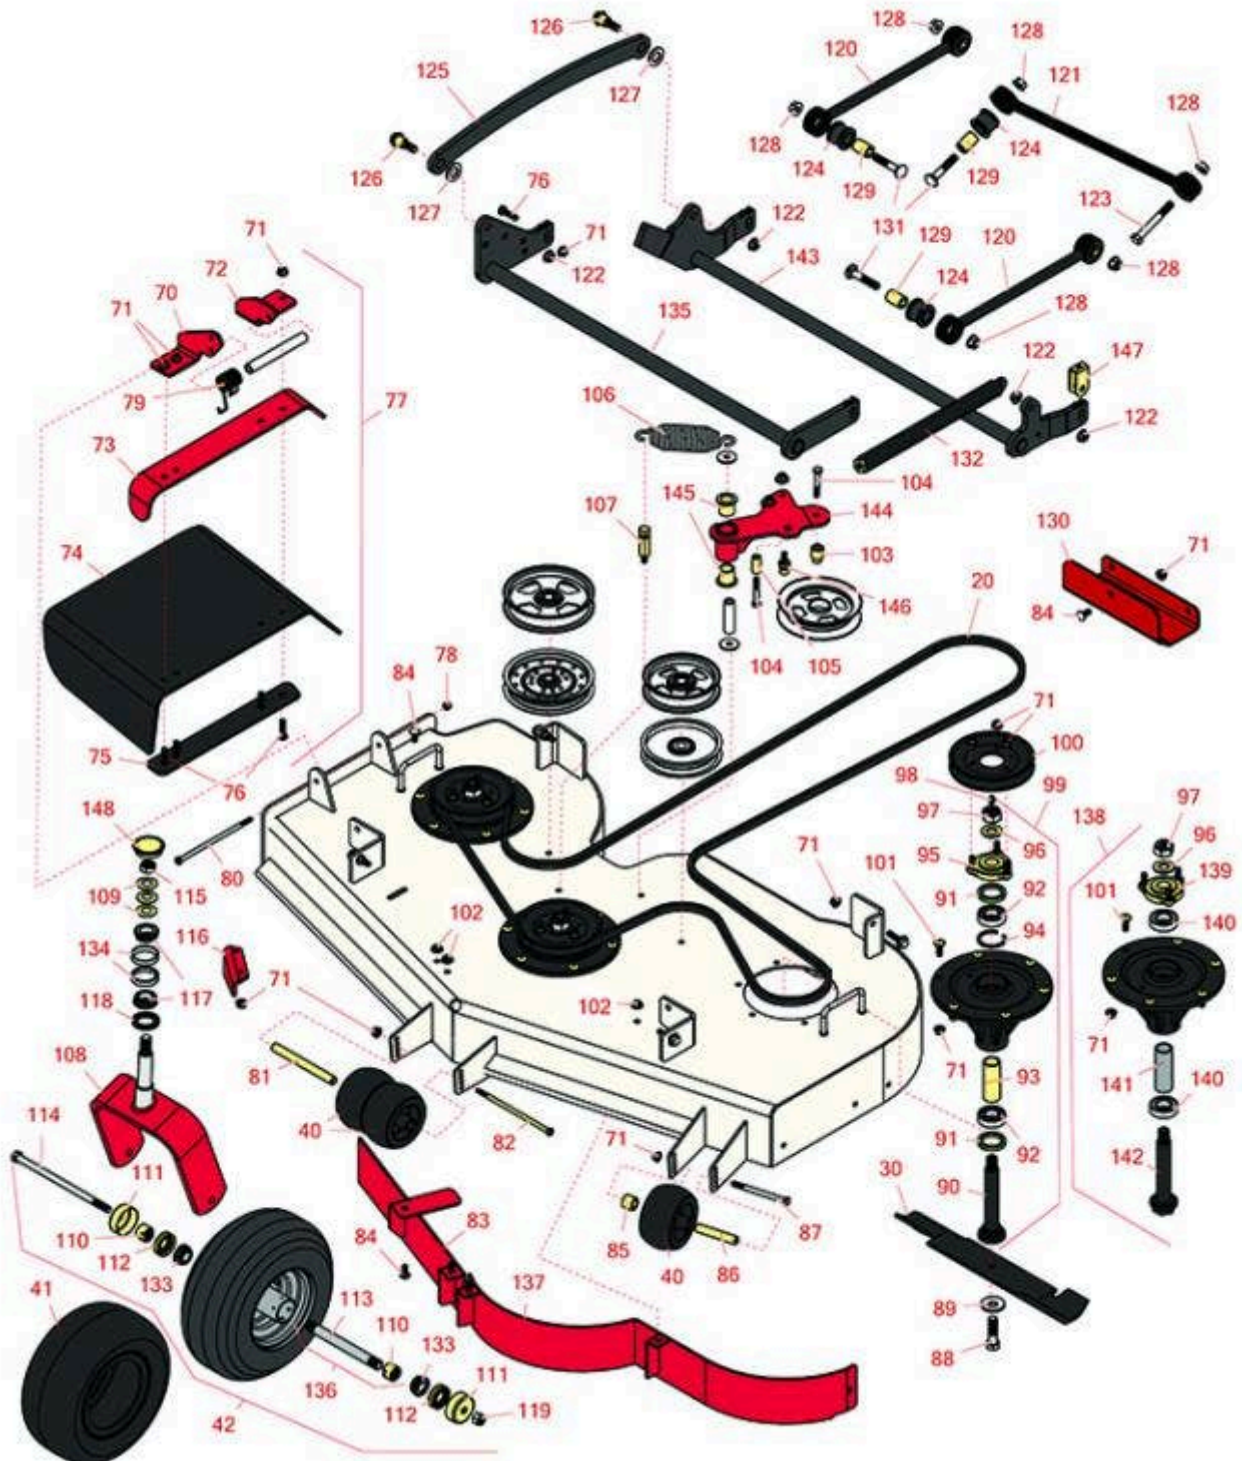

Replaces Toro Z Master Commerical 3000 Parts

Zero Turn Mower with 52in Deck - Model 74955
52in Side Discharge Deck

All original equipment manufacturers names and part numbers are used for identification purposes only, and we are in no way implying that our products are original equipment parts. Prices subject to change without notice.

Replaces Toro Z Master Commercial 3000 Parts

Zero Turn Mower with 52in Deck - Model 74955
52in Side Discharge Deck

Item No	R&R Part No.	OEM Part No.	Description	Qty Req	Order Quantity
Belts					
20	R115-7426	115-7426	Belt- V	1	
Blades					
30	R105-7781-03	105-7781-03	Mower Blade - 18 in High-Flow	3	
30	R108-1117	108-1117	Mower Blade Kit - 18 in High-Flow Set/6	1	
30	R105-7779-03	105-7779-03	Mower Blade - 18 in Recycler	3	
30	R110-0408	110-0408	Mower Blade Kit - 18 in Recycler Set/6	1	
Tires					
40	R68-2730	1-603299, 68-2730	Wheel - Anti Scalp	3	
41	RCT5121861	1-523009, 126-5959	Tire - 13x6.50-6 Nhs (4 Ply) Carlisle Smooth	2	
41	R127-9540	127-9540	Tire & Wheel - 13x6.50-6 Pneumatic	2	
Other Parts Available					
70	R106-3253-01	106-3253-01	Plate-Hinge, Front	1	
71	R104-8301	104-8301, 104-9301, 109-6658, 133-7570	Locknut - 3/8-16 Nylon Flanged	48	
72	R108-4059-01	108-4059-01	Plate-Hinge, Rear	1	
73	R106-3246-01	106-3246-01	Deflector	2	
74	R151416	108-5029, 110-0759, 151416	Deflector - Long	1	
75	R106-3248-03	106-3248-03	Strap - Discharge	1	