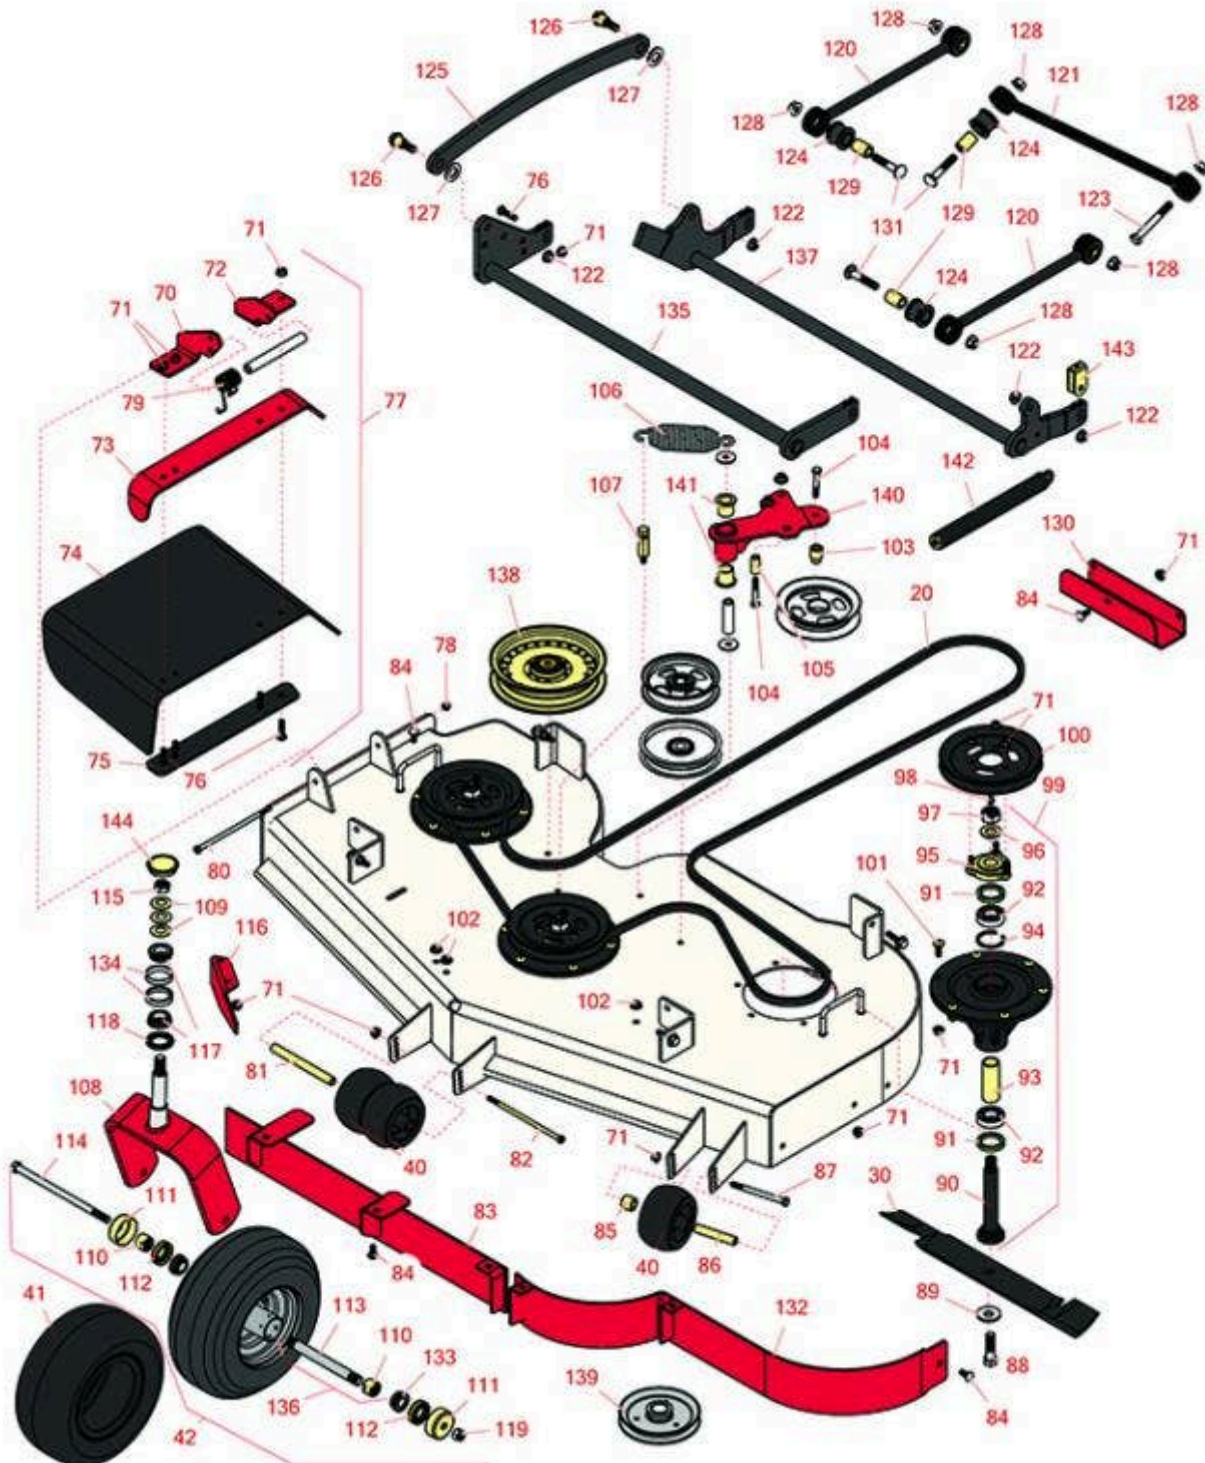

Replaces Toro Z Master Commerical 3000 Parts

Zero Turn Mower with 60in Deck - Model 74957
60in Side Discharge Deck

All original equipment manufacturers names and part numbers are used for identification purposes only, and we are in no way implying that our products are original equipment parts. Prices subject to change without notice.

Replaces Toro Z Master Commercial 3000 Parts

Zero Turn Mower with 60in Deck - Model 74957
60in Side Discharge Deck

Item No	R&R Part No.	OEM Part No.	Description	Qty Req	Order Quantity
Belts					
20	R114-5858	114-5858	Belt - V - Deck	1	
Blades					
30	R105-7716-03	105-7716-03	Mower Blade - 20.5 in Lo-Flow	3	
30	R108-1128	108-1128	Mower Blade Kit - 20.5 in Lo-Flow Set/6	1	
30	R105-7715-03	105-1115-03, 105-7715-03	Mower Blade - 20.5 in Mid-Flow	3	
30	R108-1123	108-1123	Mower Blade Kit - 20.5 in Mid-Flow Set/6	1	
30	R105-7718-03	105-7718-03	Mower Blade - 20.5 in High-Flow	3	
30	R108-1114	108-1114	Mower Blade Kit - 20.5 in High-Flow Set/6	1	
30	R105-7777-03	105-7777-03	Mower Blade - 20.5 in Recycler	3	
30	R110-0405	110-0405	Mower Blade Kit - 20.5 in Recycler Set/6	1	
30	R105-8777-03	105-8777-03	Mower Blade - 20.5 in Mulcher	3	
30	R108-1115	108-1115	Mower Blade Kit - 20.5 in Mulcher Set/6	1	
Tires					
40	R68-2730	1-603299, 68-2730	Wheel - Anti Scalp	4	
41	RCT5121861	1-523009, 126-5959	Tire - 13x6.50-6 Nhs (4 Ply) Carlisle Smooth	2	
42	R127-9540	127-9540	Tire & Wheel - 13x6.50-6 Pneumatic	2	
Other Parts Available					
70	R106-3253-01	106-3253-01	Plate-Hinge, Front	1	