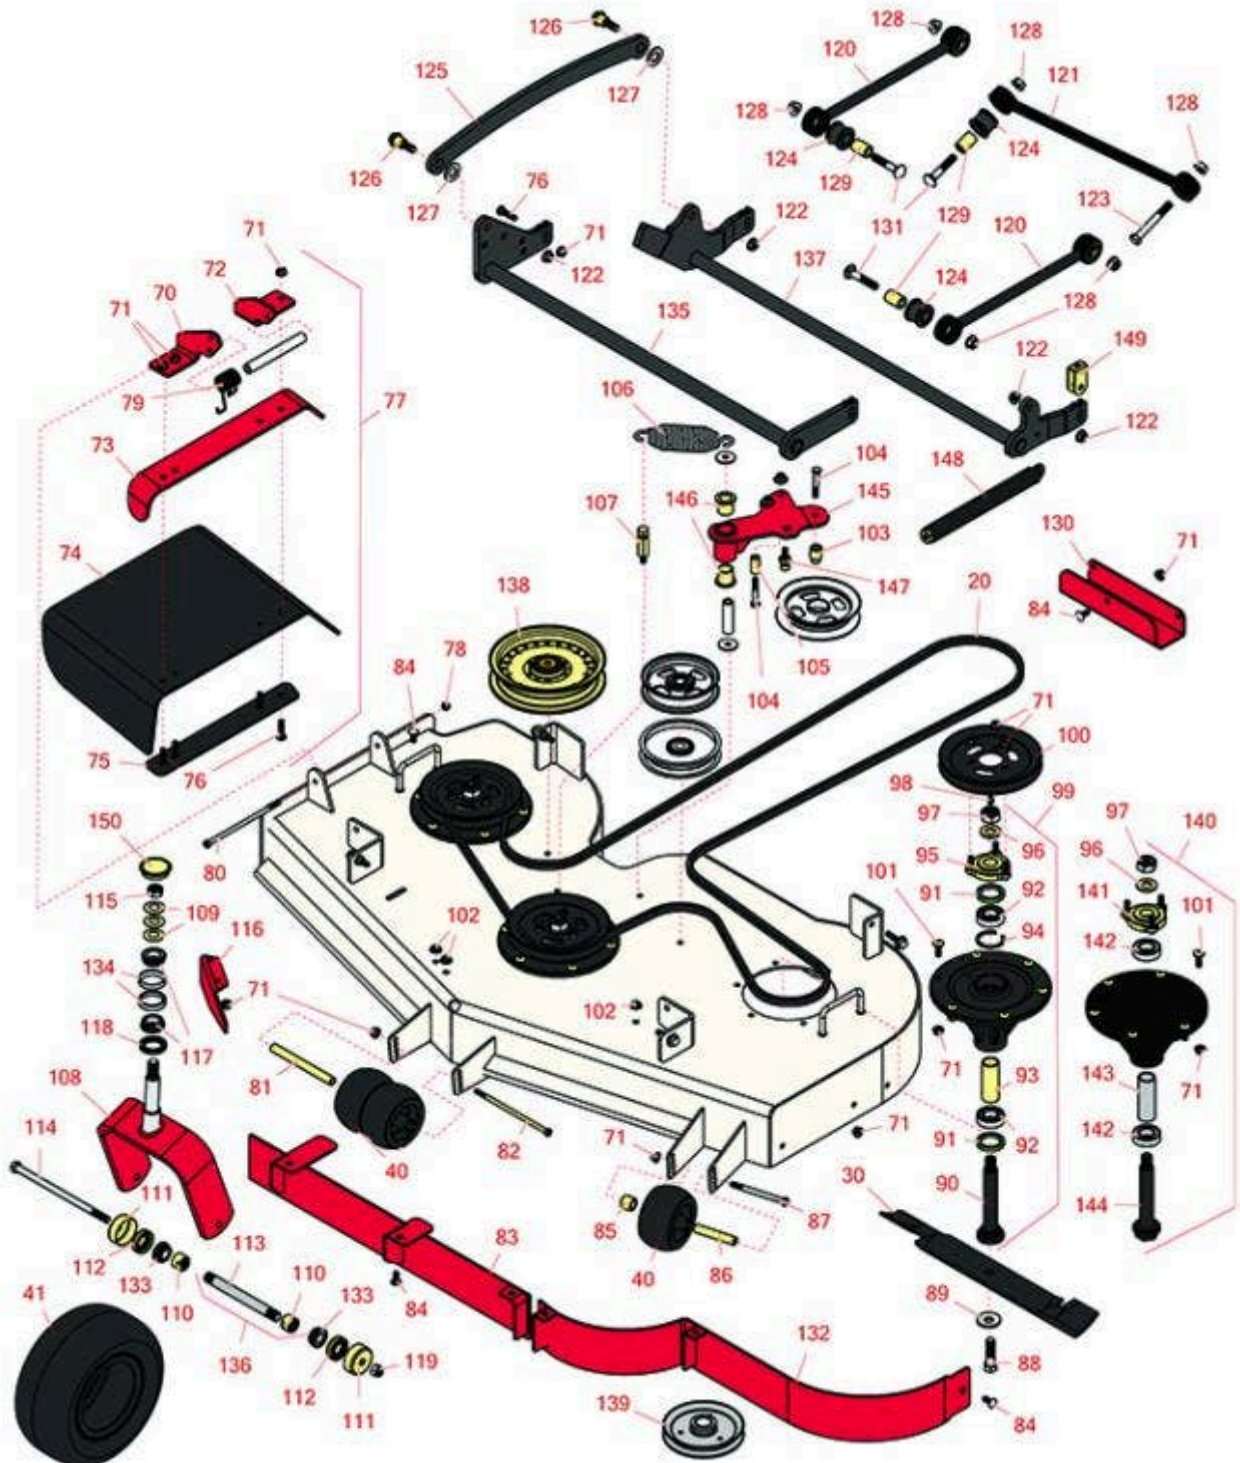

# Replaces Toro Z Master Commerical 3000 Parts

Zero Turn Mower with 60in Deck - Model 74958  
60in Side Discharge Deck

All original equipment manufacturers names and part numbers are used for identification purposes only, and we are in no way implying that our products are original equipment parts. Prices subject to change without notice.