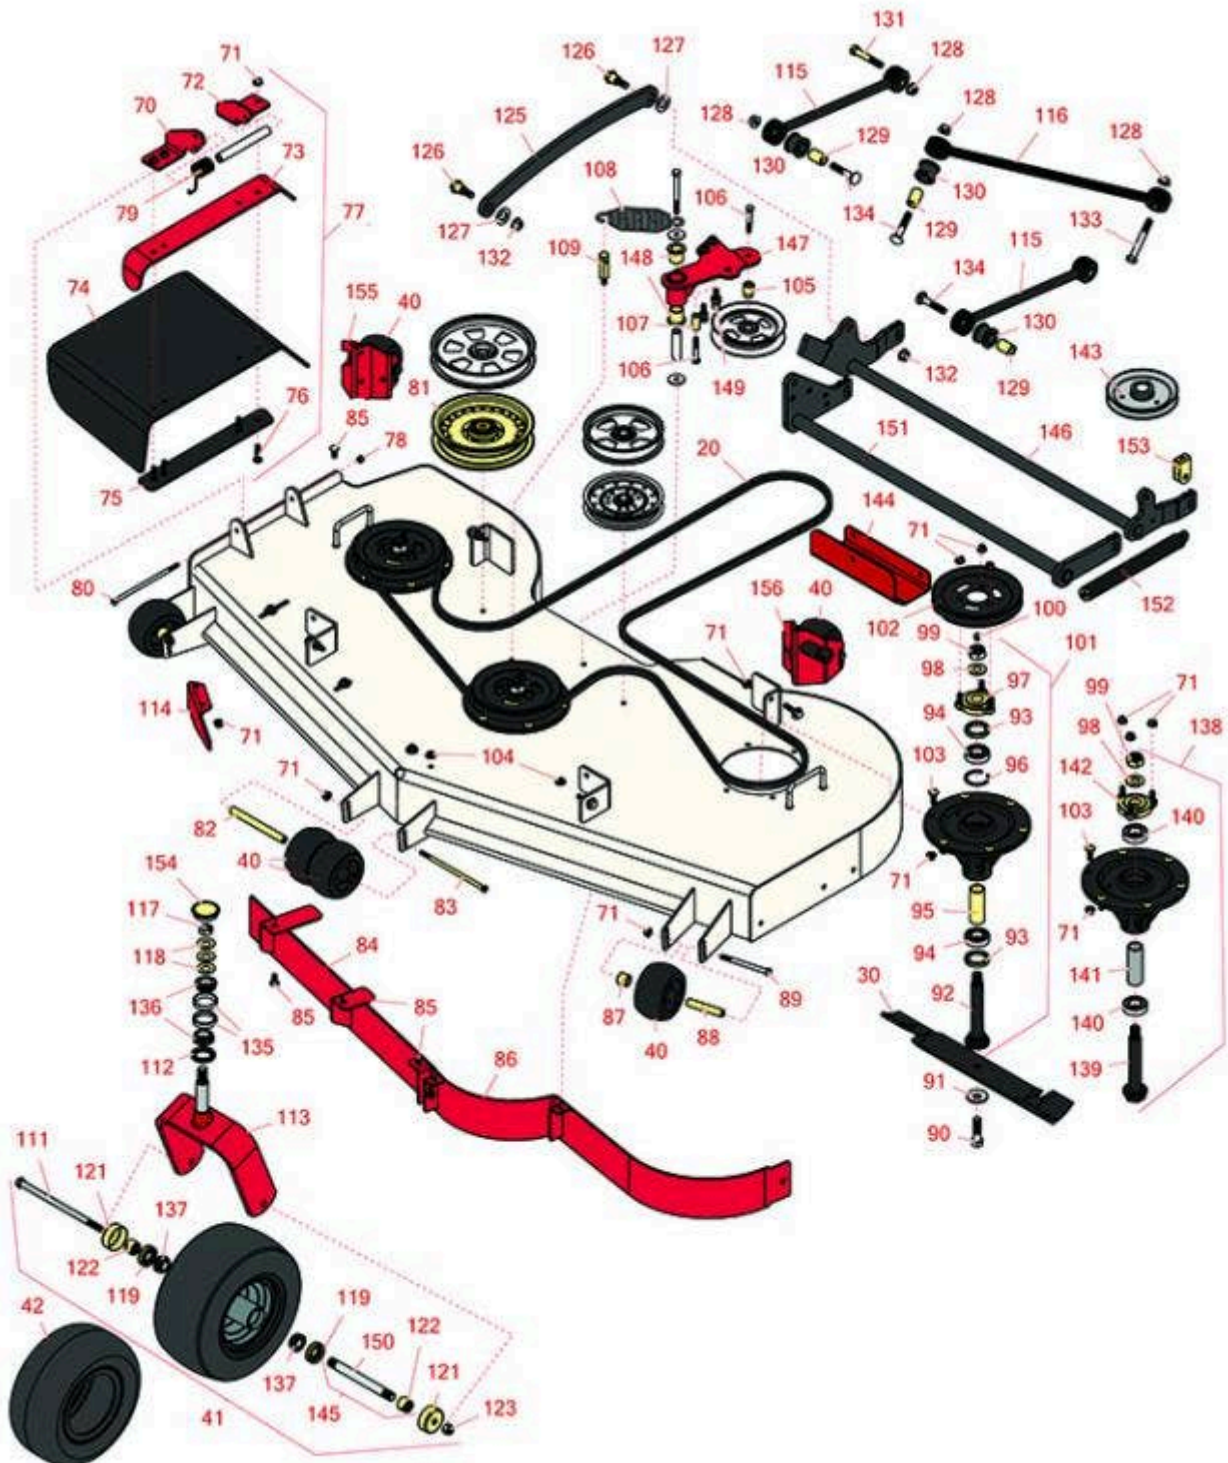

# Replaces Toro Z Master Commerical 3000 Parts

Zero Turn Mower with 72in Deck - Models 74959  
72in Side Discharge Deck

All original equipment manufacturers names and part numbers are used for identification purposes only, and we are in no way implying that our products are original equipment parts. Prices subject to change without notice.

# Replaces Toro Z Master Commercial 3000 Parts

Zero Turn Mower with 72in Deck - Models 74959  
72in Side Discharge Deck

Item No	R&R Part No.	OEM Part No.	Description	Qty Req	Order Quantity
<b>Belts</b>					
20	<b>R114-5859</b>	114-5859	Belt- V	1	
<b>Rotary Blades</b>					
30	<b>R105-7711-03</b>	105-7711-03, 105-7778-03	Mower Blade - 24.5 in Mid-Flow	3	
30	<b>R110-0404</b>	110-0404	Mower Blade Kit - 24.5 in Mid-Flow Set/6	3	
30	<b>R105-7784-03</b>	105-7784-03	Mower Blade - 24.5 in High-Flow	3	
30	<b>R108-1120</b>	108-1120	Mower Blade Kit - 24.5 in High-Flow Set/6	3	
30	<b>R105-7719-03</b>	105-7719-03	Mower Blade - 24.5 in Mulcher w/Hard Facing	3	
30	<b>R108-1126</b>	108-1126	Mower Blade Kit - 24.5 in Mulcher w/Hard Facing Set/6	3	
30	<b>R105-7778-03</b>	105-7711-03, 105-7719-03, 105-7778-03	Mower Blade - 24.5 in Recycler w/Hard Facing	3	
30	<b>R110-0411</b>	110-0411	Mower Blade Kit - 24.5 in Recycler w/Hard Facing Set/6	3	
30	<b>R105-7712-03</b>	105-7712-03	Mower Blade - Low Flow 24.5 in	3	
30	<b>R110-0410</b>	110-0410	Mower Blade Kit - 24.5 in Low-Flow Set/6	3	
<b>Tires</b>					
40	<b>R68-2730</b>	1-603299, 68-2730	Wheel - Anti Scalp	6	
41	<b>R127-9540</b>	127-9540	Tire & Wheel - 13x6.50-6 Pneumatic	2	
42	<b>RCT5121861</b>	1-523009, 126-5959	Tire - 13x6.50-6 Nhs (4 Ply) Carlisle Smooth	1	
<b>Other Parts Available</b>					
70	<b>R106-3253-01</b>	106-3253-01	Plate-Hinge, Front	1	