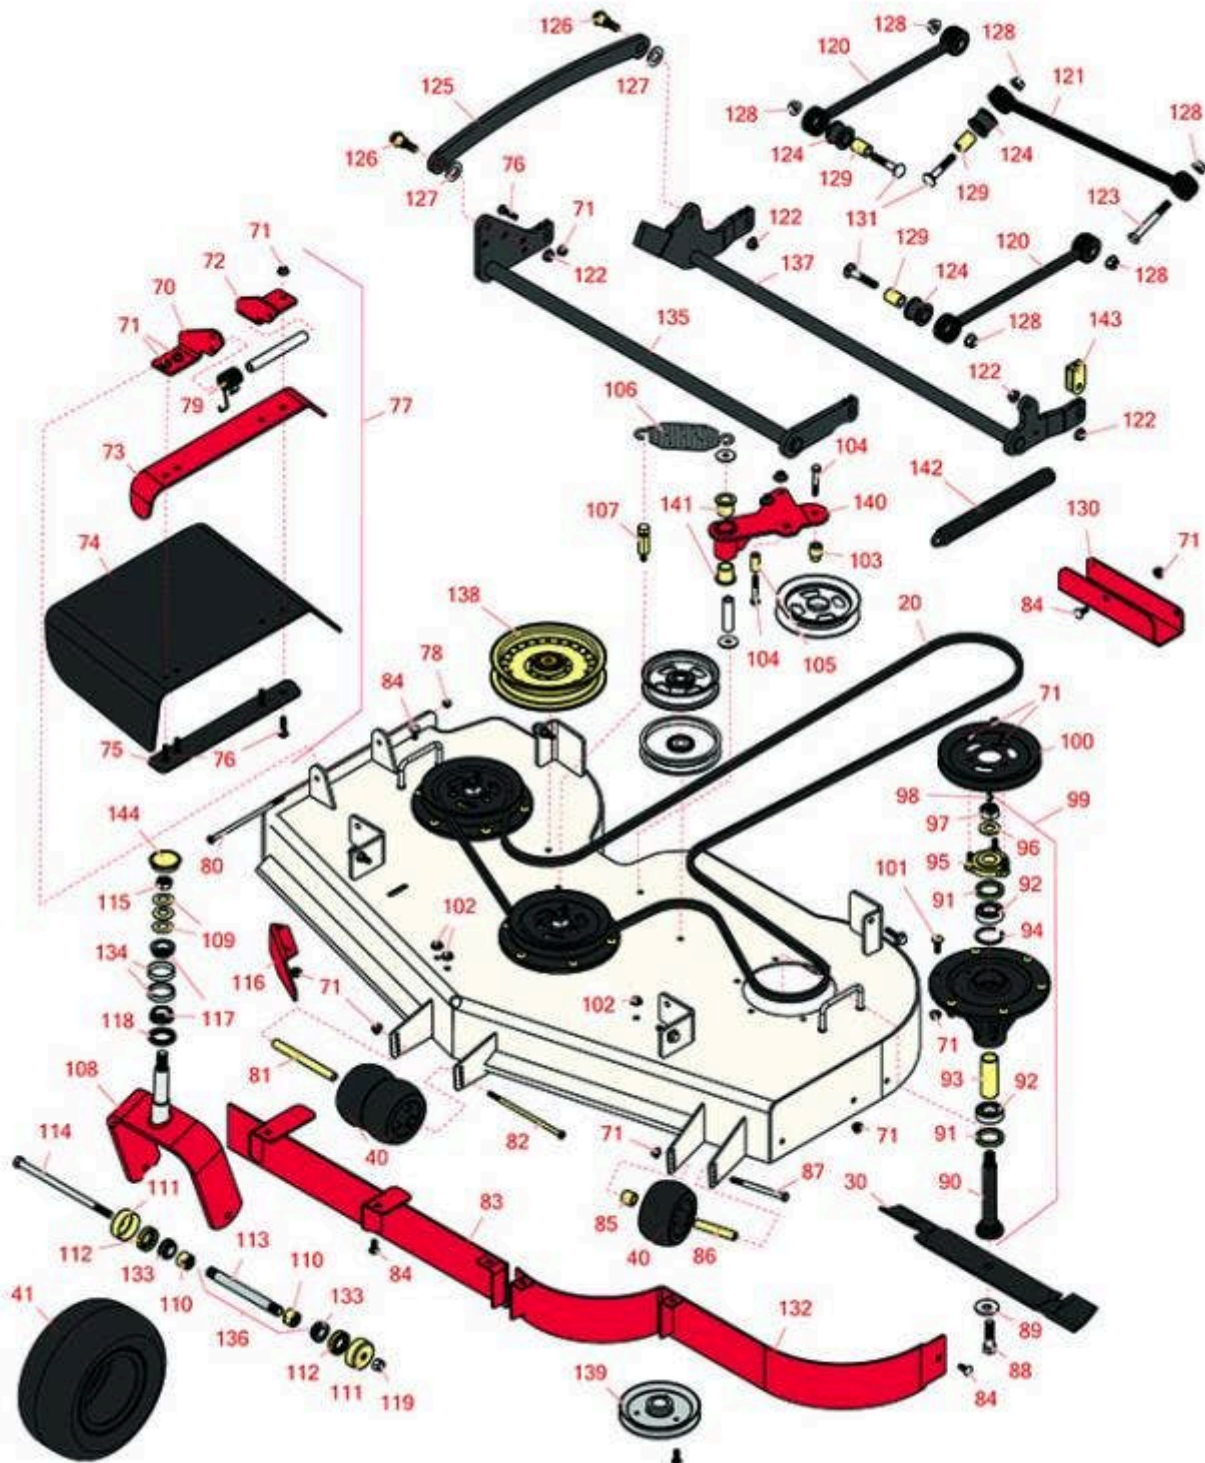

Replaces Toro Z Master Commerical 3000 Parts

Zero Turn Mower with 60in Deck - Model 74996
60in Side Discharge Deck

All original equipment manufacturers names and part numbers are used for identification purposes only, and we are in no way implying that our products are original equipment parts. Prices subject to change without notice.

Replaces Toro Z Master Commercial 3000 Parts

Zero Turn Mower with 60in Deck - Model 74996
60in Side Discharge Deck

Item No	R&R Part No.	OEM Part No.	Description	Qty Req	Order Quantity
Belts					
20	R114-5858	114-5858	Belt - V - Deck	1	
Blades					
30	R105-7716-03	105-7716-03	Mower Blade - 20.5 in Lo-Flow	3	
30	R108-1128	108-1128	Mower Blade Kit - 20.5 in Lo-Flow Set/6	3	
30	R105-7715-03	105-1115-03, 105-7715-03	Mower Blade - 20.5 in Mid-Flow	3	
30	R108-1123	108-1123	Mower Blade Kit - 20.5 in Mid-Flow Set/6	3	
30	R105-7718-03	105-7718-03	Mower Blade - 20.5 in High-Flow	3	
30	R108-1114	108-1114	Mower Blade Kit - 20.5 in High-Flow Set/6	3	
30	R105-7777-03	105-7777-03	Mower Blade - 20.5 in Recycler	3	
30	R110-0405	110-0405	Mower Blade Kit - 20.5 in Recycler Set/6	3	
30	R105-8777-03	105-8777-03	Mower Blade - 20.5 in Mulcher	3	
30	R108-1115	108-1115	Mower Blade Kit - 20.5 in Mulcher Set/6	3	
Tires					
40	R68-2730	1-603299, 68-2730	Wheel - Anti Scalp	4	
41	RCT5121861	1-523009, 126-5959	Tire - 13x6.50-6 Nhs (4 Ply) Carlisle Smooth	2	
41	R127-9540	127-9540	Tire & Wheel - 13x6.50-6 Pneumatic	2	
Other Parts Available					
70	R106-3253-01	106-3253-01	Plate-Hinge, Front	1	