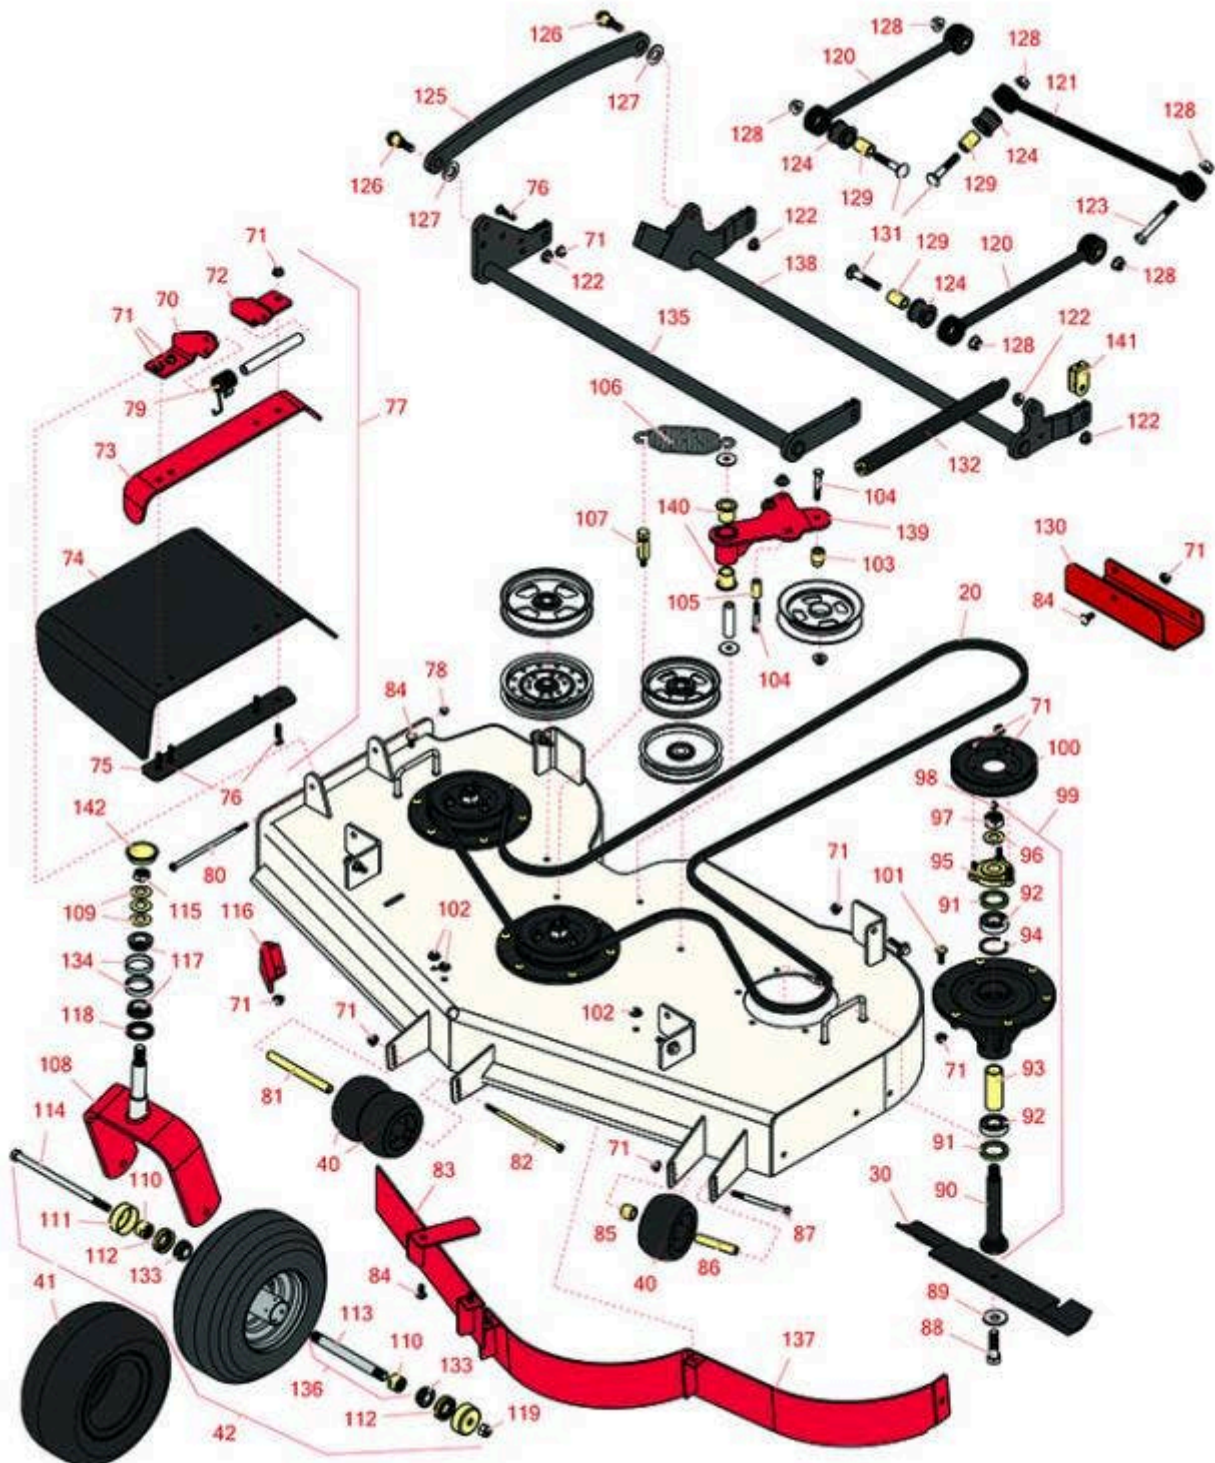

Replaces Toro Z Master Commerical 3000 Parts

Zero Turn Mower with 52in Deck - Model 78953
52in Deck Parts

All original equipment manufacturers names and part numbers are used for identification purposes only, and we are in no way implying that our products are original equipment parts. Prices subject to change without notice.

Replaces Toro Z Master Commercial 3000 Parts

Zero Turn Mower with 52in Deck - Model 78953
52in Deck Parts

Item No	R&R Part No.	OEM Part No.	Description	Qty Req	Order Quantity
Belts					
20	R115-7426	115-7426	Belt- V	1	
Blades					
30	R105-7781-03	105-7781-03	Mower Blade - 18 in High-Flow	3	
30	R108-1117	108-1117	Mower Blade Kit - 18 in High-Flow Set/6	1	
30	R105-7779-03	105-7779-03	Mower Blade - 18 in Recycler	3	
30	R110-0408	110-0408	Mower Blade Kit - 18 in Recycler Set/6	1	
Tires					
40	R68-2730	1-603299, 68-2730	Wheel - Anti Scalp	3	
41	RCT5121861	1-523009, 126-5959	Tire - 13x6.50-6 Nhs (4 Ply) Carlisle Smooth	2	
41	R127-9540	127-9540	Tire & Wheel - 13x6.50-6 Pneumatic	2	
Other Parts Available					
70	R106-3253-01	106-3253-01	Plate-Hinge, Front	1	
71	R104-8301	104-8301, 104-9301, 109-6658, 133-7570	Locknut - 3/8-16 Nylon Flanged	48	
72	R108-4059-01	108-4059-01	Plate-Hinge, Rear	1	
73	R106-3246-01	106-3246-01	Deflector	1	
74	R151416	108-5029, 110-0759, 151416	Deflector - Long	1	
75	R106-3248-03	106-3248-03	Strap - Discharge	1	