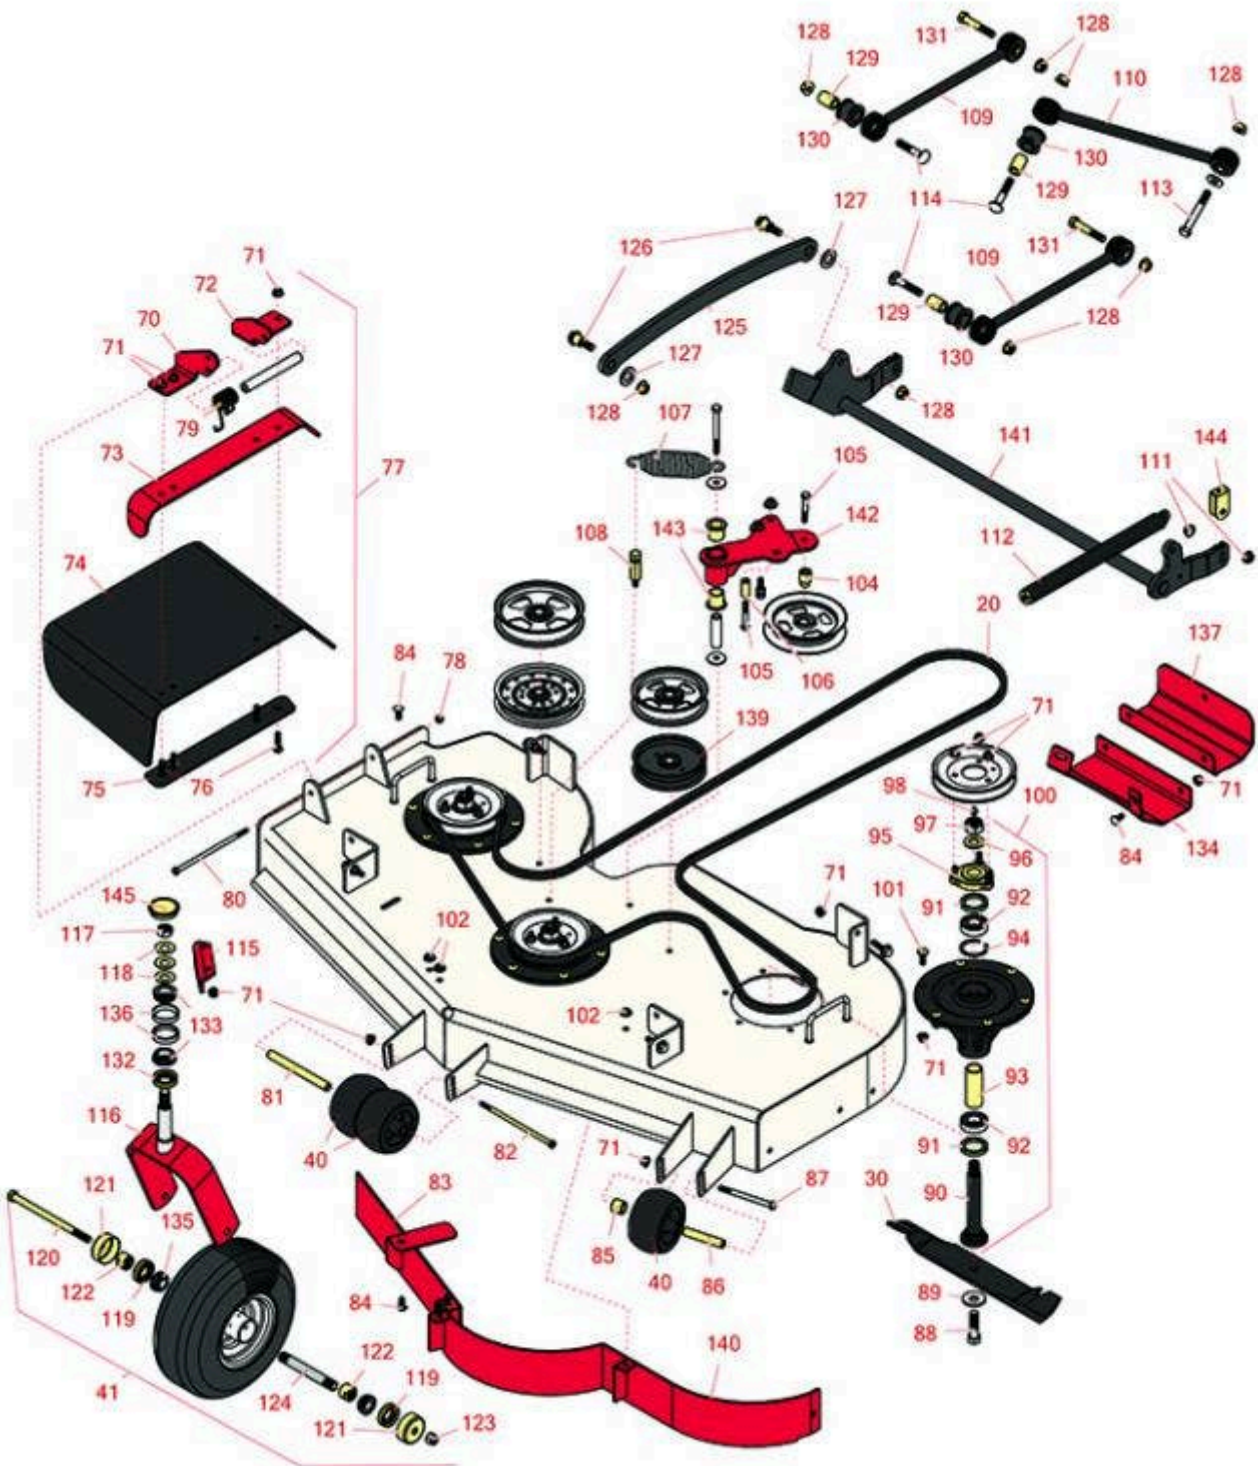

Replaces Toro Z Master Professional 5000 Parts

Zero Turn Mower with 48in deck - Model 74901
48in Side Discharge Deck

All original equipment manufacturers names and part numbers are used for identification purposes only, and we are in no way implying that our products are original equipment parts. Prices subject to change without notice.

Replaces Toro Z Master Professional 5000 Parts

Zero Turn Mower with 48in deck - Model 74901
48in Side Discharge Deck

Item No	R&R Part No.	OEM Part No.	Description	Qty Req	Order Quantity
Belts					
20	R115-7407	115-7407	Belt- V	1	
Rotary Blades					
30	R107-3192-03	107-3192-03	Mower Blade - 16.5 in High-Flow	3	
30	R110-0414	110-0414	Mower Blade Kit - 16.5 in High-Flow Set/6	1	
Wheels					
40	R68-2730	1-603299, 68-2730	Wheel - Anti Scalp	3	
41	R109-9126	109-9126	Tire & Wheel - 13x5.00-6 - White	2	
41	R127-9531	127-9531	Tire & Wheel - 13x5.00-6 - Grey	2	
Other Parts Available					
70	R106-3253-01	106-3253-01	Plate-Hinge, Front	1	
<i>Tech Note: (2012-2019)-312000001-404320000:</i>					
71	R104-8301	104-8301, 104-9301, 109-6658, 133-7570	Locknut - 3/8-16 Nylon Flanged	33	
<i>Tech Note: (2012-2019)-312000001-404320000:</i>					
72	R108-4059-01	108-4059-01	Plate-Hinge, Rear	1	
<i>Tech Note: (2012-2019)-312000001-404320000:</i>					
73	R106-3246-01	106-3246-01	Deflector	1	
<i>Tech Note: (2012-2019)-312000001-404320000:</i>					
74	R151416	108-5029, 110-0759, 151416	Deflector - Long	1	