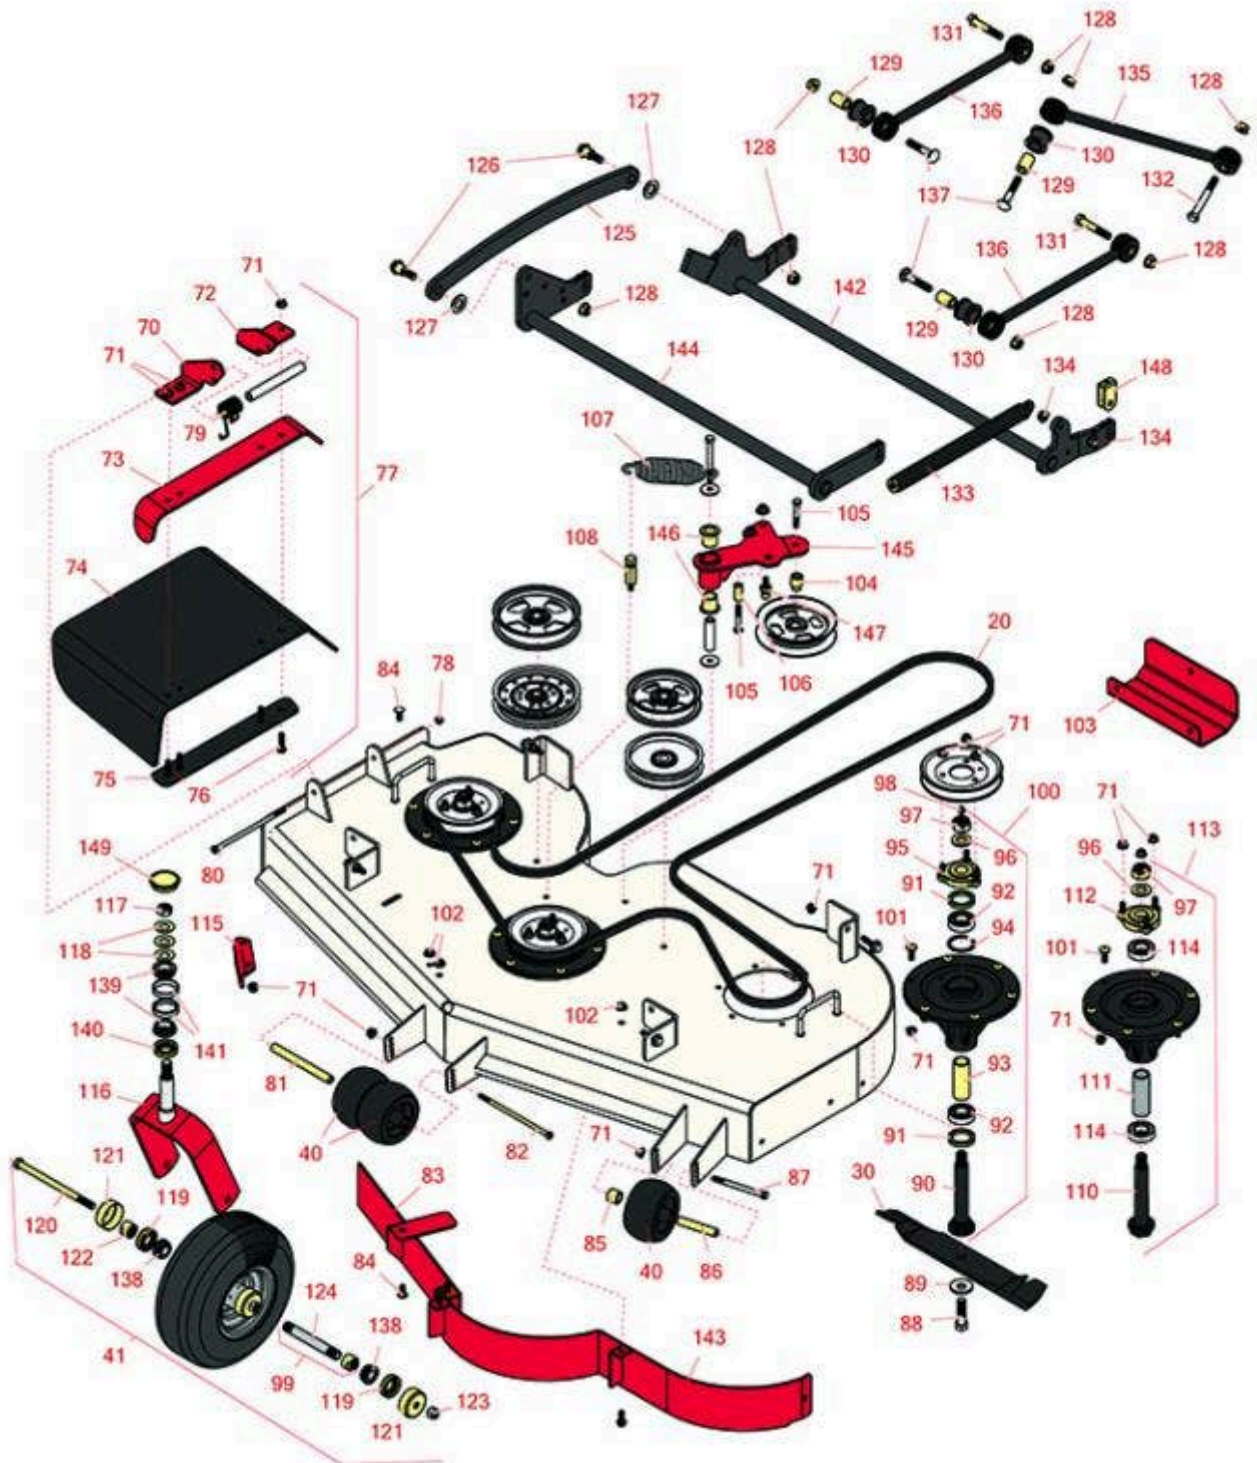

Replaces Toro Z Master Professional 5000 Parts

Zero Turn Mower with 48in deck - Model 74904
48in Side Discharge Deck

All original equipment manufacturers names and part numbers are used for identification purposes only, and we are in no way implying that our products are original equipment parts. Prices subject to change without notice.

Replaces Toro Z Master Professional 5000 Parts

Zero Turn Mower with 48in deck - Model 74904
48in Side Discharge Deck

Item No	R&R Part No.	OEM Part No.	Description	Qty Req	Order Quantity
Belts					
20	R115-7407	115-7407	Belt- V	1	
Rotary Blades					
30	R107-3192-03	107-3192-03	Mower Blade - 16.5 in High-Flow	3	
30	R110-0414	110-0414	Mower Blade Kit - 16.5 in High-Flow Set/6	1	
Wheels					
40	R68-2730	1-603299, 68-2730	Wheel - Anti Scalp	3	
41	R127-9531	127-9531	Tire & Wheel - 13x5.00-6 - Grey	2	
Other Parts Available					
70	R106-3253-01	106-3253-01	Plate-Hinge, Front	1	
71	R104-8301	104-8301, 104-9301, 109-6658, 133-7570	Locknut - 3/8-16 Nylon Flanged	44	
72	R108-4059-01	108-4059-01	Plate-Hinge, Rear	1	
73	R106-3246-01	106-3246-01	Deflector	1	
74	R151416	108-5029, 110-0759, 151416	Deflector - Long	1	
75	R106-3248-03	106-3248-03	Strap - Discharge	1	
76	R3231-4	01-157-0440, 01-173-0612, 3231-4	Bolt - Carriage 3/8-16 x 1-1/2	4	
77	R108-2792	108-2792	Rubber Deflector Assy	1	
78	R3296-47	3296-47	Locknut - 5/16-18 Jam Nyloc	1	