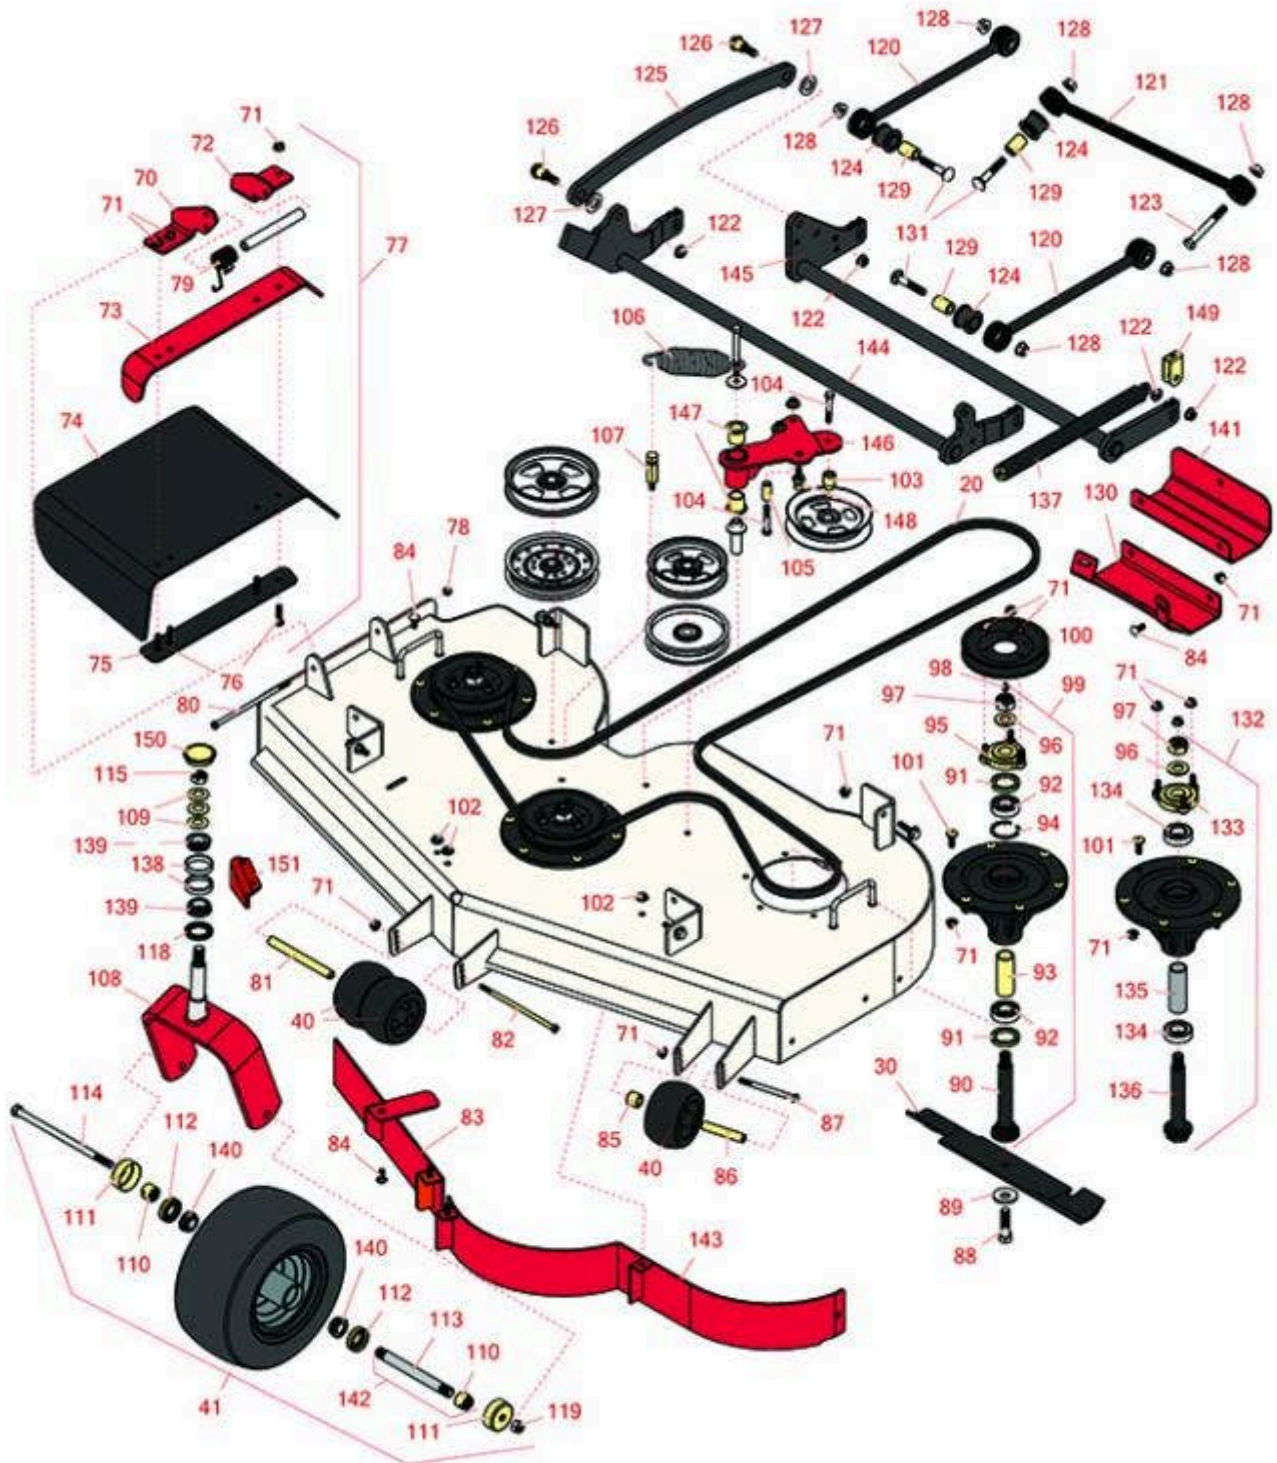

# Replaces Toro Z Master Professional 5000 Parts

Zero Turn Mower with 52in deck - Model 74906  
52in Side Discharge Deck

All original equipment manufacturers names and part numbers are used for identification purposes only, and we are in no way implying that our products are original equipment parts. Prices subject to change without notice.

# Replaces Toro Z Master Professional 5000 Parts

Zero Turn Mower with 52in deck - Model 74906  
52in Side Discharge Deck

Item No	R&R Part No.	OEM Part No.	Description	Qty Req	Order Quantity
<b>Belts</b>					
20	<b>R115-7426</b>	115-7426	Belt- V	1	
<b>Rotary Blades</b>					
30	<b>R105-7781-03</b>	105-7781-03	Mower Blade - 18 in High-Flow	3	
30	<b>R108-1117</b>	108-1117	Mower Blade Kit - 18 in High-Flow Set/6	1	
30	<b>R105-7779-03</b>	105-7779-03	Mower Blade - 18 in Recycler	3	
30	<b>R110-0408</b>	110-0408	Mower Blade Kit - 18 in Recycler Set/6	1	
<b>Wheels</b>					
40	<b>R68-2730</b>	1-603299, 68-2730	Wheel - Anti Scalp	3	
41	<b>R127-9528</b>	127-9528	Tire & Wheel - 13x6:50-6 Smooth Semi Pneumatic	2	
41	<b>R109-9127</b>	109-9125, 109-9127	Tire & Wheel - 13x6.50-6 Flat Free	2	
<b>Other Parts Available</b>					
70	<b>R106-3253-01</b>	106-3253-01	Plate-Hinge, Front	1	
71	<b>R104-8301</b>	104-8301, 104-9301, 109-6658, 133-7570	Locknut - 3/8-16 Nylon Flanged	44	
72	<b>R108-4059-01</b>	108-4059-01	Plate-Hinge, Rear	1	
73	<b>R106-3246-01</b>	106-3246-01	Deflector	1	
74	<b>R151416</b>	108-5029, 110-0759, 151416	Deflector - Long	1	
75	<b>R106-3248-03</b>	106-3248-03	Strap - Discharge	1	