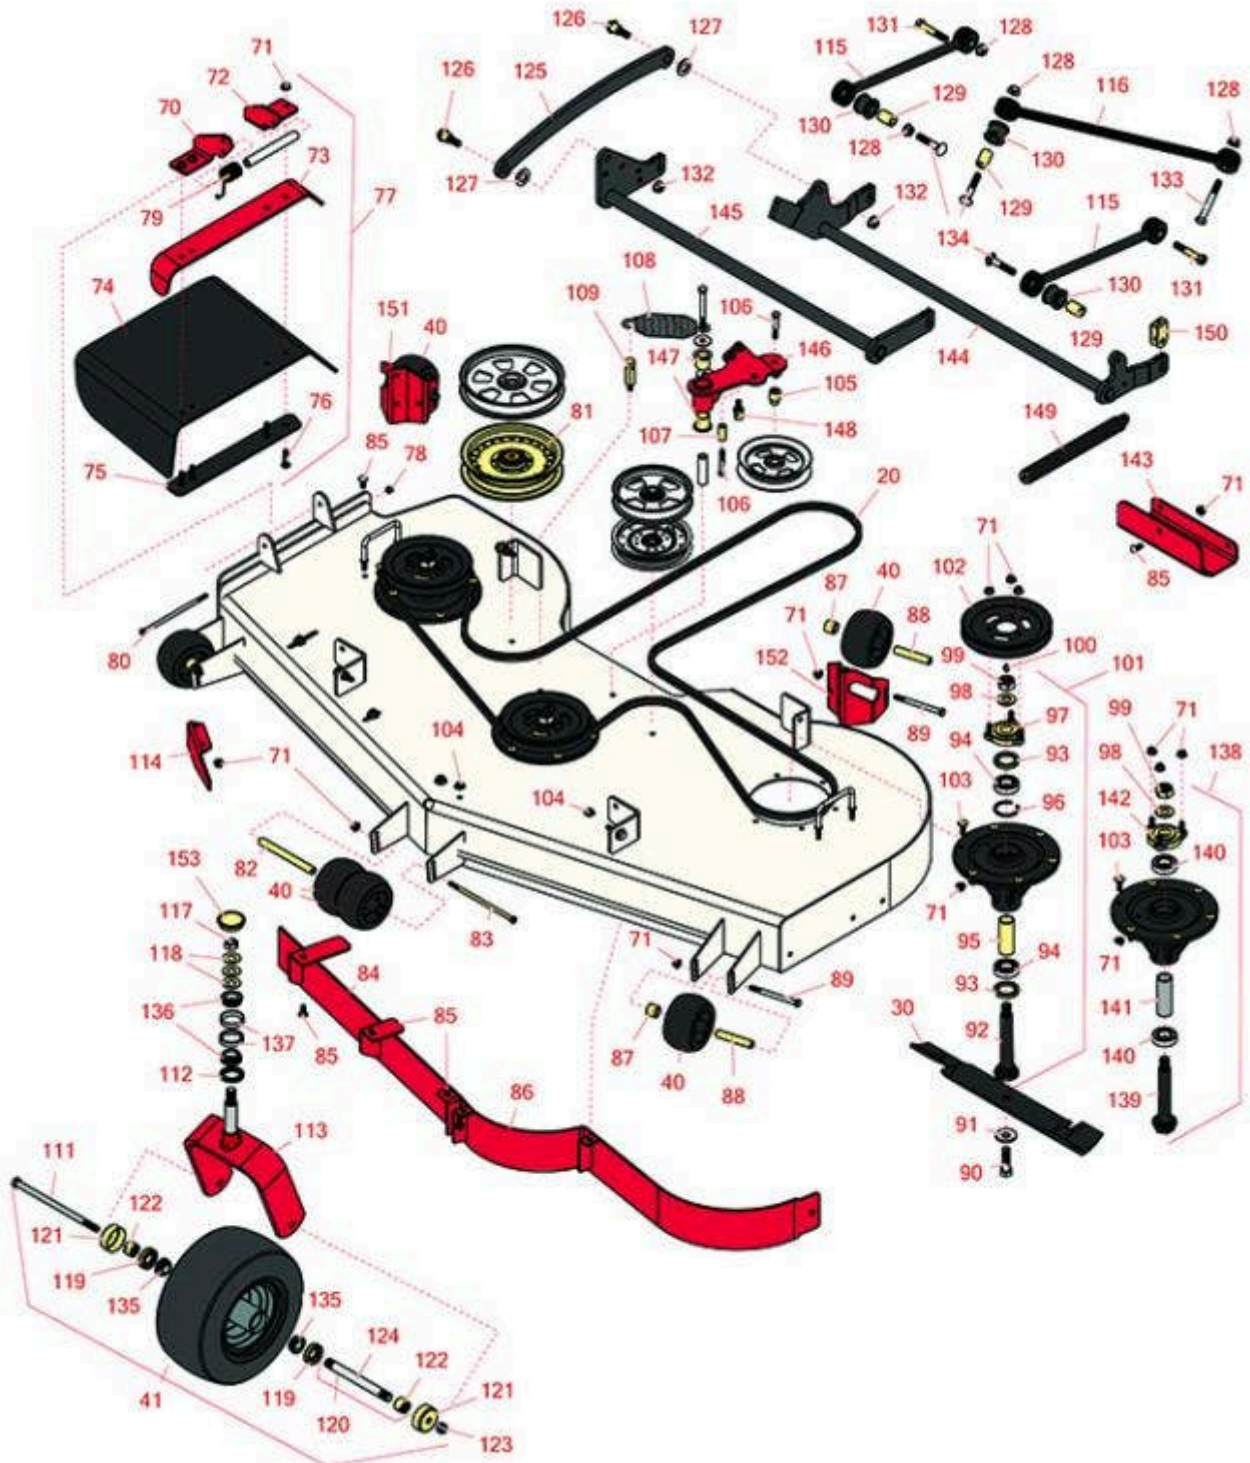

Replaces Toro Z Master Professional 5000 Parts

Zero Turn Mower with 72in deck - Model 74918
72in Side Discharge Deck

All original equipment manufacturers names and part numbers are used for identification purposes only, and we are in no way implying that our products are original equipment parts. Prices subject to change without notice.

Replaces Toro Z Master Professional 5000 Parts

Zero Turn Mower with 72in deck - Model 74918
72in Side Discharge Deck

Item No	R&R Part No.	OEM Part No.	Description	Qty Req	Order Quantity
Belts					
20	R114-5859	114-5859	Belt- V	1	
Rotary Blades					
30	R105-7712-03	105-7712-03	Mower Blade - Low Flow 24.5 in	0	
30	R110-0410	110-0410	Mower Blade Kit - 24.5 in Low-Flow Set/6	1	
30	R105-7711-03	105-7711-03, 105-7778-03	Mower Blade - 24.5 in Mid-Flow	3	
30	R110-0404	110-0404	Mower Blade Kit - 24.5 in Mid-Flow Set/6	1	
30	R105-7784-03	105-7784-03	Mower Blade - 24.5 in High-Flow	3	
30	R108-1120	108-1120	Mower Blade Kit - 24.5 in High-Flow Set/6	1	
30	R105-7719-03	105-7719-03	Mower Blade - 24.5 in Mulcher w/Hard Facing	3	
30	R108-1126	108-1126	Mower Blade Kit - 24.5 in Mulcher w/Hard Facing Set/6	1	
30	R105-7778-03	105-7711-03, 105-7719-03, 105-7778-03	Mower Blade - 24.5 in Recycler w/Hard Facing	3	
30	R110-0411	110-0411	Mower Blade Kit - 24.5 in Recycler w/Hard Facing Set/6	1	
Wheels					
40	R68-2730	1-603299, 68-2730	Wheel - Anti Scalp	6	
41	R127-9528	127-9528	Tire & Wheel - 13x6:50-6 Smooth Semi Pneumatic	2	
Other Parts Available					
70	R106-3253-01	106-3253-01	Plate-Hinge, Front	1	
71	R104-8301	104-8301, 104-9301, 109-6658, 133-7570	Locknut - 3/8-16 Nylon Flanged	42	