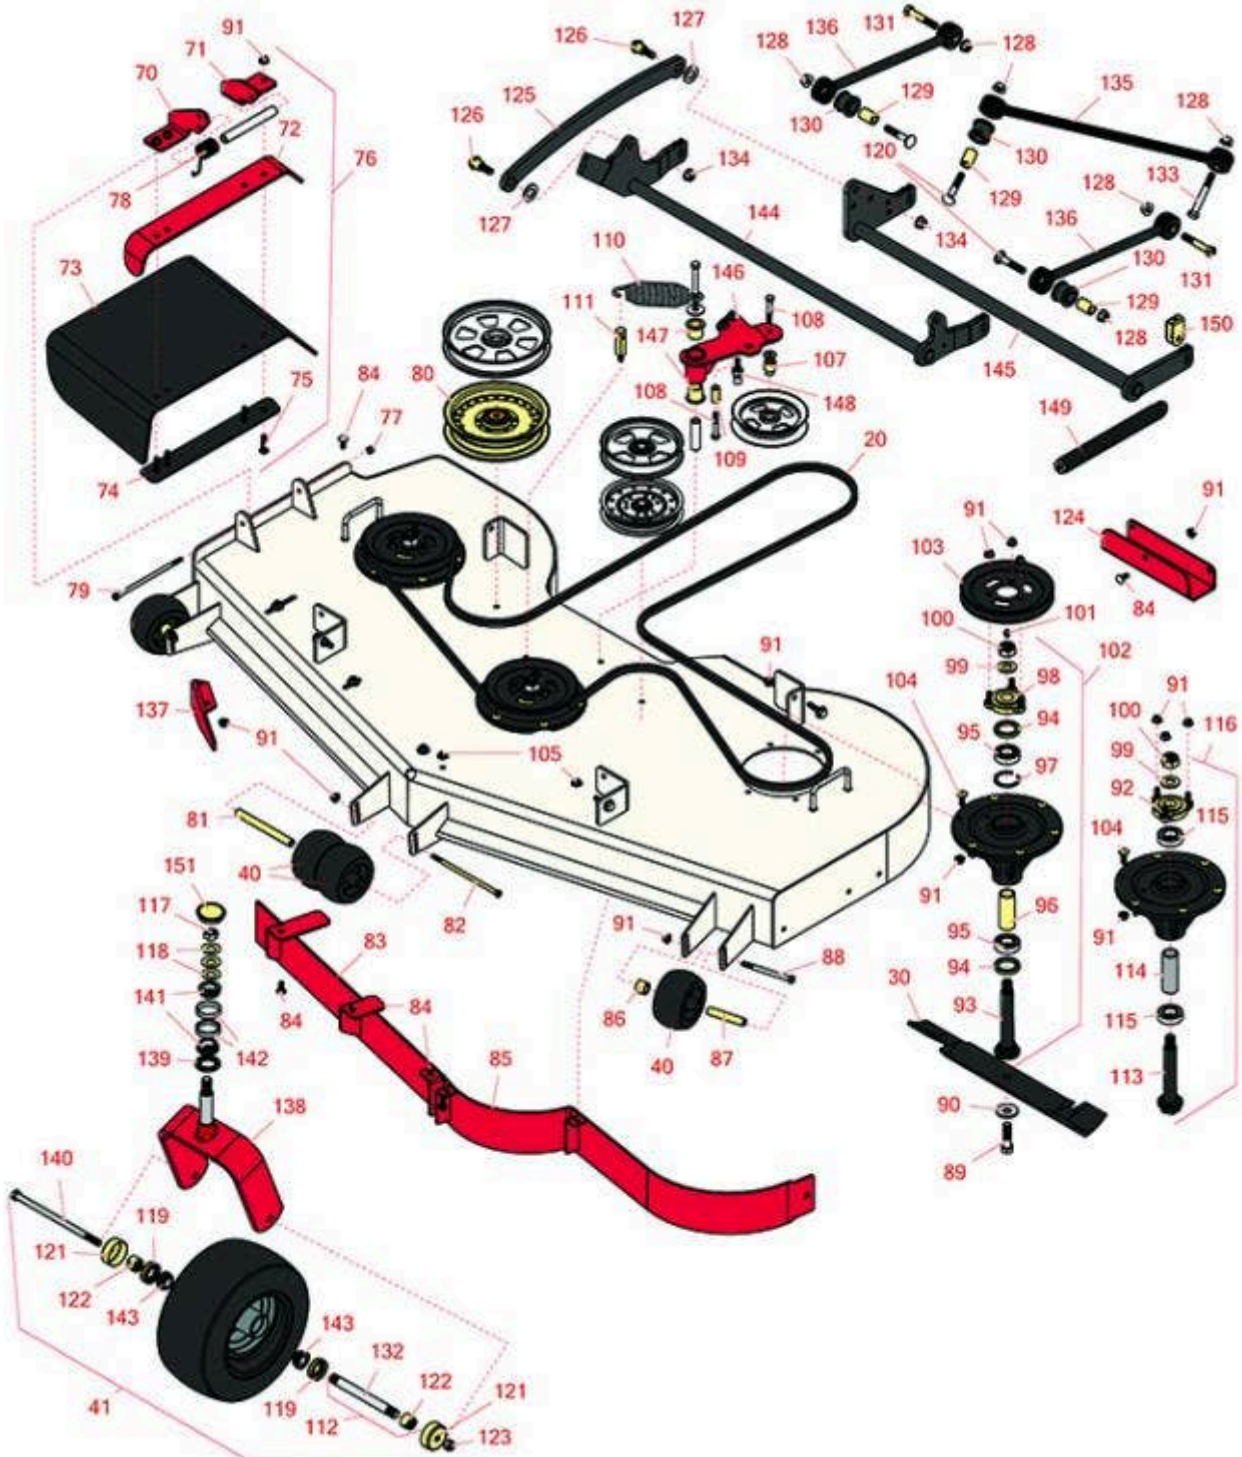

# Replaces Toro Z Master Professional 5000 Parts

Zero Turn Mower with 60in deck - Model 74930  
60in Side Discharge Deck

All original equipment manufacturers names and part numbers are used for identification purposes only, and we are in no way implying that our products are original equipment parts. Prices subject to change without notice.

# Replaces Toro Z Master Professional 5000 Parts

Zero Turn Mower with 60in deck - Model 74930  
60in Side Discharge Deck

Item No	R&R Part No.	OEM Part No.	Description	Qty Req	Order Quantity
<b>Belts</b>					
20	<b>R114-5858</b>	114-5858	Belt - V - Deck	1	
<b>Rotary Blades</b>					
30	<b>R105-7716-03</b>	105-7716-03	Mower Blade - 20.5 in Lo-Flow	3	
30	<b>R108-1128</b>	108-1128	Mower Blade Kit - 20.5 in Lo-Flow Set/6	1	
30	<b>R105-7715-03</b>	105-1115-03, 105-7715-03	Mower Blade - 20.5 in Mid-Flow	3	
30	<b>R108-1123</b>	108-1123	Mower Blade Kit - 20.5 in Mid-Flow Set/6	1	
30	<b>R105-7718-03</b>	105-7718-03	Mower Blade - 20.5 in High-Flow	3	
30	<b>R108-1114</b>	108-1114	Mower Blade Kit - 20.5 in High-Flow Set/6	1	
30	<b>R105-7777-03</b>	105-7777-03	Mower Blade - 20.5 in Recycler	3	
30	<b>R110-0405</b>	110-0405	Mower Blade Kit - 20.5 in Recycler Set/6	1	
30	<b>R105-8777-03</b>	105-8777-03	Mower Blade - 20.5 in Mulcher	3	
30	<b>R108-1115</b>	108-1115	Mower Blade Kit - 20.5 in Mulcher Set/6	1	
<b>Wheels</b>					
40	<b>R68-2730</b>	1-603299, 68-2730	Wheel - Anti Scalp	4	
41	<b>R127-9528</b>	127-9528	Tire & Wheel - 13x6:50-6 Smooth Semi Pneumatic	2	
41	<b>R109-9127</b>	109-9125, 109-9127	Tire & Wheel - 13x6.50-6 Flat Free	2	
<b>Other Parts Available</b>					
70	<b>R106-3253-01</b>	106-3253-01	Plate-Hinge, Front	1	
<i>Tech Note: (2012-2019)-312000001-403319953:</i>					