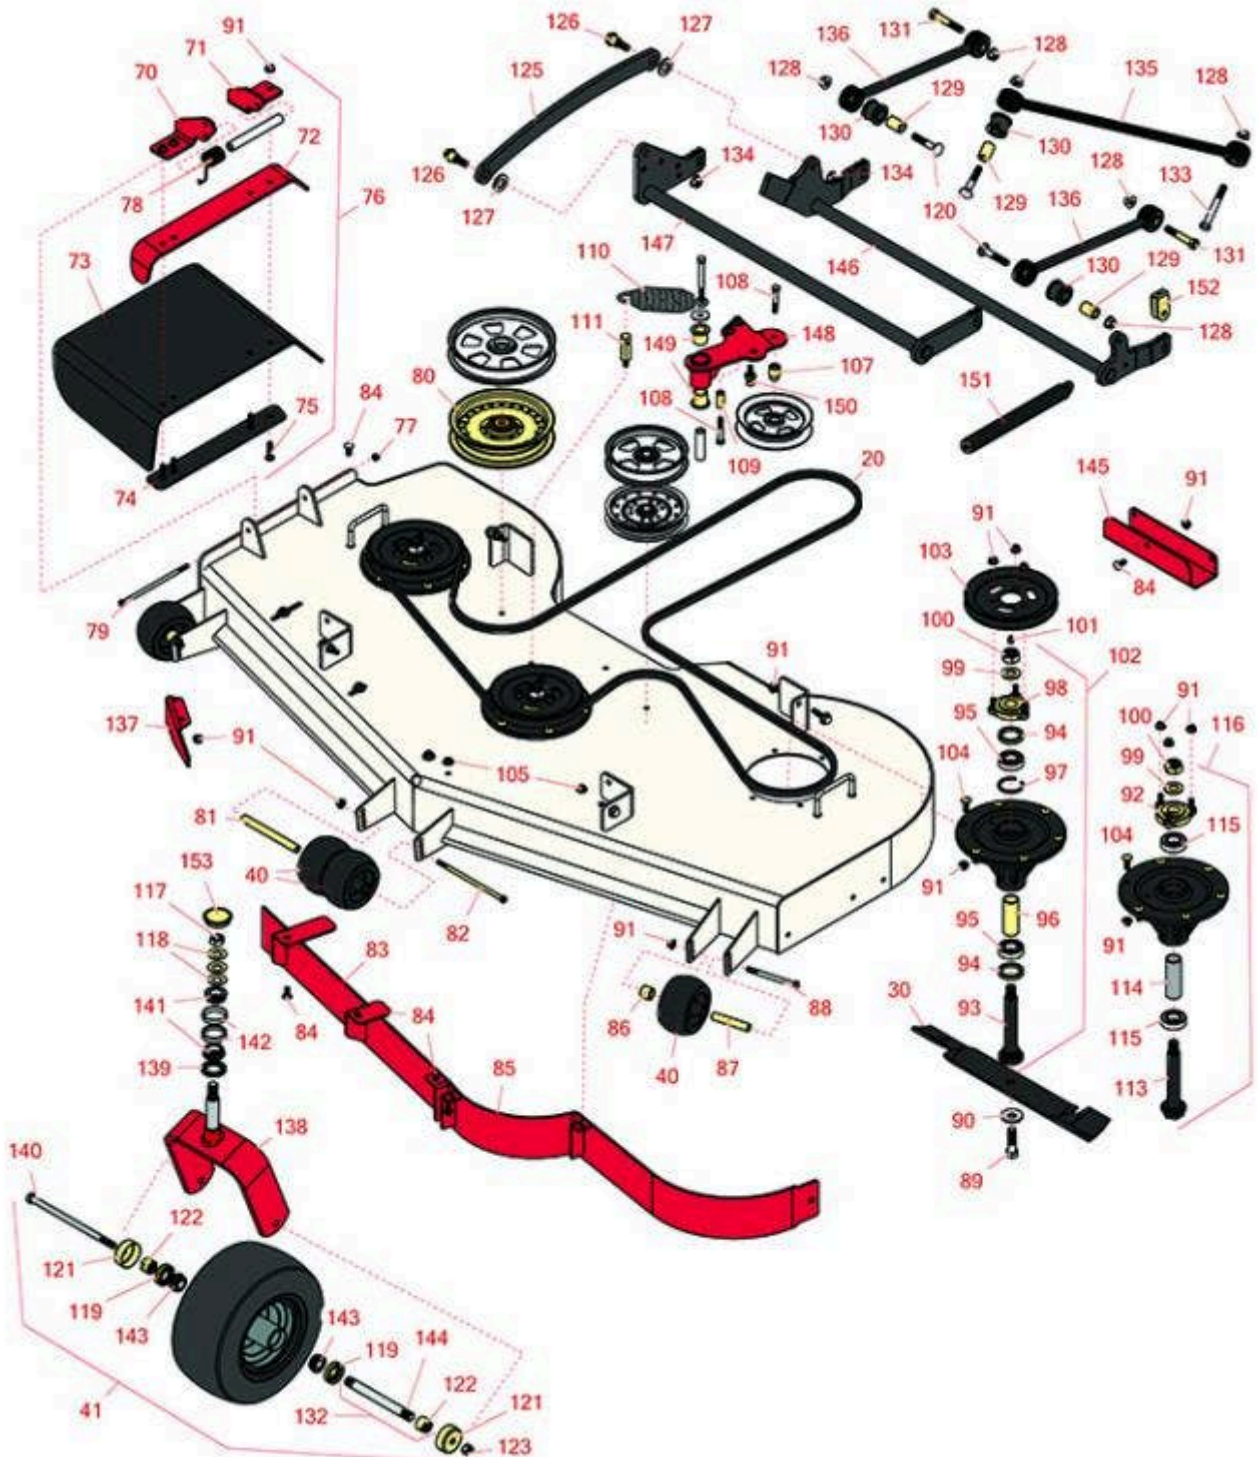

Replaces Toro Z Master Professional 5000 Parts

Zero Turn Mower with 60in deck - Model 74933
60in Side Discharge Deck

All original equipment manufacturers names and part numbers are used for identification purposes only, and we are in no way implying that our products are original equipment parts. Prices subject to change without notice.

Replaces Toro Z Master Professional 5000 Parts

Zero Turn Mower with 60in deck - Model 74933
60in Side Discharge Deck

Item No	R&R Part No.	OEM Part No.	Description	Qty Req	Order Quantity
Belts					
20	R114-5858	114-5858	Belt - V - Deck	1	
Rotary Blades					
30	R105-7716-03	105-7716-03	Mower Blade - 20.5 in Lo-Flow	3	
30	R108-1128	108-1128	Mower Blade Kit - 20.5 in Lo-Flow Set/6	1	
30	R105-7715-03	105-1115-03, 105-7715-03	Mower Blade - 20.5 in Mid-Flow	3	
30	R108-1123	108-1123	Mower Blade Kit - 20.5 in Mid-Flow Set/6	1	
30	R105-7718-03	105-7718-03	Mower Blade - 20.5 in High-Flow	3	
30	R108-1114	108-1114	Mower Blade Kit - 20.5 in High-Flow Set/6	1	
30	R105-7777-03	105-7777-03	Mower Blade - 20.5 in Recycler	3	
30	R110-0405	110-0405	Mower Blade Kit - 20.5 in Recycler Set/6	1	
30	R105-8777-03	105-8777-03	Mower Blade - 20.5 in Mulcher	3	
30	R108-1115	108-1115	Mower Blade Kit - 20.5 in Mulcher Set/6	1	
Wheels					
40	R68-2730	1-603299, 68-2730	Wheel - Anti Scalp	4	
41	R127-9528	127-9528	Tire & Wheel - 13x6:50-6 Smooth Semi Pneumatic	2	
Other Parts Available					
70	R106-3253-01	106-3253-01	Plate-Hinge, Front	1	
<i>Tech Note: (2012-2019)-312000001-403319953:</i>					
71	R108-4059-01	108-4059-01	Plate-Hinge, Rear	1	
<i>Tech Note: (2012-2019)-312000001-403319953:</i>					