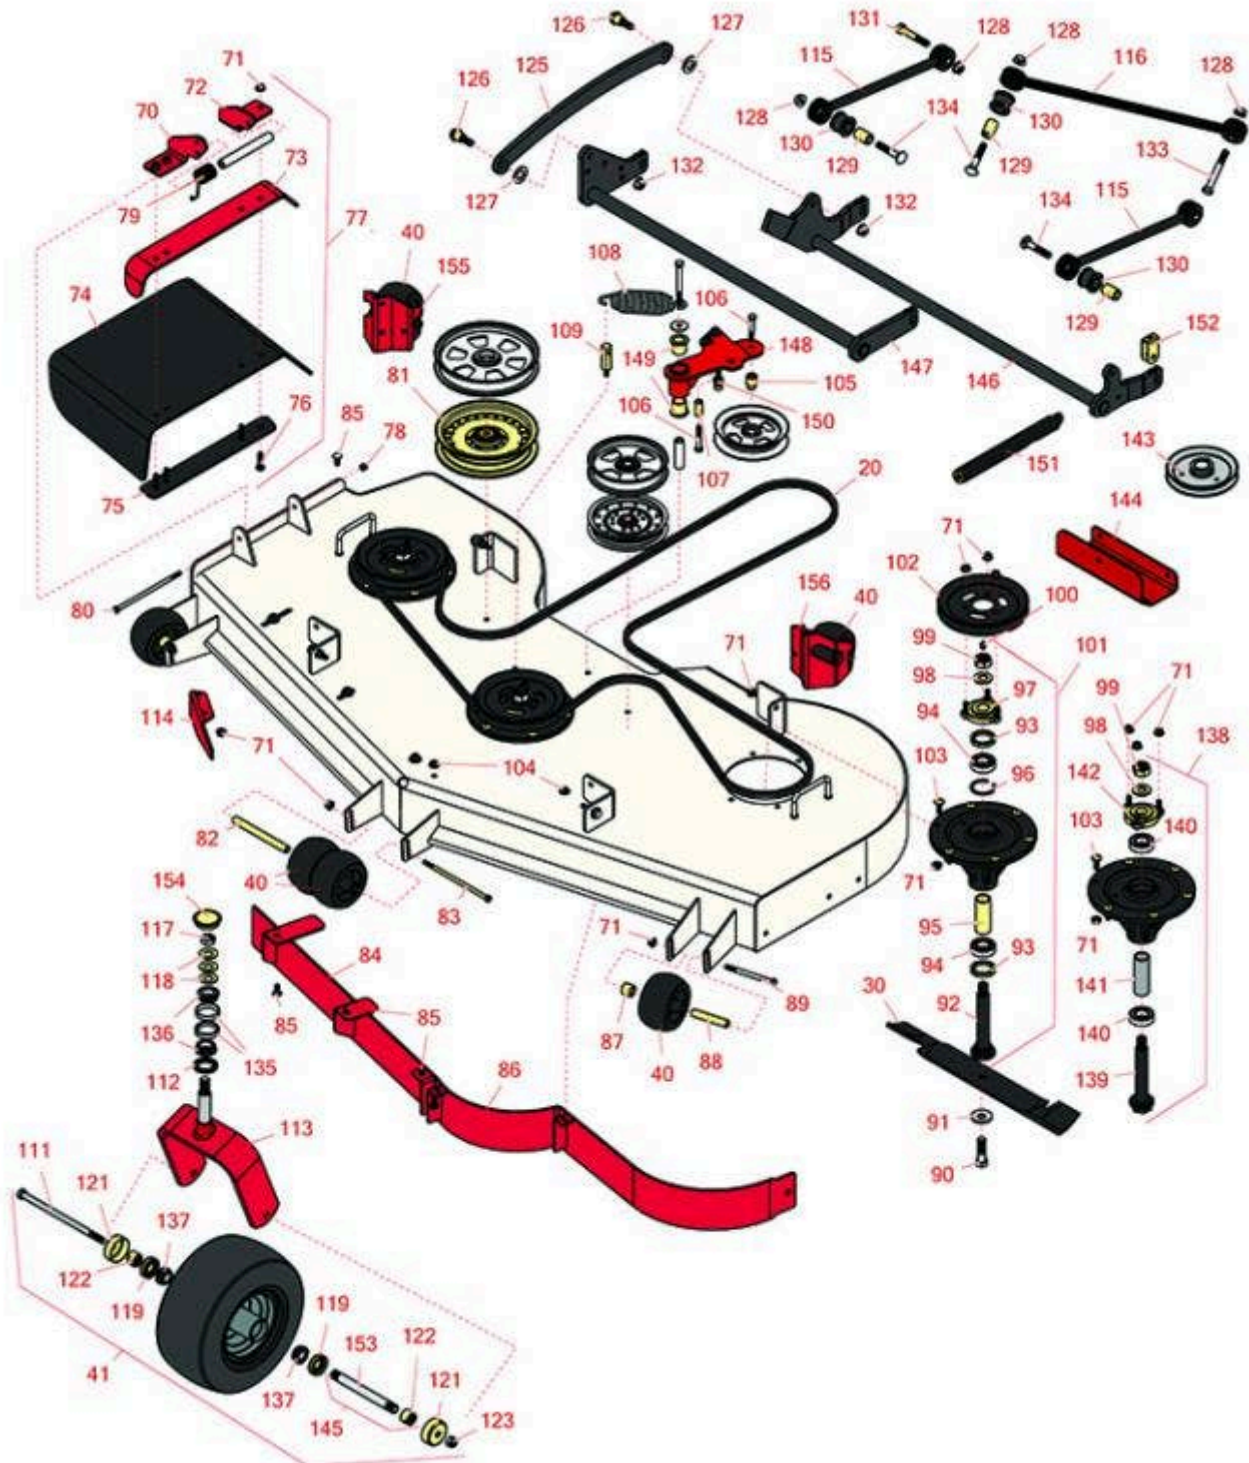

Replaces Toro Z Master Professional 5000 Parts

Zero Turn Mower with 72in deck - Model 74934
72in Side Discharge Deck

All original equipment manufacturers names and part numbers are used for identification purposes only, and we are in no way implying that our products are original equipment parts. Prices subject to change without notice.

Replaces Toro Z Master Professional 5000 Parts

Zero Turn Mower with 72in deck - Model 74934
72in Side Discharge Deck

Item No	R&R Part No.	OEM Part No.	Description	Qty Req	Order Quantity
Belts					
20	R114-5859	114-5859	Belt- V	1	
Rotary Blades					
30	R105-7712-03	105-7712-03	Mower Blade - Low Flow 24.5 in	0	
30	R110-0410	110-0410	Mower Blade Kit - 24.5 in Low-Flow Set/6	1	
30	R105-7711-03	105-7711-03, 105-7778-03	Mower Blade - 24.5 in Mid-Flow	3	
30	R110-0404	110-0404	Mower Blade Kit - 24.5 in Mid-Flow Set/6	1	
30	R105-7784-03	105-7784-03	Mower Blade - 24.5 in High-Flow	3	
30	R108-1120	108-1120	Mower Blade Kit - 24.5 in High-Flow Set/6	1	
30	R105-7719-03	105-7719-03	Mower Blade - 24.5 in Mulcher w/Hard Facing	3	
30	R108-1126	108-1126	Mower Blade Kit - 24.5 in Mulcher w/Hard Facing Set/6	1	
30	R105-7778-03	105-7711-03, 105-7719-03, 105-7778-03	Mower Blade - 24.5 in Recycler w/Hard Facing	3	
30	R110-0411	110-0411	Mower Blade Kit - 24.5 in Recycler w/Hard Facing Set/6	1	
Tires					
40	R68-2730	1-603299, 68-2730	Wheel - Anti Scalp	6	
41	R127-9528	127-9528	Tire & Wheel - 13x6:50-6 Smooth Semi Pneumatic	2	
Other Parts Available					
70	R106-3253-01	106-3253-01	Plate-Hinge, Front	1	
71	R104-8301	104-8301, 104-9301, 109-6658, 133-7570	Locknut - 3/8-16 Nylon Flanged	42	