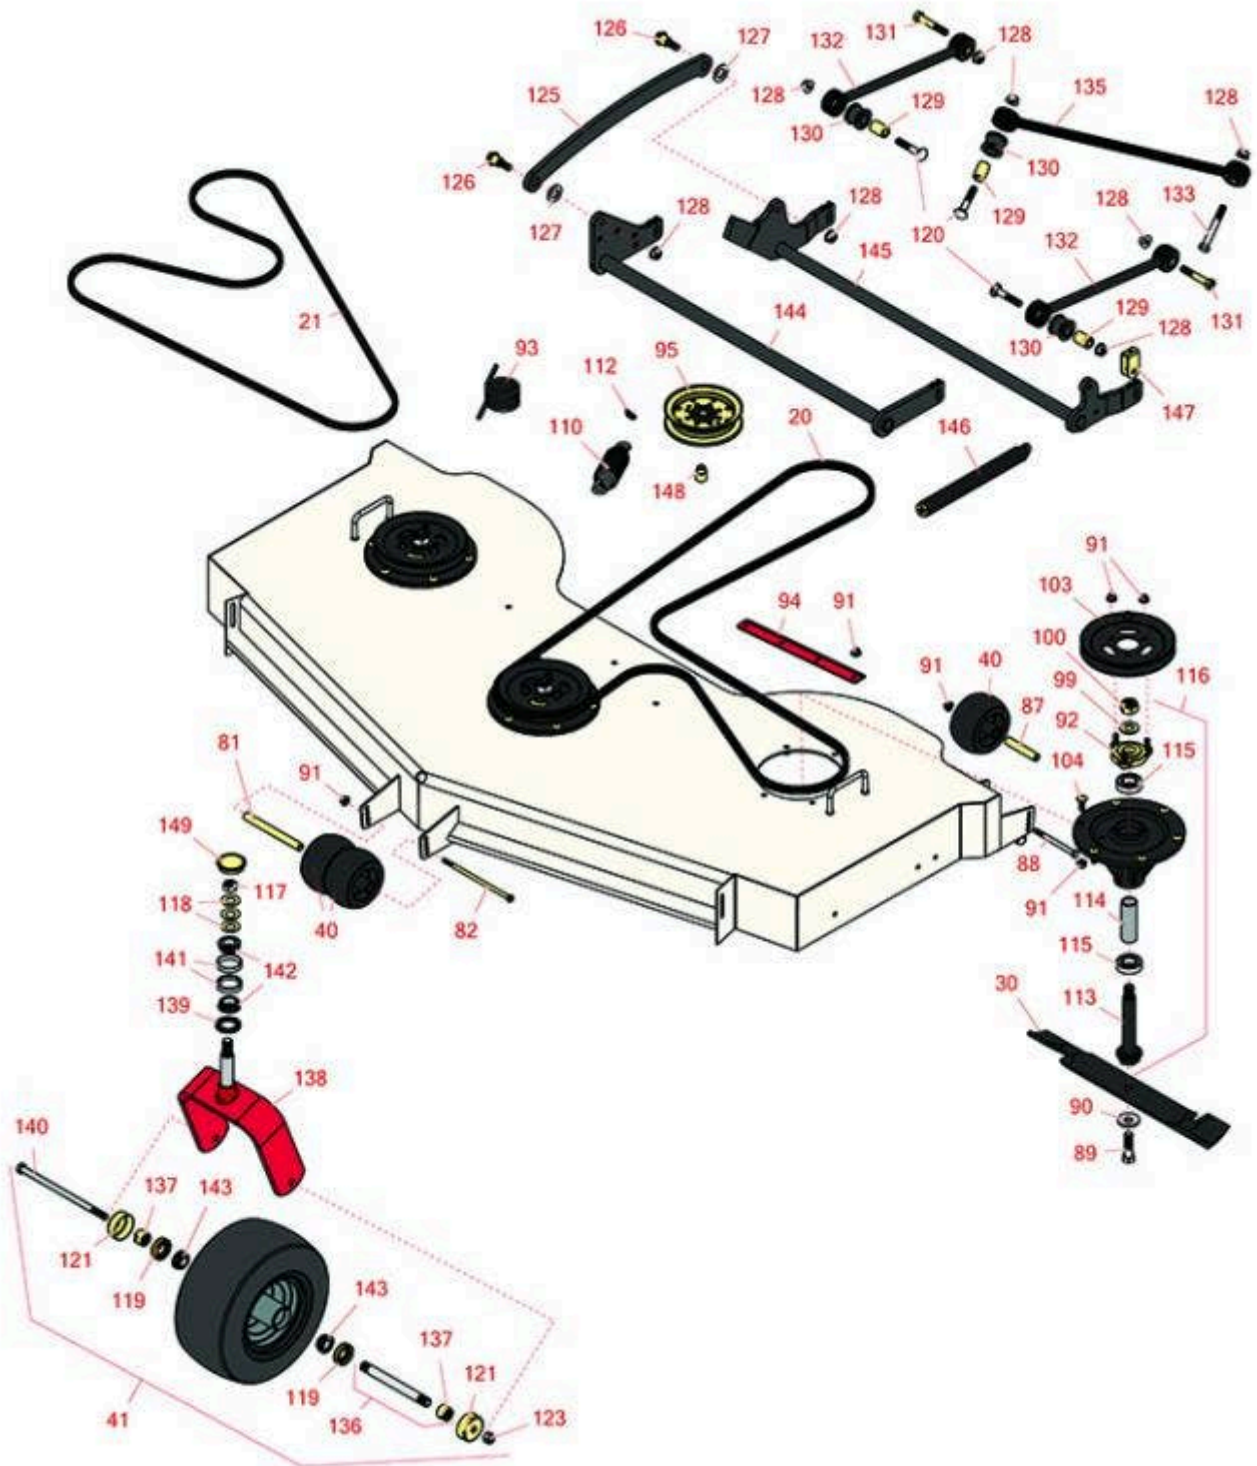

Replaces Toro Z Master Professional 5000 Parts

Zero Turn Mower with 60in deck - Model 74943
60in Rear Discharge Deck

All original equipment manufacturers names and part numbers are used for identification purposes only, and we are in no way implying that our products are original equipment parts. Prices subject to change without notice.

Replaces Toro Z Master Professional 5000 Parts

Zero Turn Mower with 60in deck - Model 74943
60in Rear Discharge Deck

Item No	R&R Part No.	OEM Part No.	Description	Qty Req	Order Quantity
Belts					
20	R125-9371	125-9371	Belt - V - Deck	1	
21	R116-8187	116-8187	Belt - V - Deck	1	
Rotary Blades					
30	R105-7716-03	105-7716-03	Mower Blade - 20.5 in Lo-Flow	3	
30	R108-1128	108-1128	Mower Blade Kit - 20.5 in Lo-Flow Set/6	1	
30	R105-7715-03	105-1115-03, 105-7715-03	Mower Blade - 20.5 in Mid-Flow	3	
30	R108-1123	108-1123	Mower Blade Kit - 20.5 in Mid-Flow Set/6	1	
30	R105-7718-03	105-7718-03	Mower Blade - 20.5 in High-Flow	3	
30	R108-1114	108-1114	Mower Blade Kit - 20.5 in High-Flow Set/6	1	
30	R105-8777-03	105-8777-03	Mower Blade - 20.5 in Mulcher	3	
30	R108-1115	108-1115	Mower Blade Kit - 20.5 in Mulcher Set/6	1	
30	R105-7777-03	105-7777-03	Mower Blade - 20.5 in Recycler	3	
30	R110-0405	110-0405	Mower Blade Kit - 20.5 in Recycler Set/6	1	
Wheels					
40	R68-2730	1-603299, 68-2730	Wheel - Anti Scalp	4	
41	R127-9528	127-9528	Tire & Wheel - 13x6:50-6 Smooth Semi Pneumatic	2	
Other Parts Available					
81	R98-5967	98-5967	Spacer-Wheel	1	
82	R108-5388	108-5388	Bolt - Hx HD 3/8-16 x 7 1/2	1	
87	R98-7912	98-7912	Bushing - Spanner Wheel	2	