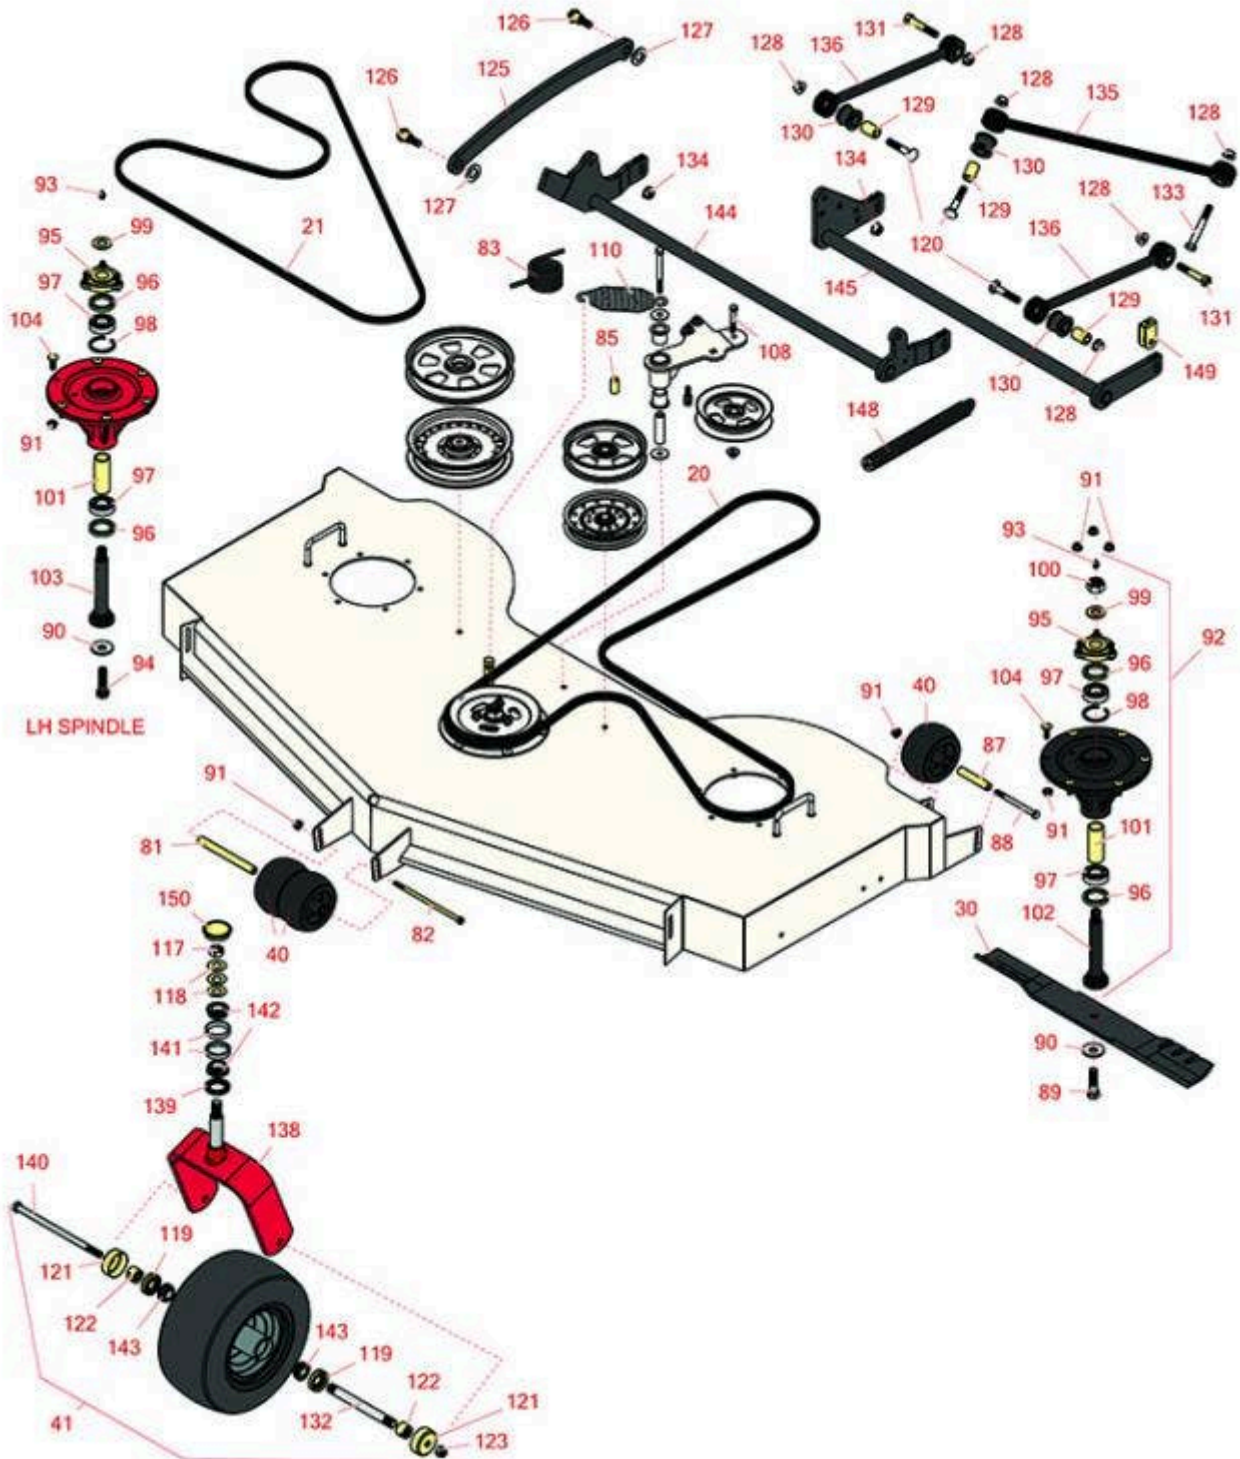

# Replaces Toro Z Master Professional 5000 Parts

Zero Turn Mower with 72in deck - Model 74944  
72in Rear Discharge Deck

All original equipment manufacturers names and part numbers are used for identification purposes only, and we are in no way implying that our products are original equipment parts. Prices subject to change without notice.

# Replaces Toro Z Master Professional 5000 Parts

Zero Turn Mower with 72in deck - Model 74944  
72in Rear Discharge Deck

Item No	R&R Part No.	OEM Part No.	Description	Qty Req	Order Quantity
<b>Belts</b>					
20	<b>R109-8070</b>	109-8070	Belt- V	1	
21	<b>R116-8501</b>	116-8501	Belt - V	1	
<b>Blades</b>					
30	<b>R105-7712-03</b>	105-7712-03	Mower Blade - Low Flow 24.5 in	3	
30	<b>R110-0410</b>	110-0410	Mower Blade Kit - 24.5 in Low-Flow Set/6	1	
30	<b>R105-7711-03</b>	105-7711-03, 105-7778-03	Mower Blade - 24.5 in Mid-Flow	3	
30	<b>R110-0404</b>	110-0404	Mower Blade Kit - 24.5 in Mid-Flow Set/6	1	
30	<b>R105-7784-03</b>	105-7784-03	Mower Blade - 24.5 in High-Flow	3	
30	<b>R108-1120</b>	108-1120	Mower Blade Kit - 24.5 in High-Flow Set/6	1	
30	<b>R105-7719-03</b>	105-7719-03	Mower Blade - 24.5 in Mulcher w/Hard Facing	3	
30	<b>R108-1126</b>	108-1126	Mower Blade Kit - 24.5 in Mulcher w/Hard Facing Set/6	1	
30	<b>R105-7778-03</b>	105-7711-03, 105-7719-03, 105-7778-03	Mower Blade - 24.5 in Recycler w/Hard Facing	3	
30	<b>R110-0411</b>	110-0411	Mower Blade Kit - 24.5 in Recycler w/Hard Facing Set/6	1	
<b>Wheels</b>					
40	<b>R68-2730</b>	1-603299, 68-2730	Wheel - Anti Scalp	4	
41	<b>R127-9528</b>	127-9528	Tire & Wheel - 13x6:50-6 Smooth Semi Pneumatic	2	
<b>Other Parts Available</b>					
81	<b>R98-5967</b>	98-5967	Spacer-Wheel	1	
82	<b>R108-5388</b>	108-5388	Bolt - Hx HD 3/8-16 x 7 1/2	1	