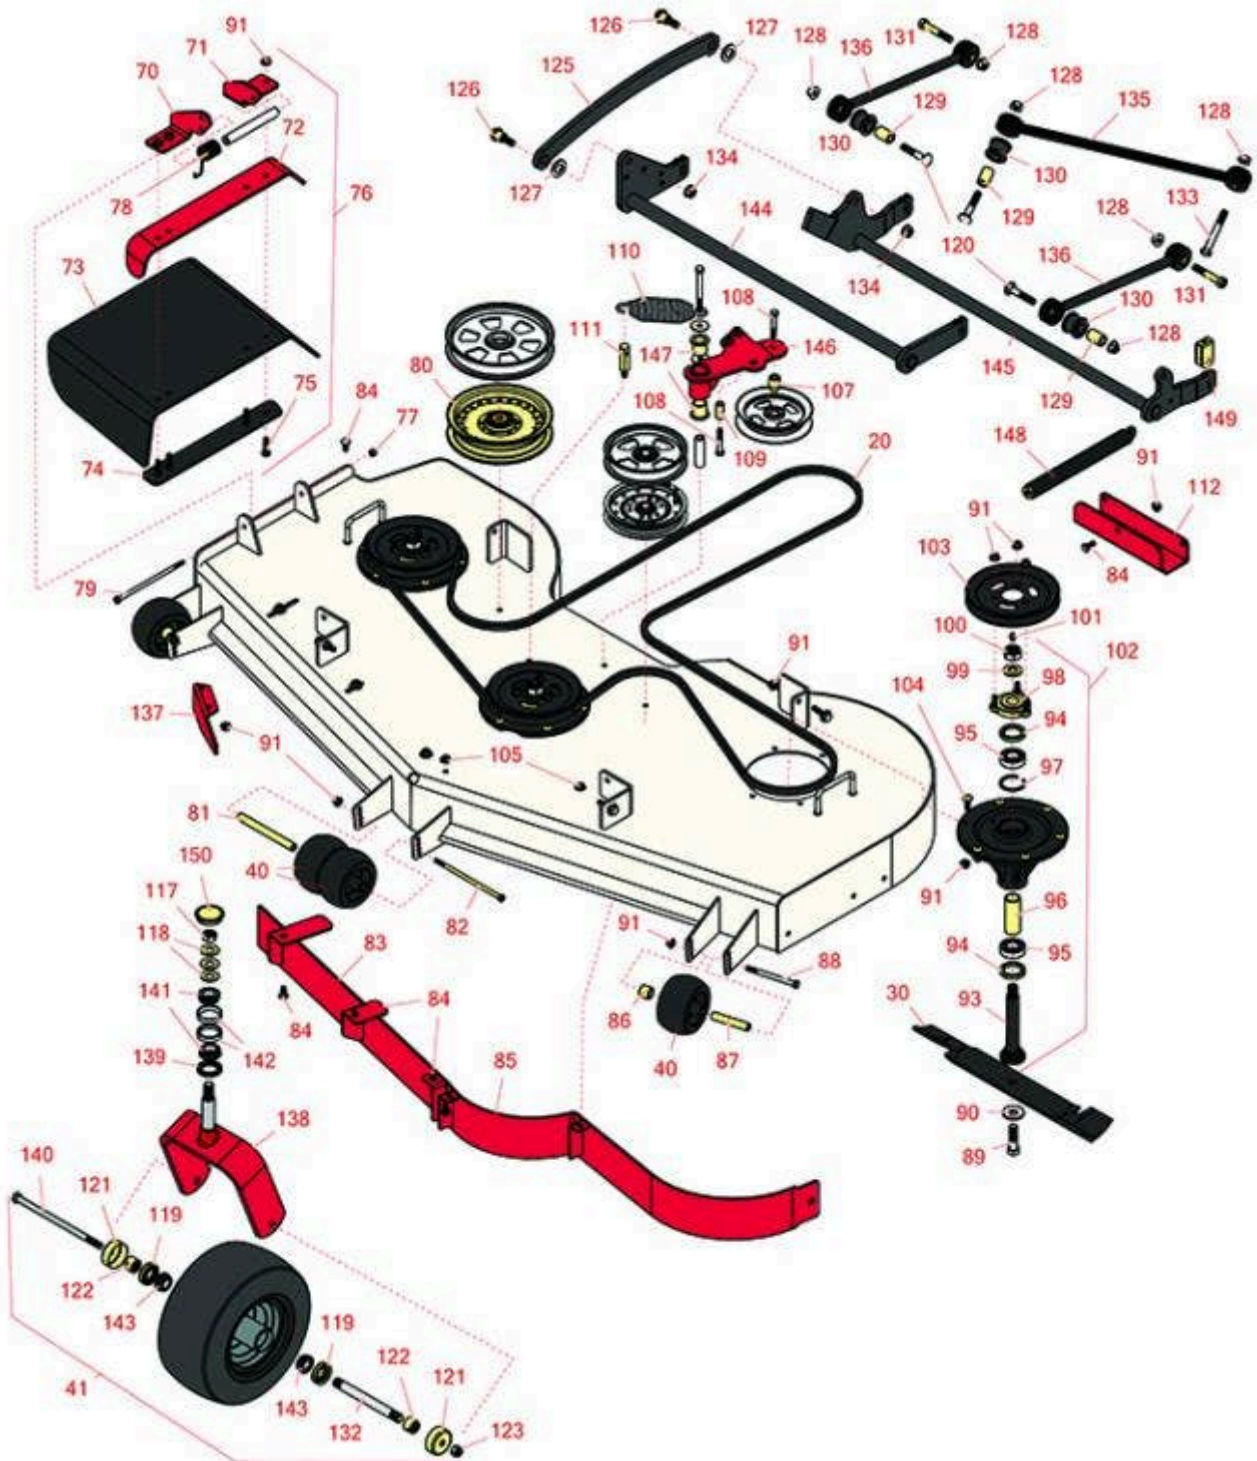

Replaces Toro Z Master Professional 5000 Parts

Zero Turn Mower with 60in deck - Model 74991
60in Side Discharge Deck

All original equipment manufacturers names and part numbers are used for identification purposes only, and we are in no way implying that our products are original equipment parts. Prices subject to change without notice.

Replaces Toro Z Master Professional 5000 Parts

Zero Turn Mower with 60in deck - Model 74991
60in Side Discharge Deck

Item No	R&R Part No.	OEM Part No.	Description	Qty Req	Order Quantity
Belts					
20	R114-5858	114-5858	Belt - V - Deck	1	
Rotary Blades					
30	R105-7716-03	105-7716-03	Mower Blade - 20.5 in Lo-Flow	3	
30	R108-1128	108-1128	Mower Blade Kit - 20.5 in Lo-Flow Set/6	1	
30	R105-7715-03	105-1115-03, 105-7715-03	Mower Blade - 20.5 in Mid-Flow	3	
30	R108-1123	108-1123	Mower Blade Kit - 20.5 in Mid-Flow Set/6	1	
30	R105-7718-03	105-7718-03	Mower Blade - 20.5 in High-Flow	3	
30	R108-1114	108-1114	Mower Blade Kit - 20.5 in High-Flow Set/6	1	
30	R105-8777-03	105-8777-03	Mower Blade - 20.5 in Mulcher	3	
30	R108-1115	108-1115	Mower Blade Kit - 20.5 in Mulcher Set/6	1	
30	R105-7777-03	105-7777-03	Mower Blade - 20.5 in Recycler	3	
30	R110-0405	110-0405	Mower Blade Kit - 20.5 in Recycler Set/6	1	
Wheels					
40	R68-2730	1-603299, 68-2730	Wheel - Anti Scalp	4	
41	R127-9528	127-9528	Tire & Wheel - 13x6:50-6 Smooth Semi Pneumatic	2	
Other Parts Available					
70	R106-3253-01	106-3253-01	Plate-Hinge, Front	1	
<i>Tech Note: (2012-2019)-312000001-403319953:</i>					
71	R108-4059-01	108-4059-01	Plate-Hinge, Rear	1	
<i>Tech Note: (2012-2019)-312000001-403319953:</i>					