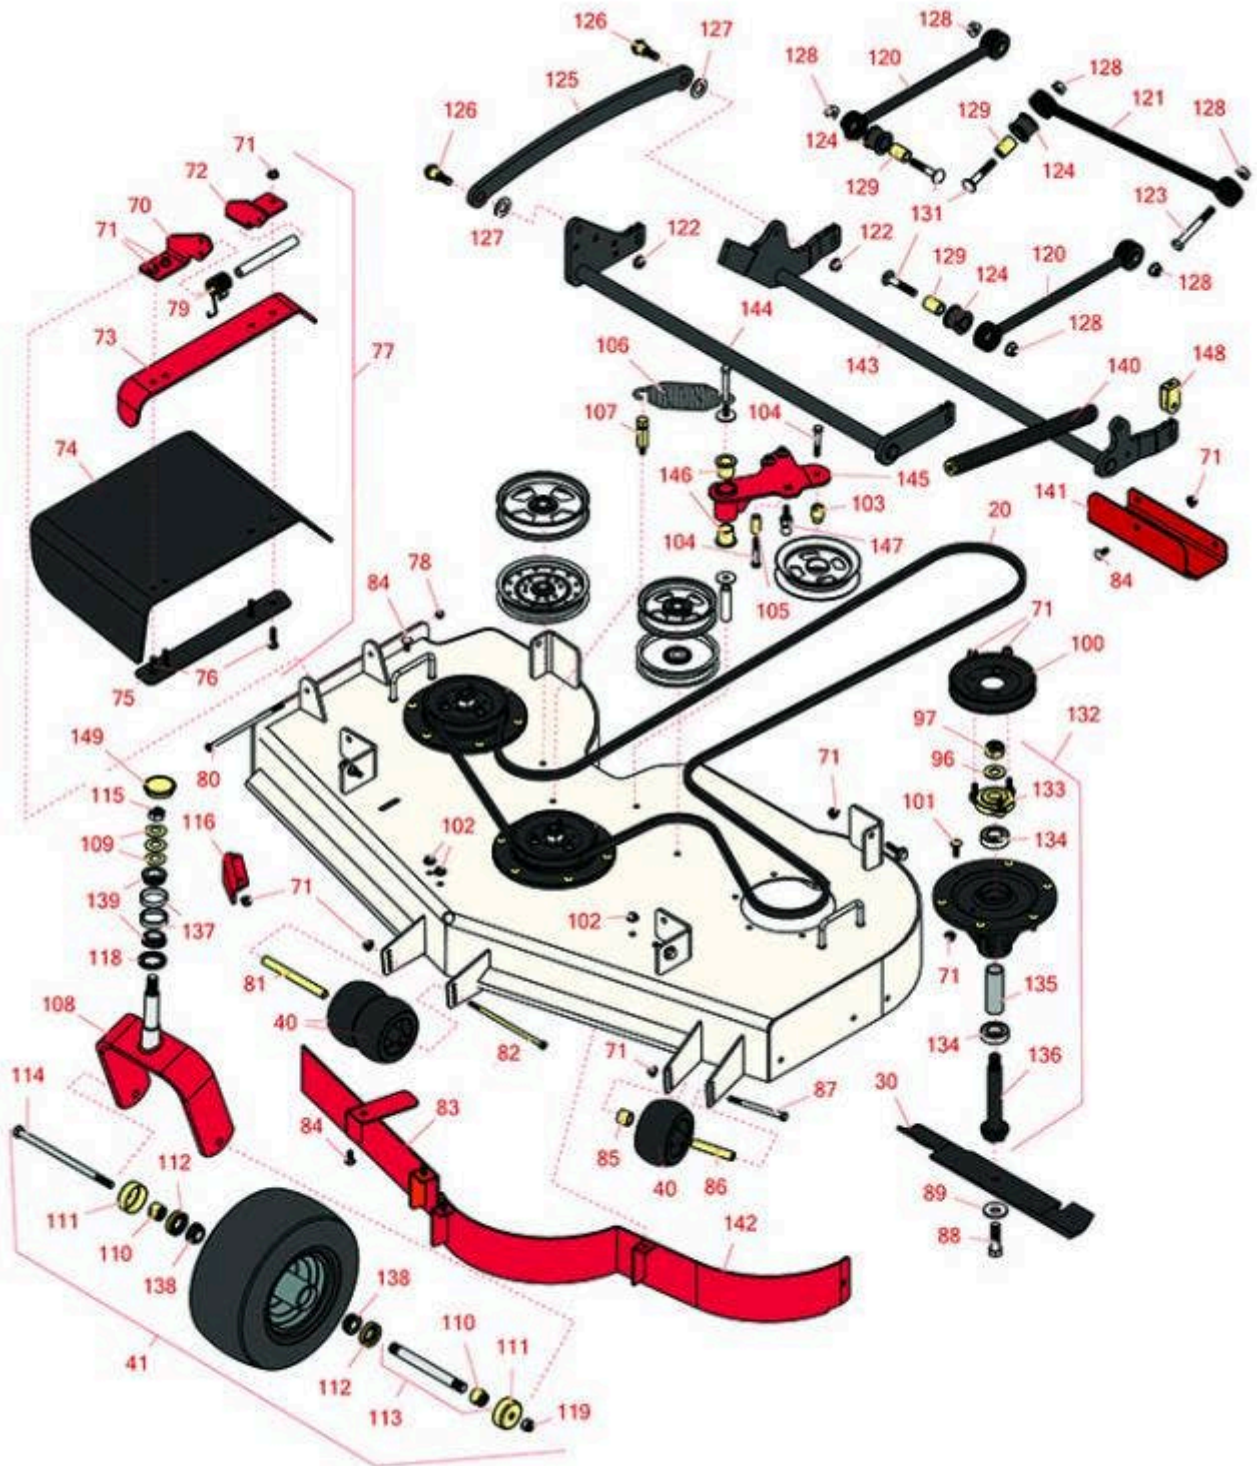

Replaces Toro Z Master Professional 5000 Parts

Zero Turn Mower with 52in deck - Model 75955
52in Side Discharge Deck

All original equipment manufacturers names and part numbers are used for identification purposes only, and we are in no way implying that our products are original equipment parts. Prices subject to change without notice.

Replaces Toro Z Master Professional 5000 Parts

Zero Turn Mower with 52in deck - Model 75955
52in Side Discharge Deck

Item No	R&R Part No.	OEM Part No.	Description	Qty Req	Order Quantity
Belts					
20	R115-7426	115-7426	Belt- V	1	
Rotary Blades					
30	R105-7781-03	105-7781-03	Mower Blade - 18 in High-Flow	3	
30	R108-1117	108-1117	Mower Blade Kit - 18 in High-Flow Set/6	1	
30	R105-7779-03	105-7779-03	Mower Blade - 18 in Recycler	3	
30	R110-0408	110-0408	Mower Blade Kit - 18 in Recycler Set/6	1	
Wheels					
40	R68-2730	1-603299, 68-2730	Wheel - Anti Scalp	3	
41	R127-9528	127-9528	Tire & Wheel - 13x6:50-6 Smooth Semi Pneumatic	2	
Other Parts Available					
70	R106-3253-01	106-3253-01	Plate-Hinge, Front	1	
<i>Tech Note: (2012-2019)-312000001-404971756:</i>					
71	R104-8301	104-8301, 104-9301, 109-6658, 133-7570	Locknut - 3/8-16 Nylon Flanged	44	
<i>Tech Note: (2011-2019)-311000001-404971756:</i>					
72	R108-4059-01	108-4059-01	Plate-Hinge, Rear	1	
<i>Tech Note: (2013-2019)-313000001-404971756:</i>					
73	R106-3246-01	106-3246-01	Deflector	1	
<i>Tech Note: (2012-2019)-312000001-404971756:</i>					