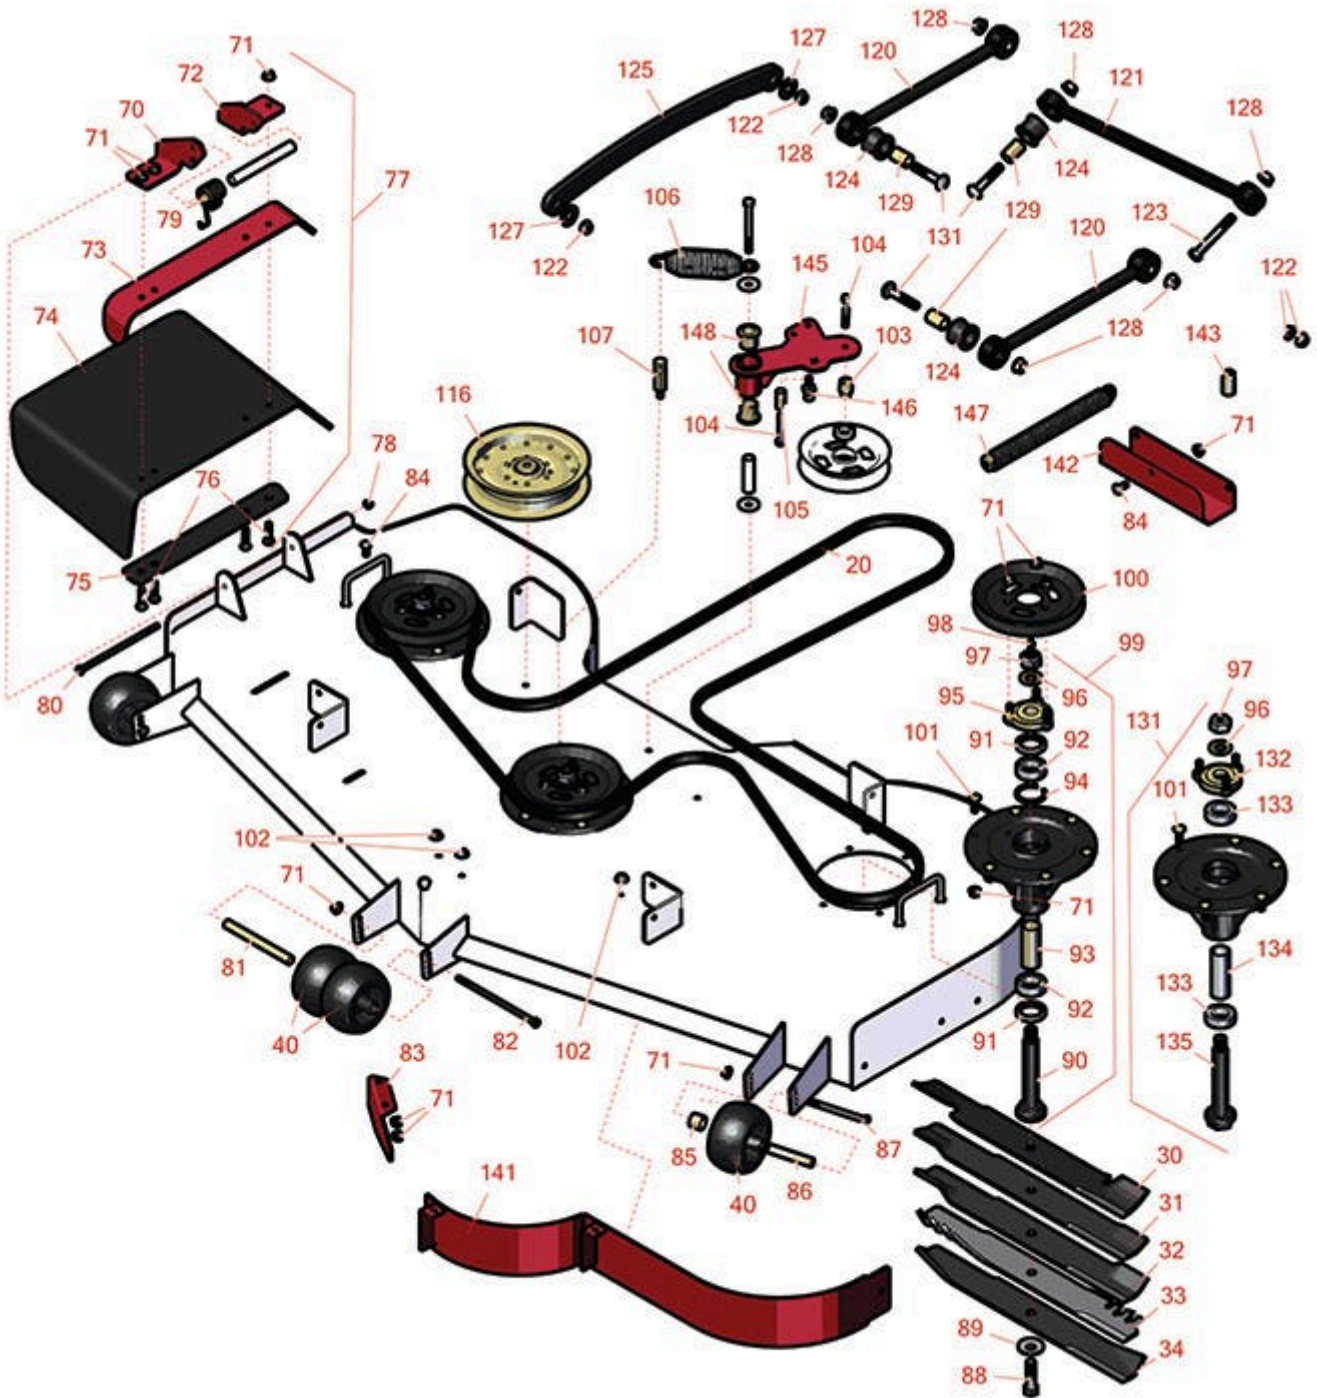

Replaces Toro Z Master Professional 6000 Parts

Zero Turn Mower with 60in Deck - Model 74926
60in Side Discharge Deck

All original equipment manufacturers names and part numbers are used for identification purposes only, and we are in no way implying that our products are original equipment parts. Prices subject to change without notice.

Replaces Toro Z Master Professional 6000 Parts

Zero Turn Mower with 60in Deck - Model 74926
60in Side Discharge Deck

Item No	R&R Part No.	OEM Part No.	Description	Qty Req	Order Quantity
Belts					
20	R114-5858	114-5858	Belt - V - Deck	1	
Rotary Blades					
30	RRB3065-2000	105-7718-03, 133-2127	Mower Blade - High-Lift 20.5 x 2.5in x 5/8 Mt Hole	3	
<i>Detail Description: R&R Products rotary blades are manufactured in the USA with superior alloy steel and hardened for extended life. Lifetime guaranteed against defects in material and workmanship.:</i>					
31	R105-7716-03	105-7716-03	Mower Blade - 20.5 in Lo-Flow	3	
32	R105-7715-03	105-7715-03	Mower Blade - 20.5 in Mid-Flow	3	
33	R105-8777-03	105-8777-03	Mower Blade - 20.5 in Mulcher	3	
34	R105-7777-03	105-7777-03	Mower Blade - 20.5 in Recycler	3	
Wheels					
40	R68-2730	1-603299, 68-2730	Wheel - Anti Scalp	4	
Other Parts Available					
70	R106-3253-01	106-3253-01, 108-7766-03	Plate-Hinge, Front	1	
71	R104-8301	104-8301, 104-9301, 109-6658, 133-7570	Locknut - 3/8-16 Nylon Flanged	48	
72	R108-4059-01	108-4059-01, 108-7767-03	Plate-Hinge, Rear	1	
73	R106-3246-01	106-3246-01	Deflector	1	
74	R151416	108-5029, 110-0759, 151416	Deflector - Long	1	