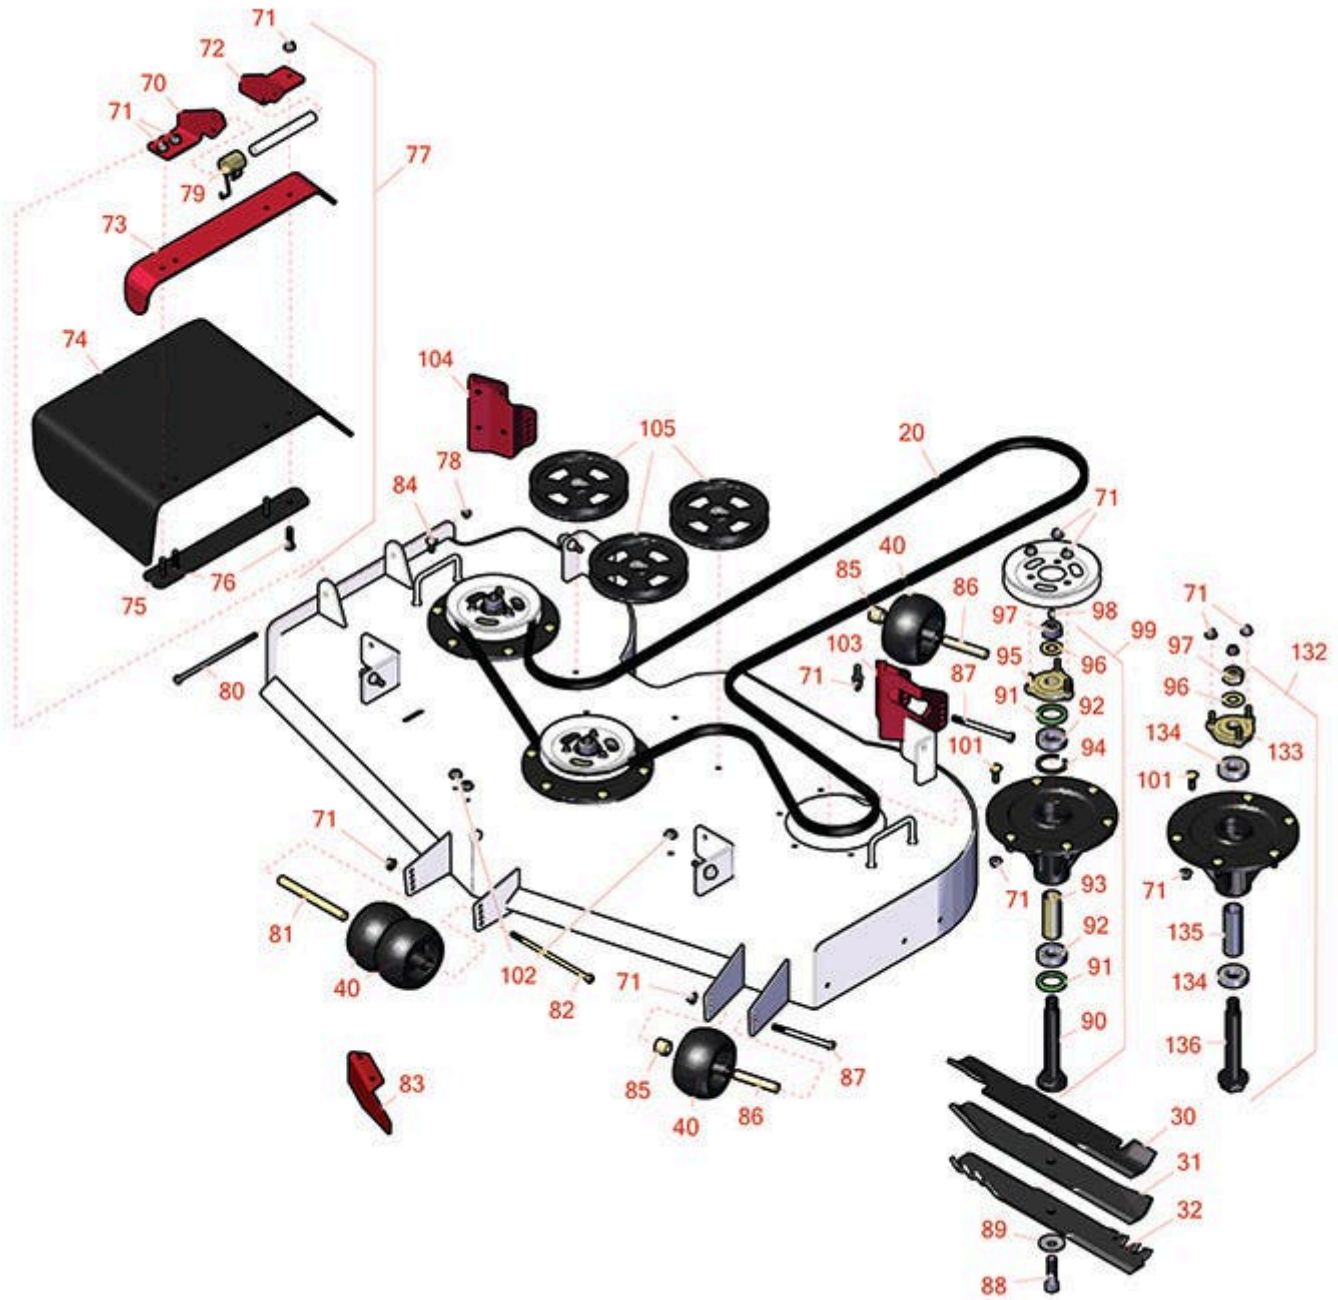

Replaces Toro Z Master Professional 7000 Parts

Zero Turn Mower with 52in Deck - Model 74264TE
52in Side Discharge Deck

All original equipment manufacturers names and part numbers are used for identification purposes only, and we are in no way implying that our products are original equipment parts. Prices subject to change without notice.

Replaces Toro Z Master Professional 7000 Parts

Zero Turn Mower with 52in Deck - Model 74264TE
52in Side Discharge Deck

Item No	R&R Part No.	OEM Part No.	Description	Qty Req	Order Quantity
Belts					
20	R108-5951	108-5951	Belt- V	1	
Rotary Blades					
30	R105-7781-03	105-7781-03, 140-1242	Mower Blade - 18 in High-Flow	3	
30	RRB3065-1802	105-7781-03, 1056-7781-03	Mower Blade - High-Lift 18 x 2.5in x 5/8 Mt Hole	3	
<i>Detail Description: R&R Products rotary blades are manufactured in the USA with superior alloy steel and hardened for extended life. Lifetime guaranteed against defects in material and workmanship.:</i>					
31	R105-7779-03	105-7779-03	Mower Blade - 18 in Recycler	3	
32	RRB4065-1802	105-7796-03	Mower Blade - Mulcher 18 x 2.5in x 5/8 Mt Hole	3	
Wheels					
40	R68-2730	1-603299, 68-2730	Wheel - Anti Scalp	6	
Other Parts Available					
70	R106-3253-01	106-3253-01, 108-7766-03	Plate-Hinge, Front	1	
71	R104-8301	104-8301, 104-9301, 109-6658, 133-7570	Locknut - 3/8-16 Nylon Flanged	44	
72	R108-4059-01	108-4059-01, 108-7767-03	Plate-Hinge, Rear	1	
73	R106-3246-01	106-3246-01	Deflector	1	
74	R151416	108-5029, 110-0759, 151416	Deflector - Long	1	