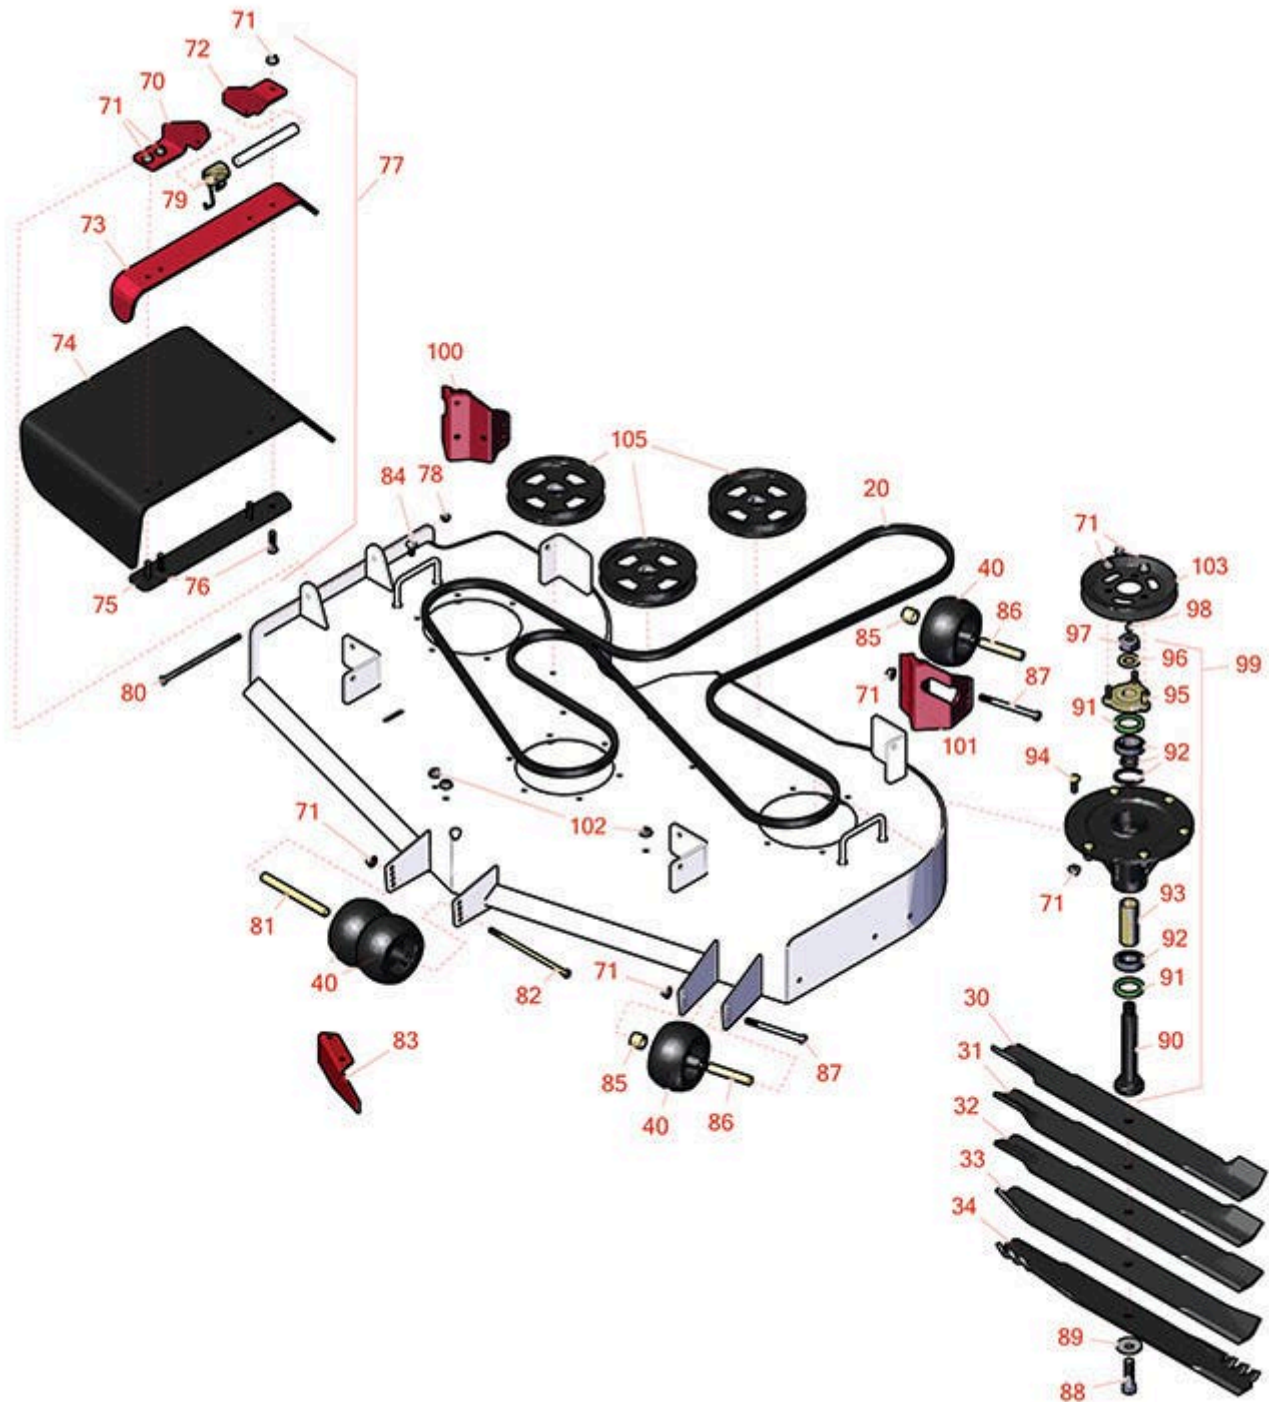

Replaces Toro Z Master Professional 7000 Parts

Zero Turn Mower with 72in Deck - Model 74274
72in Side Discharge Deck

All original equipment manufacturers names and part numbers are used for identification purposes only, and we are in no way implying that our products are original equipment parts. Prices subject to change without notice.

Replaces Toro Z Master Professional 7000 Parts

Zero Turn Mower with 72in Deck - Model 74274
72in Side Discharge Deck

Item No	R&R Part No.	OEM Part No.	Description	Qty Req	Order Quantity
Belts					
20	R105-7790	105-7790	Belt	1	
Rotary Blades					
30	R105-7784-03	105-7784-03	Mower Blade - 24.5 in High-Flow	3	
31	R105-7711-03	105-7711-03, 105-7778-03	Mower Blade - 24.5 in Mid-Flow	3	
32	R105-7712-03	105-7712-03	Mower Blade - Low Flow 24.5 in	3	
33	R105-7778-03	105-7711-03, 105-7719-03, 105-7778-03	Mower Blade - 24.5 in Recycler w/Hard Facing	3	
34	R105-7719-03	105-7719-03	Mower Blade - 24.5 in Mulcher w/Hard Facing	3	
34	RRB4065-2400	105-7719-03	Mower Blade - Mulcher 24.5 x 2.5in x 5/8 Mt Hole	3	
Wheels					
40	R68-2730	1-603299, 68-2730	Wheel - Anti Scalp	6	
Other Parts Available					
70	R106-3253-01	106-3253-01, 108-7766-03	Plate-Hinge, Front	1	
<i>Tech Note: (2012-2019)-312000001-404971756:</i>					
71	R104-8301	104-8301, 104-9301, 109-6658, 133-7570	Locknut - 3/8-16 Nylon Flanged	44	
<i>Tech Note: (2011-2019)-311000001-404971756:</i>					
72	R108-4059-01	108-4059-01, 108-7767-03	Plate-Hinge, Rear	1	
<i>Tech Note: (2013-2019)-313000001-404971756:</i>					