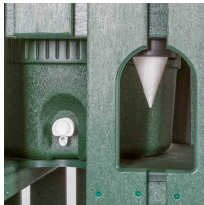

Full Length Slatted Cooler Enclosure

RP106020

Details

Recycled plastic is the best investment you can make when searching for quality, durability and maintenance-free operation. This enclosure is designed to hold a 10 gallon water cooler, a 10 gallon Rubbermaid trash container and has a side opening for an inside cup dispenser. Recycled plastic lumber 1" x 4" slats are exceptionally durable with molded-in color for years of service. Lockable rear door access. Rubbermaid trash container included. Cooler and cup holder sold separately. Available in Green, Driftwood or Black.

- Maintenance-free recycled plastic lumber
- Side opening for cup dispenser
- 10 gallon Rubbermaid trash container included
- 10 gallon Igloo, cups and cup holder available separately
- Locking rear door