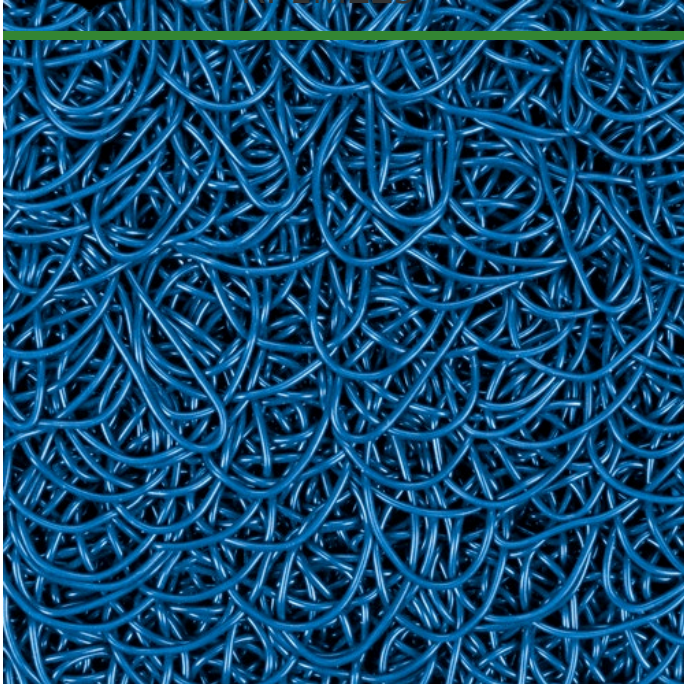

PEM Matting - 2 x 25 Roll

RPEM225

Details

Solve your Softspikes slippage problems! P.E.M. matting provides sure footing and excellent traction, reducing risk of slippage and injury on bridges, steps and walkways. Eliminates golf ball bounce on cart paths and worn pathways. Ideal for beverage areas, tee boxes, clubhouse areas, around greens or fairways. Adhere to concrete, wood, asphalt or steel with silicone or screws. Trims easily with razor knife for custom fitting. Lightweight yet resistant to wind uplift. Water drains through the mat eliminating standing liquids. Moisture evaporates beneath mat reducing algae growth. Cleans easily with sweeping or wash down. UV to resist fading. Weatherability -35F to +180F. Hunter Green or Black. Silicone requirements - 4 tubes/roll for foot traffic, 8 tubes/roll for cart traffic.

- Improves footing in high traffic areas
- Water drains through
- Moisture evaporates beneath mat
- Cleans easily
- Adheres to concrete, wood, asphalt or steel
- Weather and UV resistant
- 24" wide x 25 foot roll

Specifications

Manufacturer

R&R Products

Options

Color

- Sand
- Gray
- Green
- Chocolate Brown
- Blue

TURF MACHINERY SPARES LTD

3a Monument Way West Woking, GU21 5EN
01483 764467