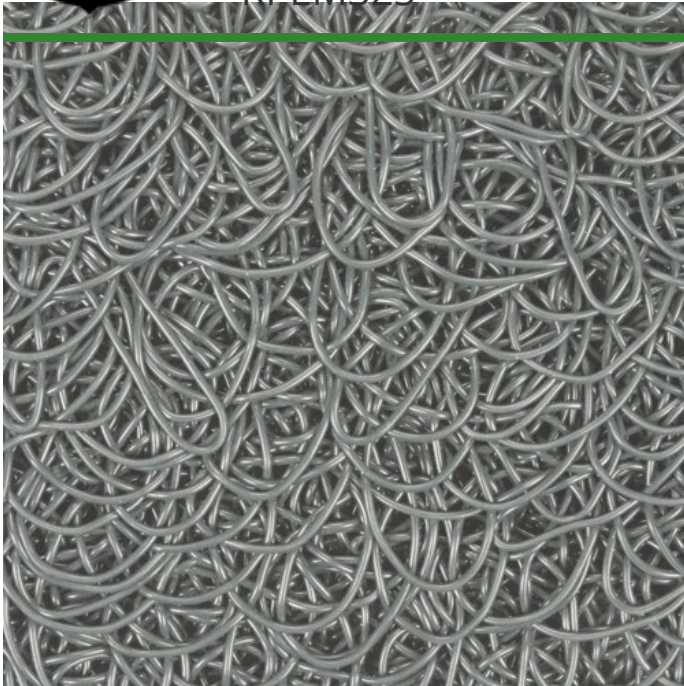

# PEM Matting - 3 x 25 Roll

RPEM325

## Details

Solve your Softspikes slippage problems! P.E.M. matting provides sure footing and excellent traction, reducing risk of slippage and injury on bridges, steps and walkways. Eliminates golf ball bounce on cart paths and worn pathways. Ideal for beverage areas, tee boxes, clubhouse areas, around greens or fairways. Adhere to concrete, wood, asphalt or steel with silicone or screws. Trims easily with razor knife for custom fitting. Lightweight yet resistant to wind uplift. Water drains through the mat eliminating standing liquids. Moisture evaporates beneath mat reducing algae growth. Cleans easily with sweeping or wash down. UV to resist fading. Weatherability -35F to +180F. Hunter Green or Black. Silicone requirements - 4 tubes/roll for foot traffic, 8 tubes/roll for cart traffic.

- Improves footing in high traffic areas
- Water drains through
- Moisture evaporates beneath mat
- Cleans easily
- Adheres to concrete, wood, asphalt or steel
- Weather and UV resistant
- 36" wide x 25 foot roll

## Options

Color

- Sand
- Gray
- Green
- Chocolate Brown
- Blue
- Black