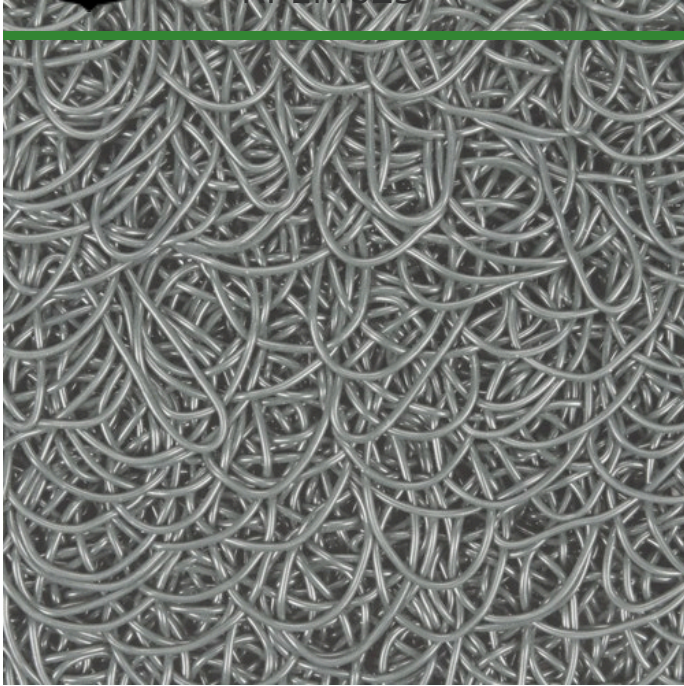

# PEM Matting - 6 x 25 Roll

RPEM625

## Details

Solve your Softspikes slippage problems! P.E.M. matting provides sure footing and excellent traction, reducing risk of slippage and injury on bridges, steps and walkways. Eliminates golf ball bounce on cart paths and worn pathways. Ideal for beverage areas, tee boxes, clubhouse areas, around greens or fairways. Adhere to concrete, wood, asphalt or steel with silicone or screws. Trims easily with razor knife for custom fitting. Lightweight yet resistant to wind uplift. Water drains through the mat eliminating standing liquids. Moisture evaporates beneath mat reducing algae growth. Cleans easily with sweeping or wash down. UV to resist fading. Weatherability -35F to +180F. Hunter Green or Black. Silicone requirements - 4 tubes/roll for foot traffic, 8 tubes/roll for cart traffic.

- Improves footing in high traffic areas
- Water drains through
- Moisture evaporates beneath mat
- Cleans easily
- Adheres to concrete, wood, asphalt or steel
- Weather and UV resistant
- 72" wide x 25 foot roll

## Options

Color

- Blue
- Black
- Sand
- Gray
- Green
- Chocolate Brown