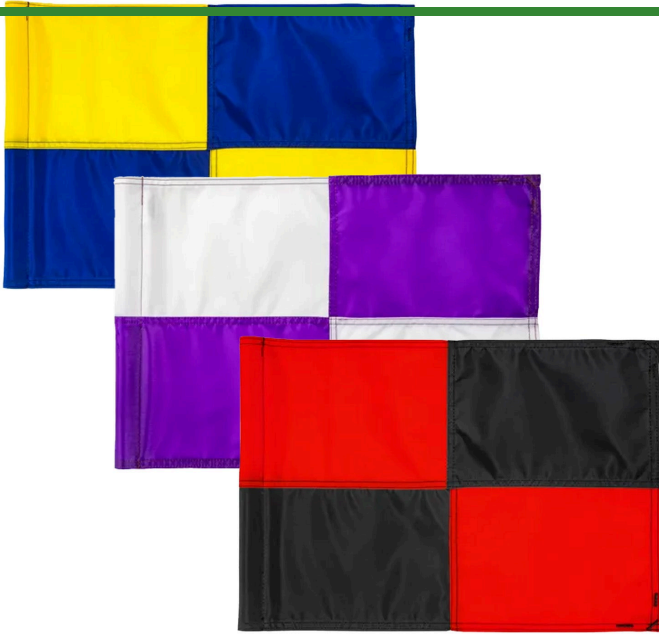

Large Check Golf Flag - 400D Tube

RPF41106

Details

R&R checkered golf flags are sewn with vibrant colors and manufactured in our own sewing facility in the USA to insure superior quality. Outstanding craftsmanship with double lock-stitch hems and bar-tacked corners for added strength. The heavyweight 400 denier nylon provides excellent flag longevity. 14 in x 20 in. Sold each, so you can order a set and a spare!

Specifications

Manufacturer R&R Products

Options

Flag Color	White Black Red Yellow
Accent Color	Maroon Royal Blue Black Orange Emerald Green Purple Navy Blue Pink Yellow Red

TURF MACHINERY SPARES LTD

3a Monument Way West Woking, GU21 5EN
01483 764467