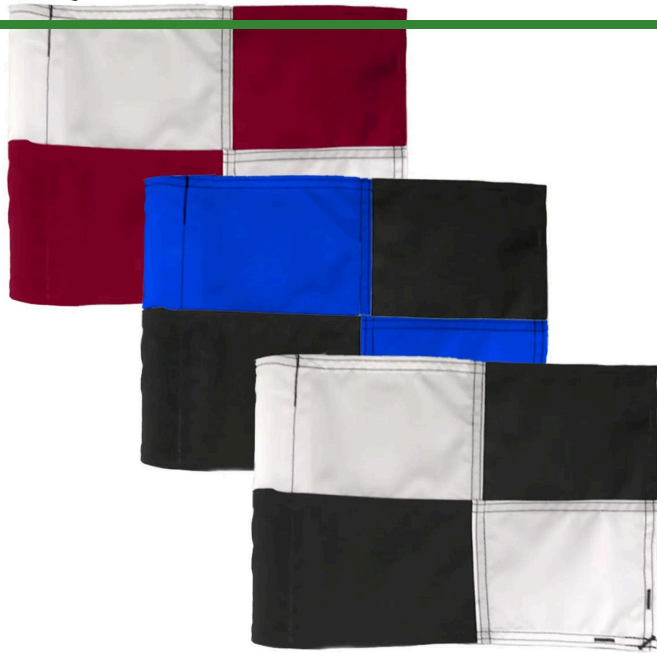

# Large Check Practice Green Flag - 9x12

RPF43106

## Details

Manufactured in our own sewing facility in the USA to insure superior quality, the 9" x 12" practice green flags are available in a rainbow of vibrant colors. Excellent craftsmanship with double lock-stitch hems and bar-tacked corners for added strength. The durable 400 denier nylon provides extended life. Sold each, so you can order a set and spare!