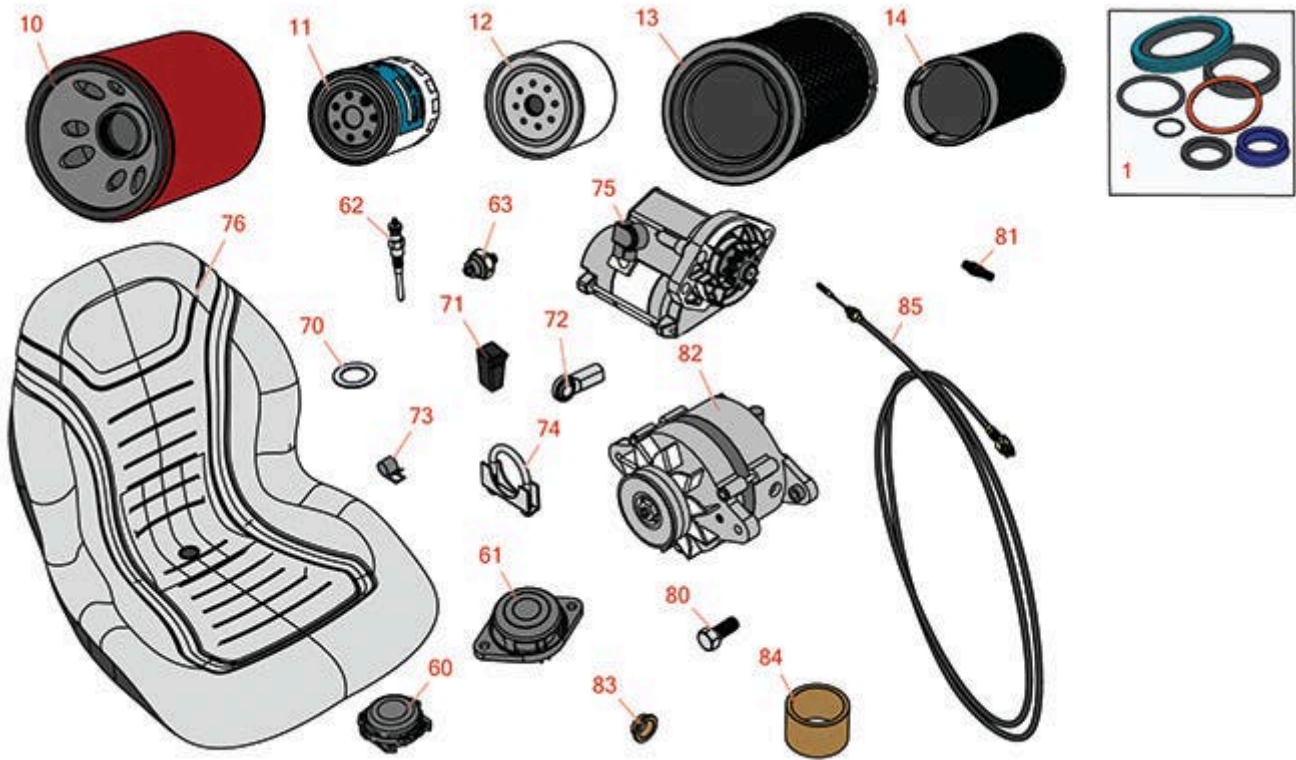

# Replaces Jacobsen AR-5 Parts

Traction Unit

Traction Unit

All original equipment manufacturers names and part numbers are used for identification purposes only, and we are in no way implying that our products are original equipment parts. Prices subject to change without notice.

# Replaces Jacobsen AR-5 Parts

Traction Unit

Traction Unit

Item No	R&R Part No.	OEM Part No.	Description	Qty Req	Order Quantity
---------	--------------	--------------	-------------	---------	----------------

# Replaces Jacobsen AR-5 Parts

Traction Unit

Traction Unit

Item No	R&R Part No.	OEM Part No.	Description	Qty Req	Order Quantity
73	<b>R345666</b>	345666	Clamp	1	
74	<b>R348856</b>	348856	Clamp - Muffler - 1-1/2	1	
75	<b>RX1546163010</b>	556988	Kubota Starter	1	
76	<b>RMXB200GY</b>	1001774, 66172	Milsco Seat XB200 - Grey	1	
<i>Tech Note: This seat will not accept seat belts:</i>					
80	<b>R353914</b>	353914	Bolt - Wheel	20	
81	<b>R232-27</b>	232-27, 360111	Stem - Valve w/ Cap	4	
82	<b>RX1576364010</b>	5000938	Kubota Alternator 35 Amp	1	
83	<b>R352726</b>	352726	Bushing - Bronze	2	
84	<b>R366871</b>	366871	Bushing - Pivot - Axle	2	
85	<b>R1003048</b>	1003048	Cable Assy - Brake	1	
85	<b>R1003047</b>	1003047	Cable Assy - Brake	1	