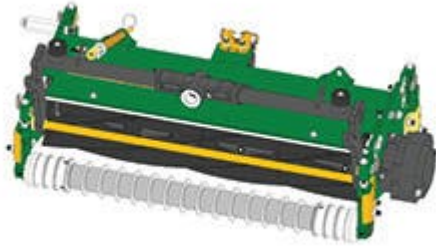

Replaces R&R Products Reel Max 331LP

Parts

Cutting Unit

Complete Cutting Unit

All original equipment manufacturers names and part numbers are used for identification purposes only, and we are in no way implying that our products are original equipment parts. Prices subject to change without notice.

Replaces R&R Products Reel Max 331LP

Parts

Cutting Unit

Complete Cutting Unit

Item No	R&R Part No.	OEM Part No.	Description	Qty Req	Order Quantity
Standard Cutting Unit					
1	R151100		Complete Standard Cutting Unit	0	
Custom Cutting Unit					
2	R151100-SPL		Custom Cutting Unit	0	