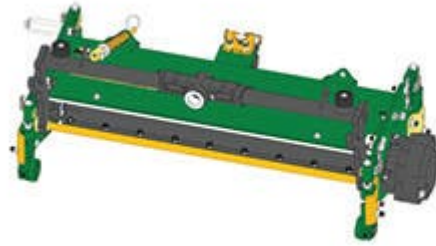

Replaces R&R Products Reel Max 331LP

Parts

Cutting Unit

Complete Cutting Unit

All original equipment manufacturers names and part numbers are used for identification purposes only, and we are in no way implying that our products are original equipment parts. Prices subject to change without notice.

Replaces R&R Products Reel Max 331LP

Parts

Cutting Unit

Complete Cutting Unit

Item No	R&R Part No.	OEM Part No.	Description	Qty Req	Order Quantity
Standard Cutting Unit					
1	R151100		Complete Standard Cutting Unit	0	
Custom Cutting Unit					
2	R151100-SPL		Custom Cutting Unit	0	