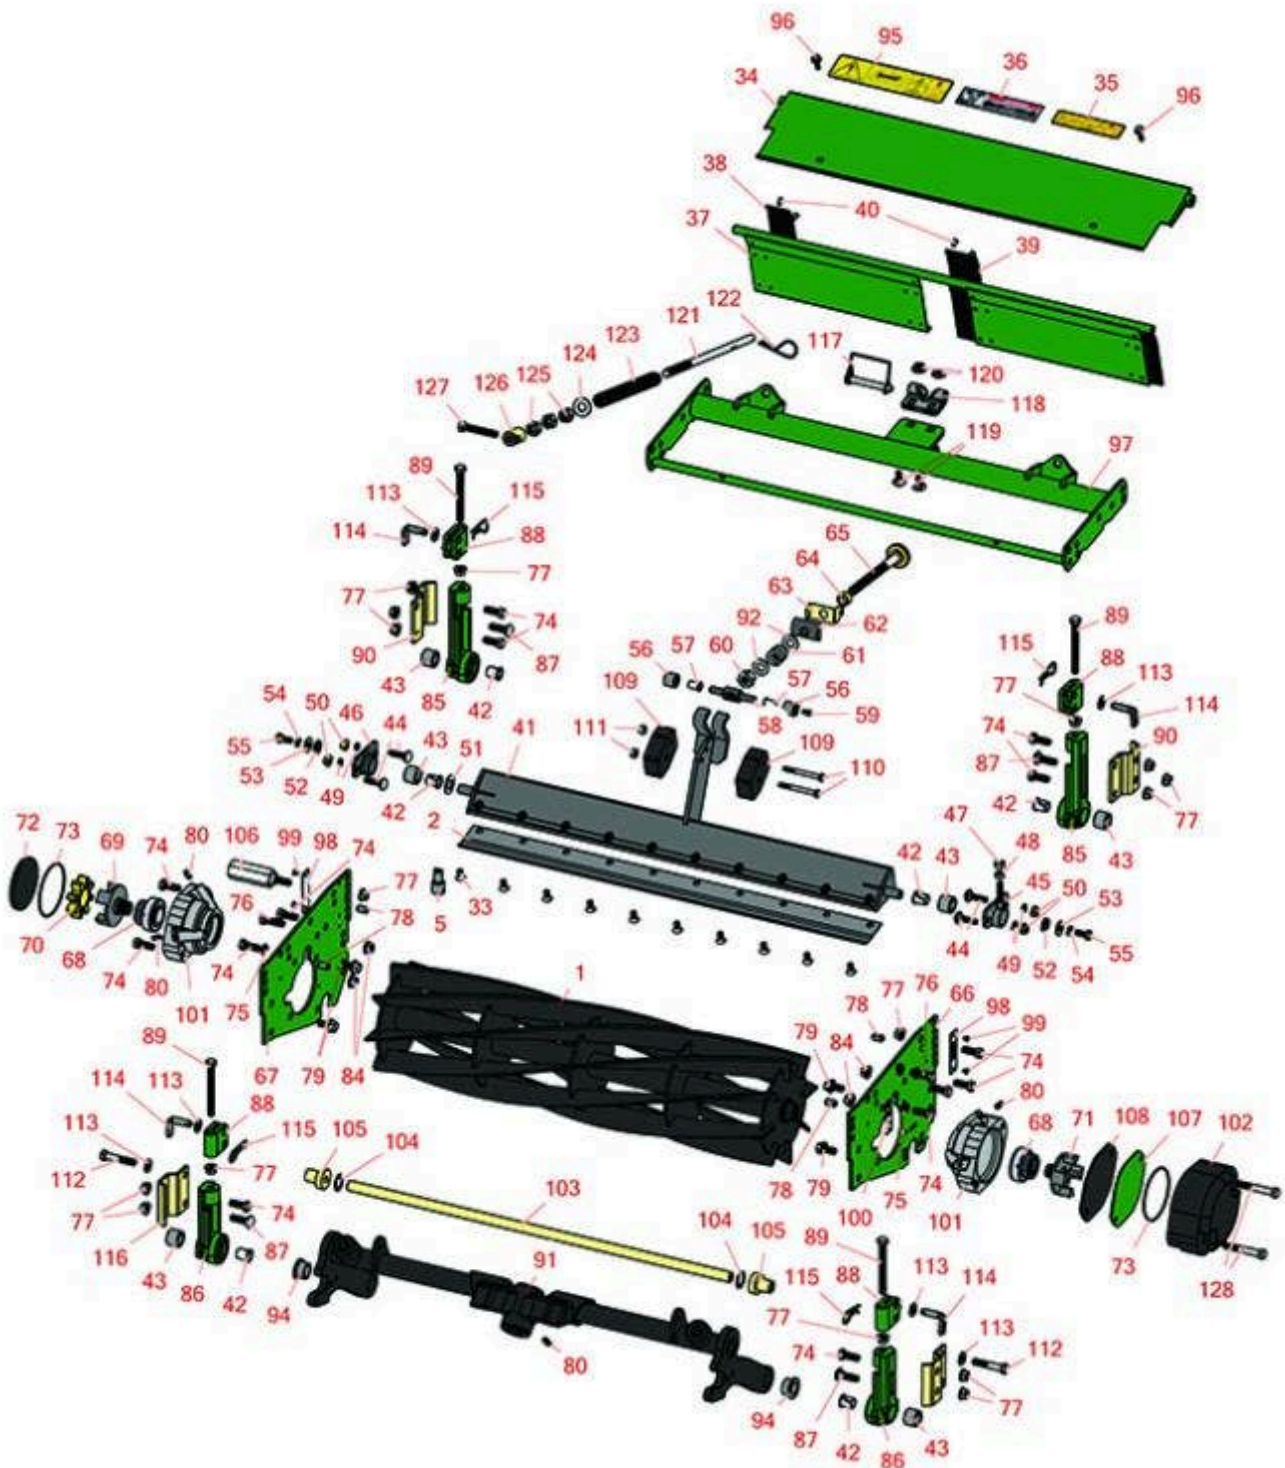

Replaces R&R Products Reel Max 331LP

Parts

Cutting Unit
Reel & Bedknife

All original equipment manufacturers names and part numbers are used for identification purposes only, and we are in no way implying that our products are original equipment parts. Prices subject to change without notice.

Replaces R&R Products Reel Max 331LP

Parts

Cutting Unit
Reel & Bedknife

Item No	R&R Part No.	OEM Part No.	Description	Qty Req	Order Quantity
---------	--------------	--------------	-------------	---------	----------------

R&R Reels, Lifetime Guaranteed

1	R94-3631	R93-8839, R99-3468, R99-3482	Reel - 5 Blade Fits 27x7	1	
1	R94-3630	R93-8833, R99-3469, R99-3483	Reel - 8 Blade Fits 27x7	1	
1	R105-6768		Reel - 11 Blade 27x7	1	

Replaces R&R Products Reel Max 331LP

Parts

*Cutting Unit
Reel & Bedknife*

Item No	R&R Part No.	OEM Part No.	Description	Qty Req	Order Quantity
36	R67-7960	R27-2890, R62-5070	Decal - Warning	1	
37	R93-8849G		Shield - Rear Grass Fits 27 in Units - Green	1	
38	R61-3280		Cover - Rubber Side	2	
39	R61-3290		Cover - Rubber Center	2	
40	R700382		Rivet - Guard	12	
41	R95-8739	R95-8739-01, R95-8739B	Bed Bar - Fits 27 Units	1	
42	R56-9520		Bushing - Nyliner	2	
43	R56-9510		Bushing - Rubber For Bed Bar / RI	2	
44	R3230-2	3230-2, R01-173-0508, R25-25-AGD, R513624, R513633, R513635, R900038P	Bolt - Carriage	4	
45	R16-9769		Housing - Bed Bar - Adj. Side	1	
46	R14-4459		Housing - w/Bushing For Bed Bar	1	
47	R444754	R000210	Locknut - 5/16-24 Center	1	
48	R3219-2	R01-188-0524, R22-12-BJKD, R915720	Nut - 5/16-24 Zinc	1	
49	R3256-74		Washer - Flat	4	
50	R104-8300	R119-4041	Locknut - 5/16-18 Flanged Y/Zinc	4	
51	R61-1950		Washer - Nylon - Bed Bar	1	
52	R62-7120		Washer	1	