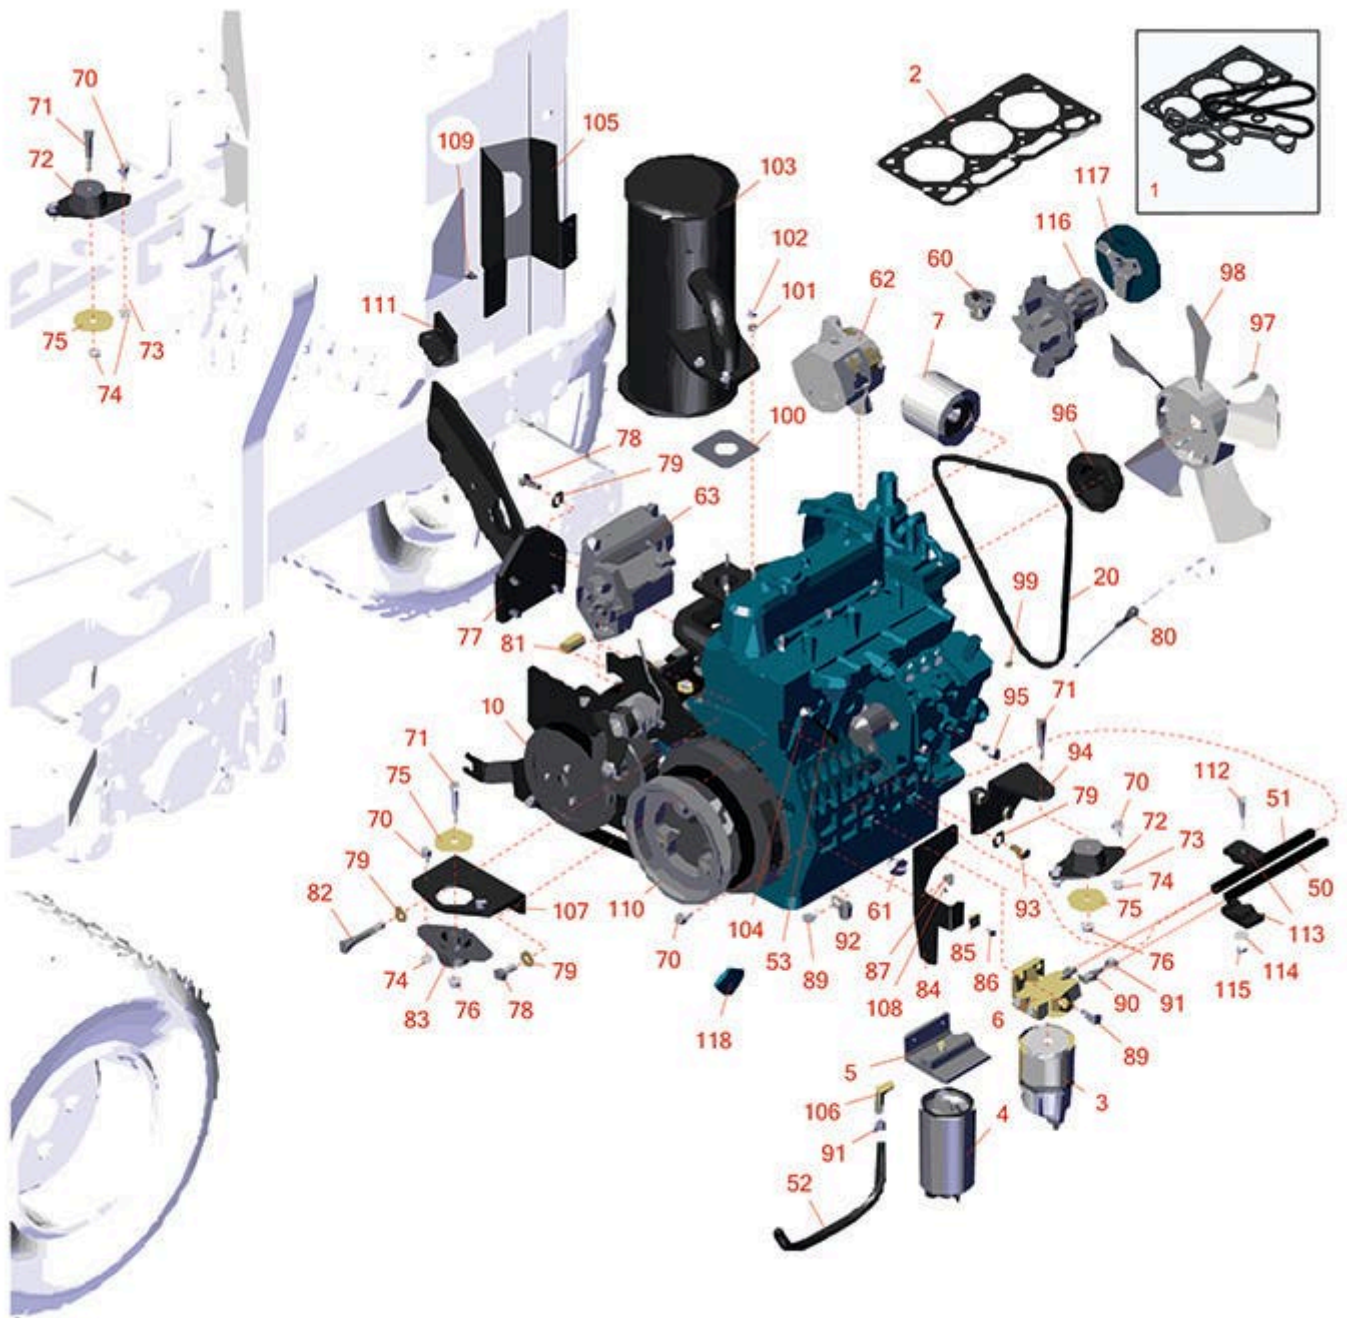

Replaces Toro Reelmaster 3100-D Parts

Traction Unit - Model 03207
Engine

All original equipment manufacturers names and part numbers are used for identification purposes only, and we are in no way implying that our products are original equipment parts. Prices subject to change without notice.

Replaces Toro Reelmaster 3100-D Parts

Traction Unit - Model 03207
Engine

Item No	R&R Part No.	OEM Part No.	Description	Qty Req	Order Quantity
Overhaul Kits					
1	R107-7848	107-7848	Upper Gasket Kit	1	
2	R108-6573	108-6573	Gasket - Cylinder Head	1	
Filters					
3	R98-9764	98-9764	Element - Water Fuel Separator	1	
4	R110-9049	110-9049	Donaldson Fuel Filter - Spin On	1	
4	RRF10515	105-8045, 108-3854, 110-9049	SilverGuard Fuel Filter	1	
5	R110-9044	110-9044	Donaldson Water/Fuel Separator Assy	1	
6	R98-9305	98-9305	Water/Fuel Separator Assy	1	
7	RX7000074034	99-8384	Kubota Oil Filter	1	
7	RRF10625	99-8384	SilverGuard Oil Filter	1	
7	R42-9030	104-5167, 108-3841, 127-0511, 42-9030, 67-4330, 98-9651	Baldwin Oil Filter - Engine	1	
7	RRF10606	108-3841, 67-4330, 98-9651	SilverGuard Oil Filter - 2 3/4" Long	1	
7	RRF10607	104-5167, 108-3841, 42-9030, 99-8384	SilverGuard Oil Filter - 3 3/4" Long	1	