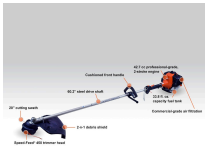

Echo SRM-410x String Trimmer 42.7CC Straight Shaft RECSRM410X

Details

The most powerful Echo string trimmer with professional grade power. This straight shaft trimmer levels tough, overgrown weeds and grass with power to spare making it a nimble beast. Equipped with a 42.7cc professional grade, 2-stroke engine for performance and durability. Features a solid steel drive shaft, pleated, automotive-style paper air filter to keep the engine cleaner in harsh conditions, and a 2-in-1 shield, if a blade is used, sold separately. Ultimate trimming efficiency is with a 20in cutting swath and 33.8 fluid oz. fuel tank for increased run time. 42.7cc head. Large 20in cutting swath. 33.8 fl oz capacity see-through fuel tank. Commercial grade air filtration.

Please note: This product is considered either bulky or otherwise restricted from shipment by air, and will only be shipped ground freight.

- Heavy-duty 42.7cc professional-grade, 2-stroke engine
- Speed-Feed 450 head
- Solid steel drive shaft
- Pleated, automotive-style paper air filter
- 2-in-1 shield
- 20in cutting swath
- 33.8fl oz. fuel tank capacity

Specifications

Manufacturer	Echo
Carburetor	Rotary
Cutting Width	20 in
Engine Displacement	42.7 cc (2.6 cu in)
Fuel Capacity	33.8 fl oz
Shaft Length	60 in
Starting System	Standard

TURF MACHINERY SPARES LTD