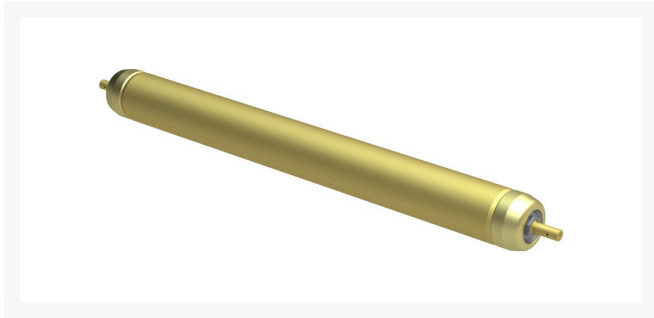

Roller Assy - with Hardened Shaft

R137-6141

Replaces
Toro 137-6141

Specifications
Manufacturer R&R Products

Fits Models
Toro Groundsmaster 3500-D
Toro Groundsmaster 3500-G
Toro Groundsmaster 3505-D
Toro Groundsmaster 4500-D

Replacement Parts

R114-5430	Overhaul Kit - Roller
R117-5100	Shaft- Long - Rear
	Roller - Hardened
R114-3717	Seal
R112-5290	Bearing - Stainless
R112-7494	Seal
R150690	Screw - Set 1/4-20 x 1/4

TURF MACHINERY SPARES LTD